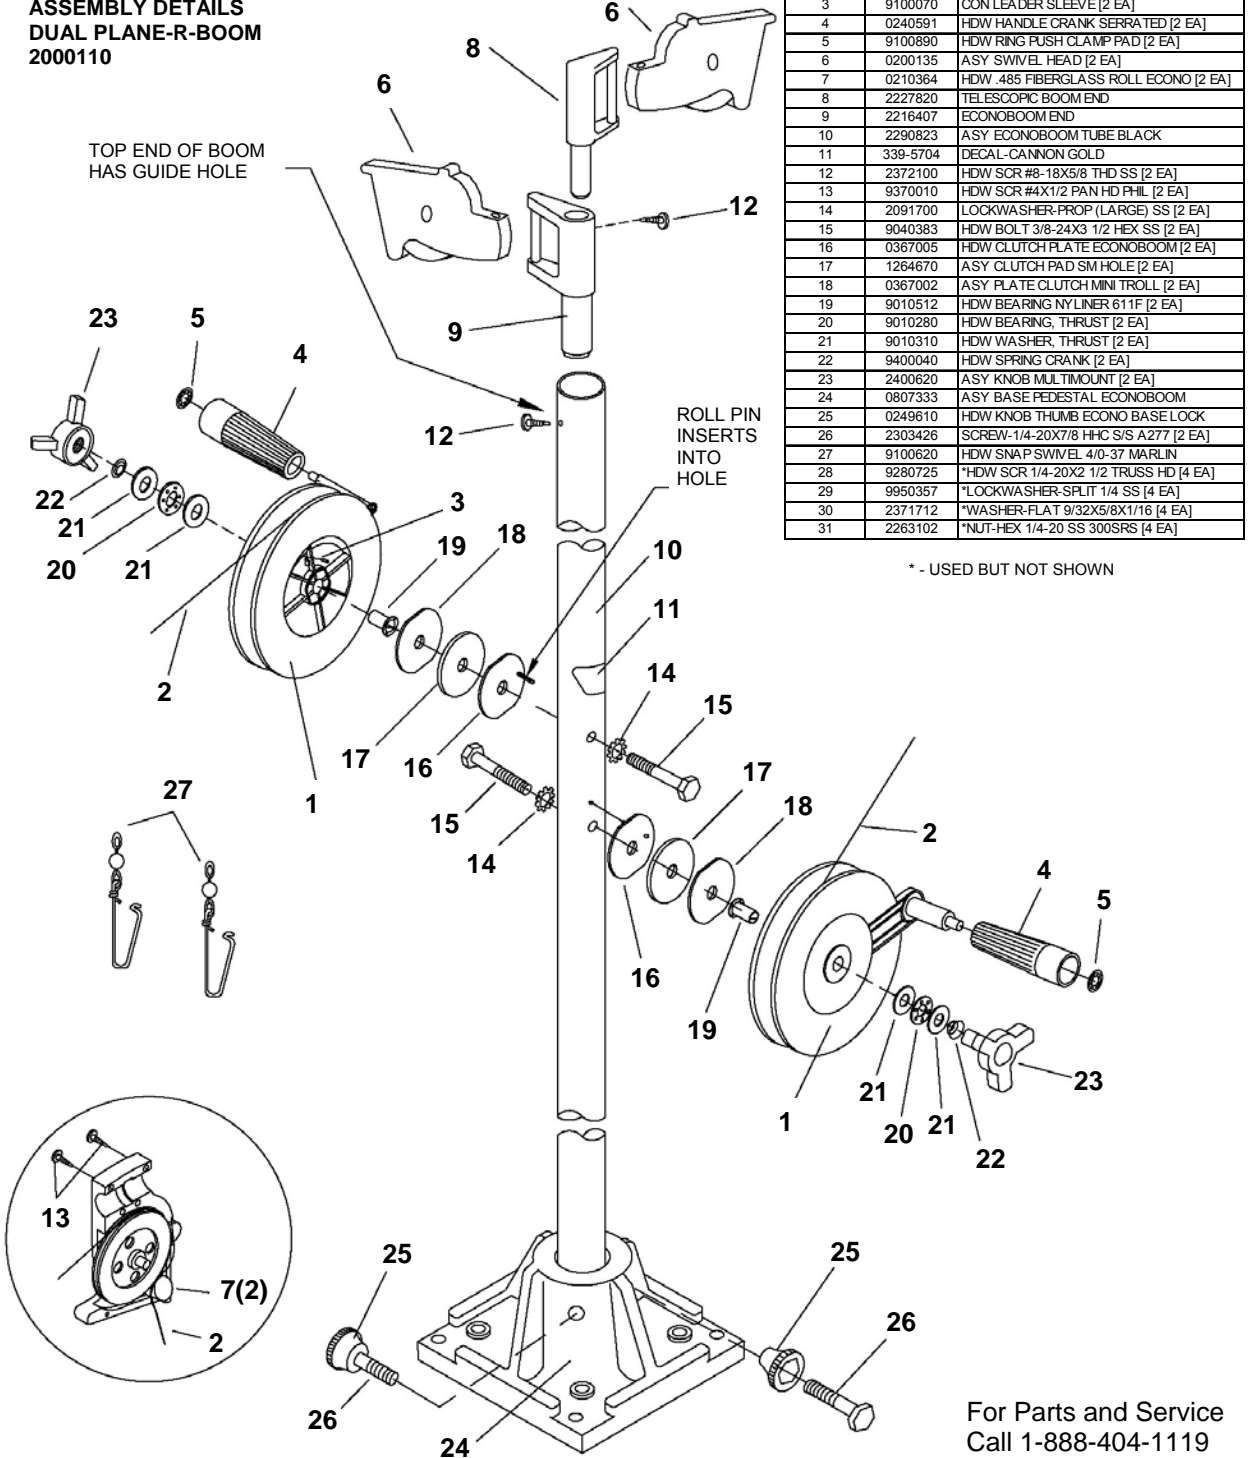

Dual Plane-R-Boom

**ASSEMBLY DETAILS
DUAL PLANE-R-BOOM
2000110**

For Parts and Service
Call 1-888-404-1119
www.mikesreelrepair.com

ITEM #	PART#	DESCRIPTION
1	0387001	SPOOL CENTER MINI TROLL
2	1815393	LINE DACRON 50LB YELLOW [2x 300FT]
3	9100070	CON LEADER SLEEVE [2 EA]
4	0240591	HDW HANDLE CRANK SERRATED [2 EA]
5	9100890	HDW RING PUSH CLAMP PAD [2 EA]
6	0200135	ASY SWIVEL HEAD [2 EA]
7	0210364	HDW .485 FIBERGLASS ROLL ECONO [2 EA]
8	2227820	TELESCOPIC BOOM END
9	2216407	ECONOBOOM END
10	2290823	ASY ECONOBOOM TUBE BLACK
11	339-5704	DECAL-CANNON GOLD
12	2372100	HDW SCR #8-18X5/8 THD SS [2 EA]
13	9370010	HDW SCR #4X1/2 PAN HD PHIL [2 EA]
14	2091700	LOCKWASHER-PROP (LARGE) SS [2 EA]
15	9040383	HDW BOLT 3/8-24X3 1/2 HEX SS [2 EA]
16	0367005	HDW CLUTCH PLATE ECONOBOOM [2 EA]
17	1264670	ASY CLUTCH PAD SM HOLE [2 EA]
18	0367002	ASY PLATE CLUTCH MINI TROLL [2 EA]
19	9010512	HDW BEARING NYLINER 611F [2 EA]
20	9010280	HDW BEARING THRUST [2 EA]
21	9010310	HDW WASHER THRUST [2 EA]
22	9400040	HDW SPRING CRANK [2 EA]
23	2400620	ASY KNOB MULTIMOUNT [2 EA]
24	0807333	ASY BASE PEDESTAL ECONOBOOM
25	0249610	HDW KNOB THUMB ECONO BASE LOCK
26	2303426	SCREW-1/4-20X7/8 HHC S/S A277 [2 EA]
27	9100620	HDW SNAP SWIVEL 4/0-37 MARLIN
28	9280725	*HDW SCR 1/4-20X2 1/2 TRUSS HD [4 EA]
29	9950357	*LOCKWASHER-SPLIT 1/4 SS [4 EA]
30	2371712	*WASHER-FLAT 9/32X5/8X1/16 [4 EA]
31	2263102	*NUT-HEX 1/4-20 SS 3005RS [4 EA]

* - USED BUT NOT SHOWN

For Parts and Service
Call 1-888-404-1119
www.mikesreelrepair.com