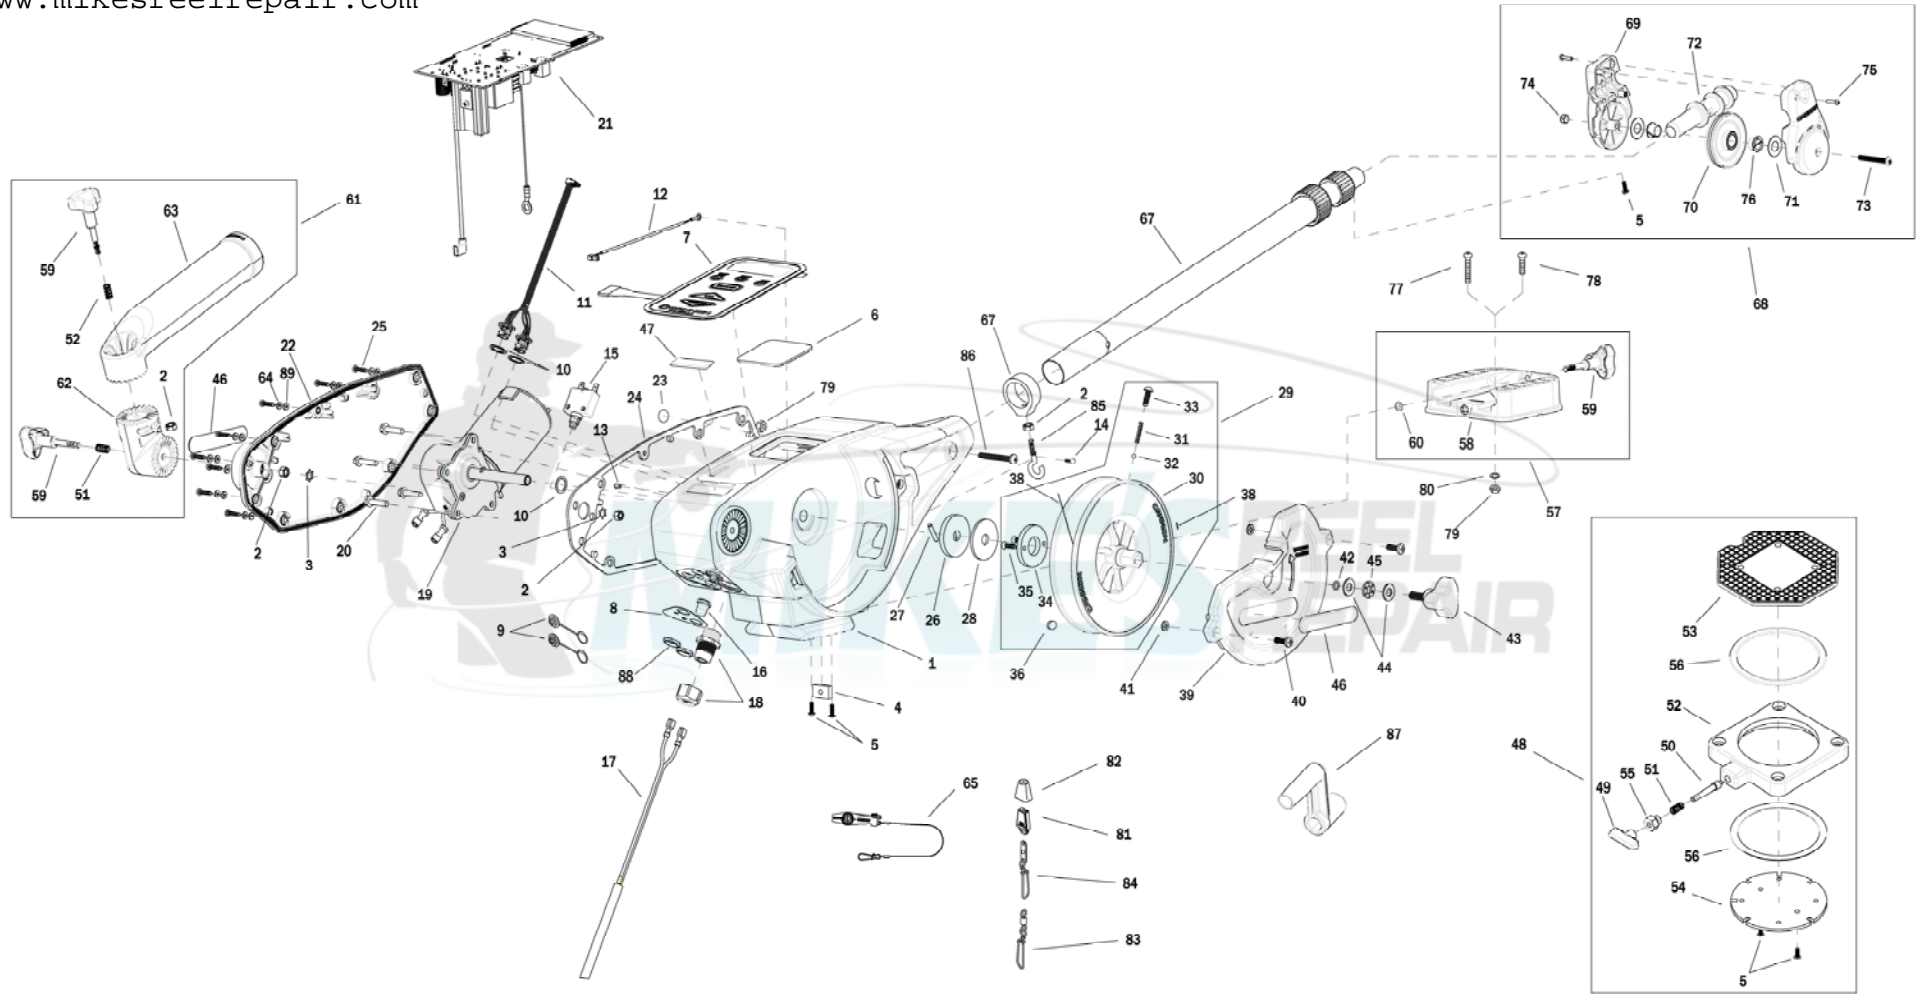

For Parts & Service
Call 1-888-404-1119
www.mikesreelrepair.com

Digi-Troll 5

1	3392524	FRAME, RAW	31	3392707	SPRING, REEL	61	3991904	ASSY-CNN, ROD HOLDER
2	2263102	NUT-HEX 1/4-20 SS 300SRS	32	3396020	BALL BEARING, REEL	62	3394200	ARM, DUAL AXIS-ROD HOLDER
3	3394722	INSERT, PUSH ON	33	3393474	SCREW-DRIVE #14 X .75" SS	63	3392033	TUBE, DUAL AXIS RD HLDR
4	3394702	INSERT, BASE	34	3391906	PLATE, CLUTCH REEL	64	3394602	WASHER, FLAT #8, SS
5	2373450	SCREW-#8-18 X 3/8 THD* (SS)	35	3393418	SCREW-#10-16X.75"HI-LO SS	65	2277002	ASY HDW RELEASE UNIVERSAL
6	3396510	LENS-WINDOW MAG DTIV	36	1459666	CERAMIC MAGNET P/N 42-B-5020	66	2210821	ASY BOOM TELESCOPIC
7	3394015	KEYPAD, DIGI-TROLL 5	37	3775397	400' CABLE	67	3397900	BALL HOOK EXTRUSION
8	3396602	SEAL PLATE, DT5	38	9100070	CON LEADER SLEEVE	68	3990200	ASSY-CNN, BOOM END (SUB)
9	700176	CON XCAP MINI-CON PANEL MOUNT	39	3390205	COVER, REEL	69	3392520	CASE, PULLEY
10	3391730	WASHER, SEAL, DATA	40	2373434	SCREW-1/4-20 X 3/4 SS PPMs	70	3392300	SHEEVE, PULLEY
11	3391220	HARNES, COMM	41	2071718	WASHER #10 NYLON RETAINING	71	3391507	SHIM, BOOM END
12	3391223	HARNES, RF ANTENNA	42	3394605	O-RING, KNOB	72	3392013	BOOM END, NEW
13	1234002	HDW INSERT SS PRESS 1/4IN(SUB)	43	3390103	KNOB, SOFT GRIP, CLUTCH	73	3393485	SCREW-#10-24X1.75 PPHMS S
14	3393426	SCREW-#6-32x3/8,TRIM'D HEX CAP	44	3391737	HDW WASHER, THRUST	74	3393124	NUT-#10-32 NYLOK 18-8 SS
15	3398205	CIRCUIT BREAKER, 25 AMP	45	9010280	HDW BEARING, THRUST	75	2303412	SCREW-#6-20 X 5/8 SELF TAP
16	1221491	BOOT CIRCUIT BREAKER	46	3395634	DECAL- SIDE, BLACK	76	3390005	BEARING-NYLINER, #8L5-1/2-F
17	3993220	ASSY, POWER CABLE, RETRO(SUB)	47	3395710	DECAL-PIC BLACK	77	9280720	HDW SCR 1/4 20X2 TRUSS HD PHIL
18	3392920	STRAIN-RELIEF, HEYCO M4502	48	2998905	CNN ASY, SWIVEL BASE	78	9280713	HDW SCR 1/4 20X1 1/2 TRUSS HEA
19	3996515	MOTOR/GEAR HOUSING ASSY	49	2249001	HDW KNB RELEASE PIN	79	2263103	NUT-1/4-20 NYLOCK SS
20	3393411	SCREW-FLANGE HEX HI-LO	50	3392600	PIN - RELEASE	80	2371712	WASHER-FLAT 9/32 X 5/8 X 1/16
21	3394007	ASY PCA,DIGI-TRLL 5,5TS	51	2287002	HDW SPRING RELEASE PIN	81	9100100	CON TERMINATOR
22	3390203	COVER, MOTOR	52	2267001	ASY PLATE BASE MACHINED	82	9100101	CUSHION SLEEVE TERMINATOR
23	401966-3	MIC VENT,PTFE LU LRA MATERIAL	53	2267002	BRK PLATE SWIVEL	83	9100620	HDW SNAP SWIVEL 4/0-37 MARLIN
24	3396902	GASKET, COVER	54	3391919	PLATE, INDEX TS	84	2200148	ASY SNAP & INSULATOR
25	3393480	SCREW-#10X.75"PPH HI-LO SS	55	2277001	HDW RETAINER RELEASE NUT	85	9040040	HDW BOLT 1/4-20 ROLLEDTHD HOOK
26	3391907	PLATE, CLUTCH SHAFT	56	9010004	HDW BEARING SWIVEL BASE	86	3393461	SCREW-1/4-20 x 2" SS, PPH
27	3392640	PIN, DRIVESHAFT	57	3991930	ASY, MNT BASE DT/MAG(SUB)	87	3390910	HANDLE-CRANK, MANUAL
28	3391711	PAD, CLUTCH	58	3391955	BASE-MOUNT, DT PRO/MAG ST	88	3393113	NUT, HEX, MINI-CON-X
30	3777927	REEL, ROUGH, 3.75" OD	59	3390101	KNOB-CANNON, SOFT GRIP	89	3391732	WASHER, SEALING
			60	3393000	RING, RETAINING, 1/4" SHAFT			