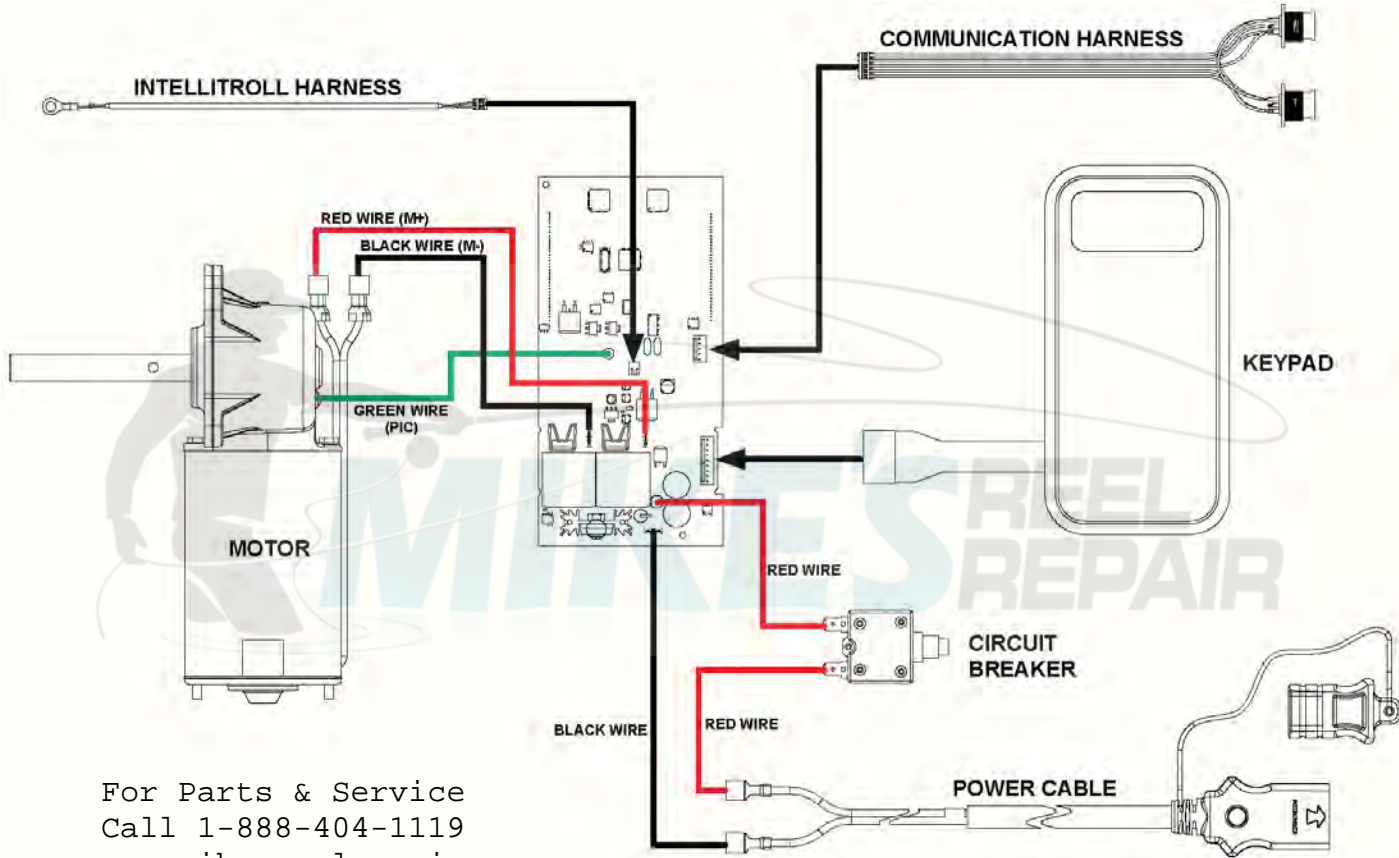

1	3392524	FRAME, RAW	31	3392707	SPRING, REEL	61	3991904	ASSY-CNN, ROD HOLDER
2	2263102	NUT-HEX 1/4-20 SS 300SRS	32	3396020	BALL BEARING, REEL	62	3394200	ARM, DUAL AXIS-ROD HOLDER
3	3394722	INSERT, PUSH ON	33	3393474	SCREW-DRIVE #14 X .75" SS	63	3392033	TUBE, DUAL AXIS RD HLDR
4	3394702	INSERT, BASE	34	3391906	PLATE, CLUTCH REEL	64	3394602	WASHER, FLAT #8, SS
5	2373450	SCREW-#8-18 X 3/8 THD* (SS)	35	3393418	SCREW-#10-16X.75"HI-LO SS	65	2277002	ASY HDW RELEASE UNIVERSAL
6	3396510	LENS-WINDOW MAG DTIV	36	1459666	CERAMIC MAGNET P/N 42-B-5020	66	2210821	ASY BOOM TELESCOPIC
7	3394015	KEYPAD, DIGI-TROLL 5	37	3775397	400' CABLE	67	3397900	BALL HOOK EXTRUSION
8	3396602	SEAL PLATE, DT5	38	9100070	CON LEADER SLEEVE	68	3990200	ASSY-CNN, BOOM END (SUB)
9	700176	CON XCAP MINI-CON PANEL MOUNT	39	3390205	COVER, REEL	69	3392520	CASE, PULLEY
10	3391730	WASHER, SEAL, DATA	40	2373434	SCREW-1/4-20 X 3/4 SS PPMs	70	3392300	SHEEVE, PULLEY
11	3391220	HARNES, COMM	41	2071718	WASHER #10 NYLON RETAINING	71	3391507	SHIM, BOOM END
12	3391223	HARNES, RF ANTENNA	42	3394605	O-RING, KNOB	72	3392013	BOOM END, NEW
13	1234002	HDW INSERT SS PRESS 1/4IN(SUB)	43	3390103	KNOB, SOFT GRIP, CLUTCH	73	3393485	SCREW-#10-24X1.75 PPHMS S
14	3393426	SCREW-#6-32x3/8,TRIM'D HEX CAP	44	3391737	HDW WASHER, THRUST	74	3393124	NUT-#10-32 NYLOK 18-8 SS
15	3398205	CIRCUIT BREAKER, 25 AMP	45	9010280	HDW BEARING, THRUST	75	2303412	SCREW-#6-20 X 5/8 SELF TAP
16	1221491	BOOT CIRCUIT BREAKER	46	3395634	DECAL- SIDE, BLACK	76	3390005	BEARING-NYLINER, #8L5-1/2-F
17	3993220	ASSY, POWER CABLE, RETRO(SUB)	47	3395710	DECAL-PIC BLACK	77	9280720	HDW SCR 1/4 20X2 TRUSS HD PHIL
18	3392920	STRAIN-RELIEF, HEYCO M4502	48	2998905	CNN ASY, SWIVEL BASE	78	9280713	HDW SCR 1/4 20X1 1/2 TRUSS HEA
19	3996515	MOTOR/GEAR HOUSING ASSY	49	2249001	HDW KNB RELEASE PIN	79	2263103	NUT-1/4-20 NYLOCK SS
20	3393411	SCREW-FLANGE HEX HI-LO	50	3392600	PIN - RELEASE	80	2371712	WASHER-FLAT 9/32 X 5/8 X 1/16
21	3394007	ASY PCA,DIGI-TRLL 5,5TS	51	2287002	HDW SPRING RELEASE PIN	81	9100100	CON TERMINATOR
22	3390203	COVER, MOTOR	52	2267001	ASY PLATE BASE MACHINED	82	9100101	CUSHION SLEEVE TERMINATOR
23	401966-3	MIC VENT,PTFE LU LRA MATERIAL	53	2267002	BRK PLATE SWIVEL	83	9100620	HDW SNAP SWIVEL 4/0-37 MARLIN
24	3396902	GASKET, COVER	54	3391919	PLATE, INDEX TS	84	2200148	ASY SNAP & INSULATOR
25	3393480	SCREW-#10X.75"PPH HI-LO SS	55	2277001	HDW RETAINER RELEASE NUT	85	9040040	HDW BOLT 1/4-20 ROLLEDTHD HOOK
26	3391907	PLATE, CLUTCH SHAFT	56	9010004	HDW BEARING SWIVEL BASE	86	3393461	SCREW-1/4-20 x 2" SS, PPH
27	3392640	PIN, DRIVESHAFT	57	3991930	ASY, MNT BASE DT/MAG(SUB)	87	3390910	HANDLE-CRANK, MANUAL
28	3391711	PAD, CLUTCH	58	3391955	BASE-MOUNT, DT PRO/MAG ST	88	3393113	NUT, HEX, MINI-CON-X
30	3777927	REEL, ROUGH, 3.75" OD	59	3390101	KNOB-CANNON, SOFT GRIP	89	3391732	WASHER, SEALING
			60	3393000	RING, RETAINING, 1/4" SHAFT			

Digi-Troll 5 Series Wiring Diagram

For Parts & Service
Call 1-888-404-1119
www.mikesreelrepair.com