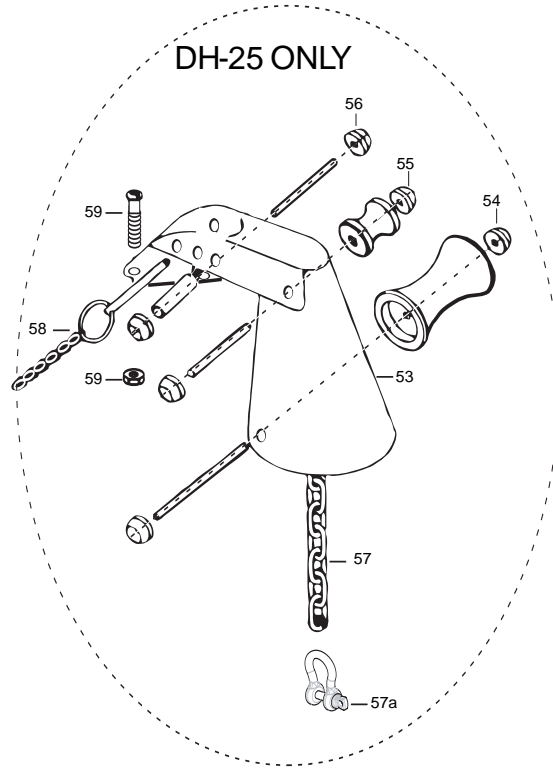

Item	Part	Description
1	237-0209	Cover DH-25R
2	230-3005	Pig Ring
3	237-2121	Screw-#8-18x 1-1/2 Stallgrd (2 .ea)
4	237-2111	Screw-#8-18x3/4 Stallgrd (2 .ea)
■	237-7803	Motor Assembly - DeckHand- Includes 6-13
6	237-5400	Shrink Tube 1/4x1-3/4 (2 .ea)
8	350-154	Gear
9	990-077	Washer - Nylatron (2 .ea)
10	990-075	Washer - Steel
11	410-015	Cover- Housing
11a	337-015	Gasket
12	830-036	Screw - 10-32x.375 (4.ea)
13	788-030	Retaining Ring
14	222-3455	Screw-#10-32x1/2 (3 .ea)
14a	226-1718	Washer- Lock Star #10 Ext Tooth 3.ea)
15	237-7900	Spool includes 60' rope
16	237-0000	Bearing-Spool
17	226-3010	E-Ring 3/8 Dia Shaft
18	237-1900	Base- Mounting E-Coat
19	237-4010	Switch-Momentary Anchor
20	237-2130	Screw-#4-40x3/4 PPH (2 .ea)
21	237-3100	Nut-Con/Mom Swt Anchor (2 .ea)
22	237-2700	Spring-Anchor
23	237-2900	Grommet-Anchor Cover Short (2 .ea)
24	237-2910	Grommet-Anchor Cover Long (2 .ea)
25	237-6300	Wire- Routing Clip (2 .ea)
■	299-4803	Bag Assembly (includes 26-30)
26	215-3501	Bolt- Mounting 3500 w/stallgd (4 .ea)
27	230-1720	Mounting Washer-Rubber (6 .ea)
29	215-1726	Washer 5/16 STD SS (4 .ea)
30	215-3100	Nut 5/16 (4 .ea)
39	237-4000	Switch-Control Anchor
40	237-6500	Switch Housing (DH- 25R)
41	237-6510	Switch Plate
42	237-2150	Screw-Switch Plate 6-20x1/2 (3 .ea)
43	237-0700	Control Wire (DH-25R) For parts and service
44	237-0602	Leadwire (DH- 25R)
45	237-1610	Rope Guide call toll free:
46	237-2710	Spring-Rope Guide
47	215-1700	Washer- Eye Shaft (2 .ea)1-888-404-1119
48	237-2615	Cotter Pin 3/32x3/4 (2 .ea)
49	237-8204	Circuit Breaker www.mikesreelrepair.com
50	237-2031	Tubing- Heat Shrink
52	237-1412	Connecting Cable 14ga
53	299-8411	Davit Assembly
54	299-2312	Large Roller Assembly
55	299-2306	Small Roller Assembly
56	299-1503	Sleeve Roller Assembly
57	237-0820	Safety Chain Assembly
57a	237-0806	Anchor Shackle
58	299-2620	Safety Pin Assembly
59	277-4805	Mounting Bolts and Nuts (4 each)