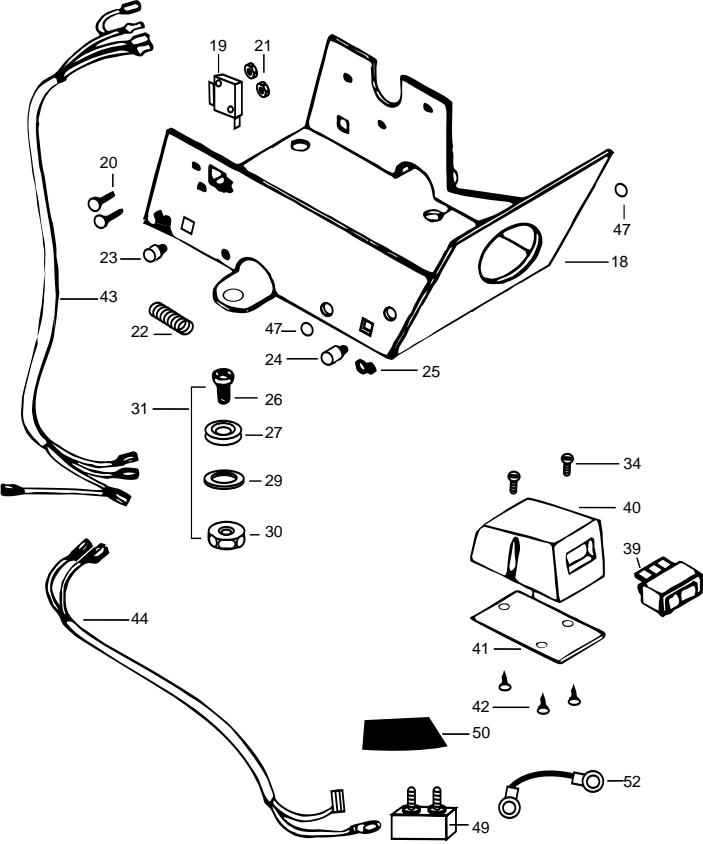

Item	Part	Description
1	237-0209	Cover DH-25R
2	230-3005	Pig Ring
3	237-2121	Screw-#8-18x 1-1/2 Stallgrd (2 .ea)
4	237-2111	Screw-#8-18x3/4 Stallgrd (2 .ea)
■	237-7803	Motor Assembly - DeckHand- Includes 6-13
6	237-5400	Shrink Tube 1/4x1-3/4 (2 .ea)
8	350-154	Gear
9	990-077	Washer - Nylatron (2 .ea)
10	990-075	Washer - Steel
11	410-015	Cover- Housing
11a	337-015	Gasket
12	830-036	Screw - 10-32x.375 (4.ea)
13	788-030	Retaining Ring
14	222-3455	Screw-#10-32x1/2 (3 .ea)
14a	226-1718	Washer- Lock Star #10 Ext Tooth 3.ea)
15	237-7900	Spool includes 60' rope
16	237-0000	Bearing-Spool
17	226-3010	E-Ring 3/8 Dia Shaft
18	237-1900	Base- Mounting E-Coat
19	237-4010	Switch-Momentary Anchor
20	237-2130	Screw-#4-40x3/4 PPH (2 .ea)
21	237-3100	Nut-Con/Mom Swt Anchor (2 .ea)
22	237-2700	Spring-Anchor
23	237-2900	Grommet-Anchor Cover Short (2 .ea)
24	237-2910	Grommet-Anchor Cover Long (2 .ea)
25	237-6300	Wire- Routing Clip (2 .ea)
■	299-4803	Bag Assembly (includes 26-30)
26	215-3501	Bolt- Mounting 3500 w/stallgd (4 .ea)
27	230-1720	Mounting Washer-Rubber (6 .ea)
29	215-1726	Washer 5/16 STD SS (4 .ea)
30	215-3100	Nut 5/16 (4 .ea)
39	237-4000	Switch-Control Anchor
40	237-6500	Switch Housing (DH- 25R)
41	237-6510	Switch Plate
42	237-2150	Screw-Switch Plate 6-20x1/2 (3 .ea)
43	237-0700	Control Wire (DH-25R) For parts and service
44	237-0602	Leadwire (DH- 25R)
45	237-1610	Rope Guide call toll free:
46	237-2710	Spring-Rope Guide
47	215-1700	Washer- Eye Shaft (2 .ea)1-888-404-1119
48	237-2615	Cotter Pin 3/32x3/4 (2 .ea)
49	237-8204	Circuit Breaker www.mikesreelrepair.com
50	237-2031	Tubing- Heat Shrink
52	237-1412	Connecting Cable 14ga
53	299-8411	Davit Assembly
54	299-2312	Large Roller Assembly
55	299-2306	Small Roller Assembly
56	299-1503	Sleeve Roller Assembly
57	237-0820	Safety Chain Assembly
57a	237-0806	Anchor Shackle
58	299-2620	Safety Pin Assembly
59	277-4805	Mounting Bolts and Nuts (4 each)