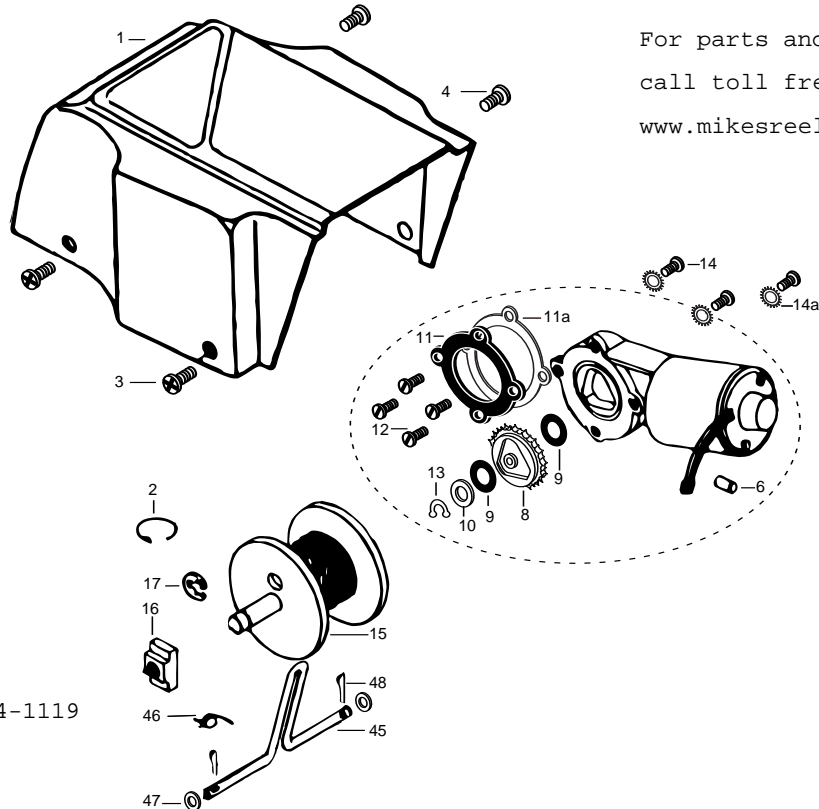

DeckHand 25R with Corded Remote

2-year warranty from the date of purchase

For parts and service

call toll free: 1-888-404-1119

www.mikesreelrepair.com

For parts and service

call toll free: 1-888-404-1119

www.mikesreelrepair.com