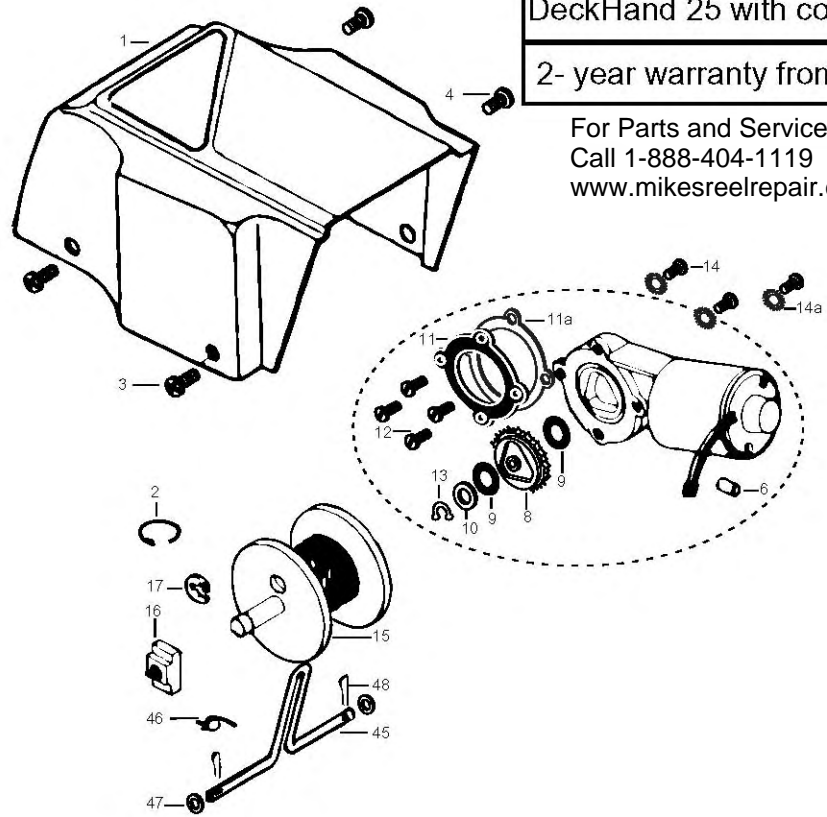

DeckHand 25 with corded remote

2-year warranty from purchase date

For Parts and Service
Call 1-888-404-1119
www.mikesreelrepair.com