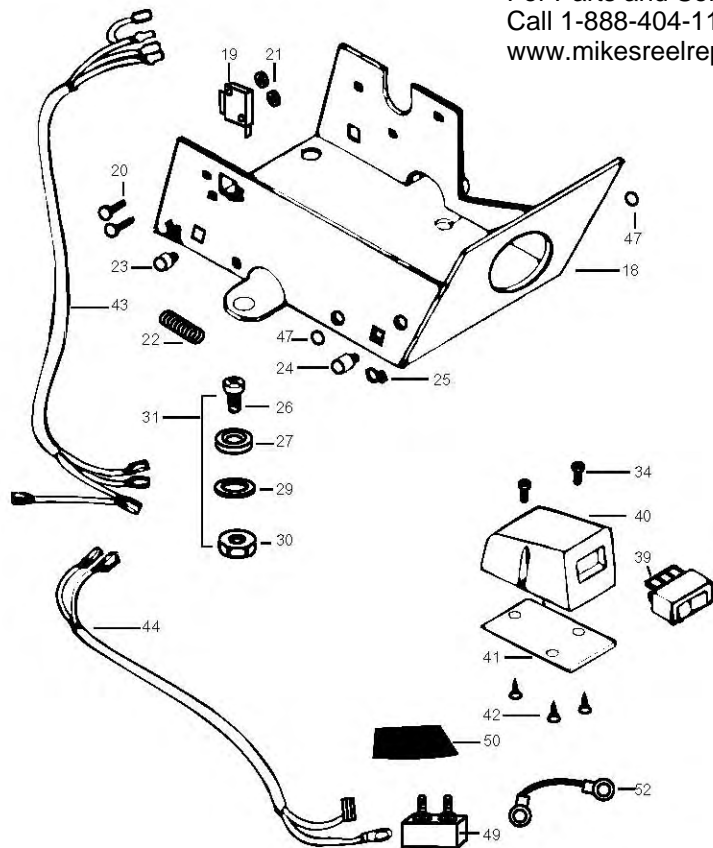

For Parts and Service
Call 1-888-404-1119
www.mikesreelrepair.com

Item	Part	Description

1	2370209	Cover DH-25R 2375509 cover decal
2	2303005	Pig Ring
3	2372121	Screw-#8-18x 1-1/2 Stallgrd (2 .ea)
4	2372111	Screw-#8-18x3/4 Stallgrd (2 .ea)
■	2377803	Motor Assembly - DeckHand- Includes 6-13
6	2375400	Shrink Tube 1/4x1-3/4 (2 .ea)
8	350-154	Gear
9	990-077	Washer - Nylatron (2 .ea)
10	990-075	Washer - Steel
11	410-015	Cover- Housing
11a	337-015	Gasket
12	830-036	Screw - 10-32x.375 (4.ea)
13	788-030	Retaining Ring
14	2223455	Screw-#10-32x1/2 (3 .ea)
14a	2261718	Washer- Lock Star #10 Ext Tooth 3.ea)
15	2377900	Spool includes 60' rope
16	2370000	Bearing-Spool
17	2263010	E-Ring 3/8 Dia Shaft
18	2371900	Base- Mounting E-Coat
19	2374010	Switch-Momentary Anchor
20	2372130	Screw-#4-40x3/4 PPH (2 .ea)
21	2373100	Nut-Con/Mom Swt Anchor (2 .ea)
22	2372700	Spring-Anchor
23	2372900	Grommet-Anchor Cover Short (2 .ea)
24	2372910	Grommet-Anchor Cover Long (2 .ea)
25	2376300	Wire- Routing Clip (2 .ea)
■	2994803	Bag Assembly (includes 26-30)
26	2153501	Bolt- Mounting 3500 w/stallgd (4 .ea)
27	2301720	Mounting Washer-Rubber (6 .ea)
29	2151726	Washer 5/16 STD SS (4 .ea)
30	2153100	Nut 5/16 (4 .ea)
39	2374000	Switch-Control Anchor
40	2376500	Switch Housing (DH- 25R)
41	2376510	Switch Plate
42	2372150	Screw-Switch Plate 6-20x1/2 (3 .ea)
43	2370700	Control Wire (DH-25R)
44	2370602	Leadwire (DH- 25R)
45	2371610	Rope Guide
46	2372710	Spring-Rope Guide
47	2151700	Washer- Eye Shaft (2 .ea)
48	2372615	Cotter Pin 3/32x3/4 (2 .ea)
49	2378204	Circuit Breaker
50	2372031	Tubing- Heat Shrink
52	2371412	Connecting Cable 14ga
53	2998411	Davit Assembly
54	2992312	Large Roller Assembly
55	2992306	Small Roller Assembly
56	2991503	Sleeve Roller Assembly
57	2370820	Safety Chain Assembly
57a	2370806	Anchor Shackle
58	2992620	Safety Pin Assembly
59	2774805	Mounting Bolts and Nuts (4 each)

For Parts and Service
Call 1-888-404-1119
www.mikesreelrepair.com