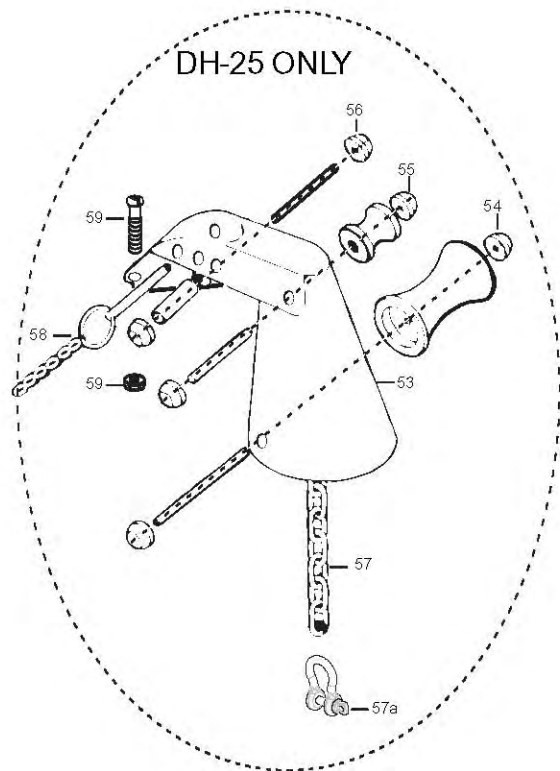

For Parts and Service
Call 1-888-404-1119
www.mikesreelrepair.com

Item	Part	Description

1	2370209	Cover DH-25R 2375509 cover decal
2	2303005	Pig Ring
3	2372121	Screw-#8-18x 1-1/2 Stallgrd (2 .ea)
4	2372111	Screw-#8-18x3/4 Stallgrd (2 .ea)
■	2377803	Motor Assembly - DeckHand- Includes 6-13
6	2375400	Shrink Tube 1/4x1-3/4 (2 .ea)
8	350-154	Gear
9	990-077	Washer - Nylatron (2 .ea)
10	990-075	Washer - Steel
11	410-015	Cover- Housing
11a	337-015	Gasket
12	830-036	Screw - 10-32x.375 (4.ea)
13	788-030	Retaining Ring
14	2223455	Screw-#10-32x1/2 (3 .ea)
14a	2261718	Washer- Lock Star #10 Ext Tooth 3.ea)
15	2377900	Spool includes 60' rope
16	2370000	Bearing-Spool
17	2263010	E-Ring 3/8 Dia Shaft
18	2371900	Base- Mounting E-Coat
19	2374010	Switch-Momentary Anchor
20	2372130	Screw-#4-40x3/4 PPH (2 .ea)
21	2373100	Nut-Con/Mom Swt Anchor (2 .ea)
22	2372700	Spring-Anchor
23	2372900	Grommet-Anchor Cover Short (2 .ea)
24	2372910	Grommet-Anchor Cover Long (2 .ea)
25	2376300	Wire- Routing Clip (2 .ea)
■	2994803	Bag Assembly (includes 26-30)
26	2153501	Bolt- Mounting 3500 w/stallgd (4 .ea)
27	2301720	Mounting Washer-Rubber (6 .ea)
29	2151726	Washer 5/16 STD SS (4 .ea)
30	2153100	Nut 5/16 (4 .ea)
39	2374000	Switch-Control Anchor
40	2376500	Switch Housing (DH- 25R)
41	2376510	Switch Plate
42	2372150	Screw-Switch Plate 6-20x1/2 (3 .ea)
43	2370700	Control Wire (DH-25R)
44	2370602	Leadwire (DH- 25R)
45	2371610	Rope Guide
46	2372710	Spring-Rope Guide
47	2151700	Washer- Eye Shaft (2 .ea)
48	2372615	Cotter Pin 3/32x3/4 (2 .ea)
49	2378204	Circuit Breaker
50	2372031	Tubing- Heat Shrink
52	2371412	Connecting Cable 14ga
53	2998411	Davit Assembly
54	2992312	Large Roller Assembly
55	2992306	Small Roller Assembly
56	2991503	Sleeve Roller Assembly
57	2370820	Safety Chain Assembly
57a	2370806	Anchor Shackle
58	2992620	Safety Pin Assembly
59	2774805	Mounting Bolts and Nuts (4 each)

For Parts and Service
Call 1-888-404-1119
www.mikesreelrepair.com