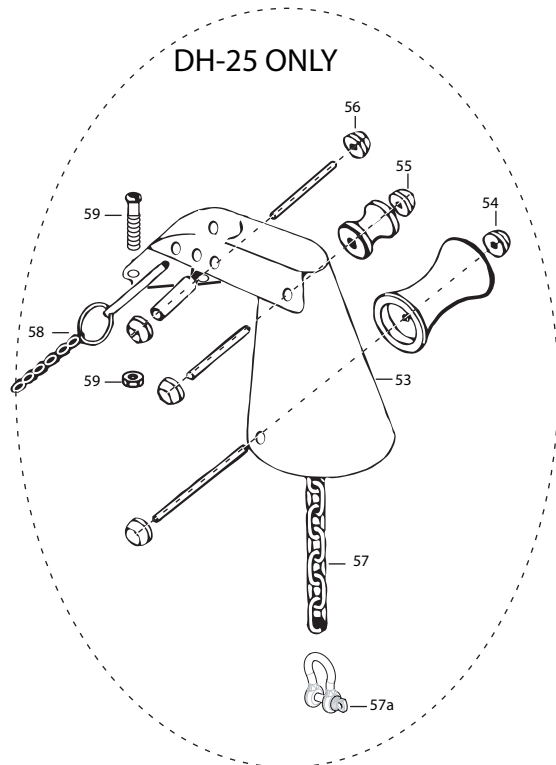

DeckHand 15 & 25

2-year warranty from date of purchase

For parts and service
call toll free: 1-888-404-1119
www.mikesreelrepair.com