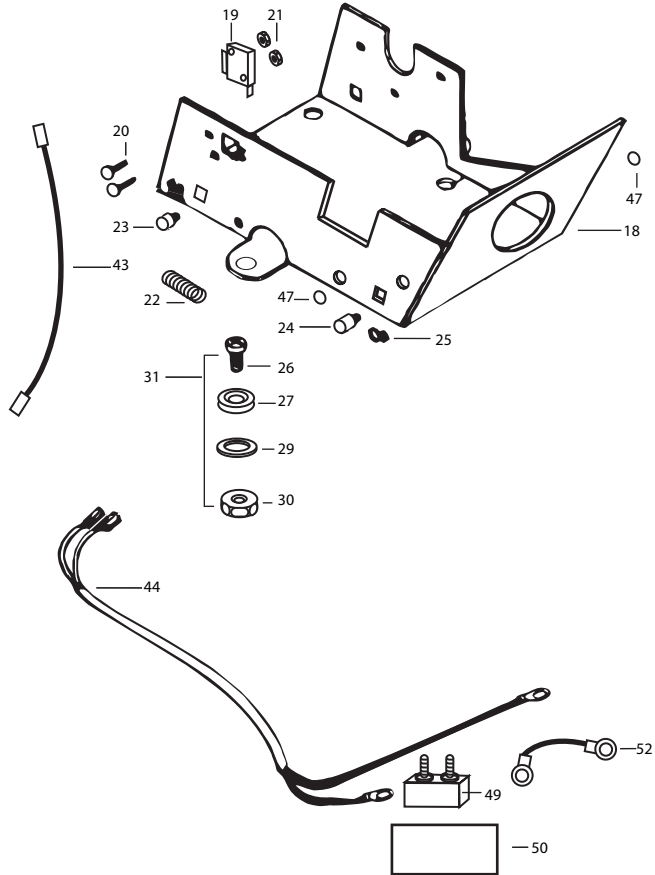

For parts and service
call toll free: 1-888-404-1119
www.mikesreelrepair.com

Item	Part	Description
1	2370206	Cover DH-15 w/ decals
	2370207	Cover DH-25 w/ decals
3	2372121	Screw-#8-18x 1-1/2 Stallgrd (2 .ea)
4	2372111	Screw-#8-18x 3/4 Stallgrd (2 .ea)
■	2377803	Motor Assembly - DeckHand- Includes 6-13
8	350-154	Gear
9	990-077	Washer - Nylatron (2 .ea)
10	990-075	Washer - Steel
11	410-015	Cover- Housing
11a	337-015	Gasket
12	830-036	Screw - 10-32x.375 (4.ea)
13	788-030	Snap Ring
14	2223455	Screw-#10-32x1/2 (3 .ea)
14a	2261718	Washer- Lock Star #10 Ext Tooth 3.ea)
15	2377900	Spool includes 60' rope
16	2370000	Bearing-Spool
17	2263010	E-Ring 3/8 Dia Shaft
18	2371902	Base- Mounting E-Coat
19	2374010	Switch-Momentary Anchor
20	2372130	Screw-#4-40x3/4 PPH (2 .ea)
21	2373100	Nut-Con/Mom Swt Anchor (2 .ea)
22	2372700	Spring-Anchor
23	2372900	Grommet-Anchor Cover Short (2 .ea)
24	2372910	Grommet-Anchor Cover Long (2 .ea)
25	2376300	Wire- Routing Clip (2 .ea)
■	2994803	Bag Assembly (includes 26-30)
26	2153501	Bolt- Mounting 3500 w/stallgd (4 .ea)
27	2301720	Mounting Washer-Rubber (6 .ea)
29	2151726	Washer 5/16 STD SS (4 .ea)
30	2153100	Nut 5/16 (4 .ea)
31		See 2774805
32	2378000	Anchor-Upper Half (DH-15)
33	2378100	Anchor-Lower Half (DH-15)
34	2372100	Screw #8-18x5/8 (as required)
35	2372800	Keeper Block For parts and service
36	2373600	Lock Pin-Anchor
38	2376700	Plug-Anchor call toll free:
39	2374000	Switch-Control Anchor
43	2370707	Jumper Wire 1-888-404-1119
44	2370607	Leadwire
45	2371610	Rope Guide www.mikesreelrepair.com
46	2372710	Spring-Rope Guide
47	2151700	Washer- Eye Shaft (2 .ea)
48	2372615	Cotter Pin 3/32x3/4 (2 .ea)
49	2378204	Circuit Breaker
50	2372031	Tubing- Heat Shrink
52	2371413	Connecting Cable 10ga
53	2998411	Davit Assembly
54	2992312	Large Roller Assembly
55	2992306	Small Roller Assembly
56	2991503	Sleeve Roller Assembly
57	2370820	Safety Chain Assembly
57a	2370806	Anchor Shackles
58	2992620	Safety Pin Assembly
59	2774805	Mounting Bolts and Nuts (4 each)
■	2994804	Bag Assembly -DH 18 (anc. plug + screws)