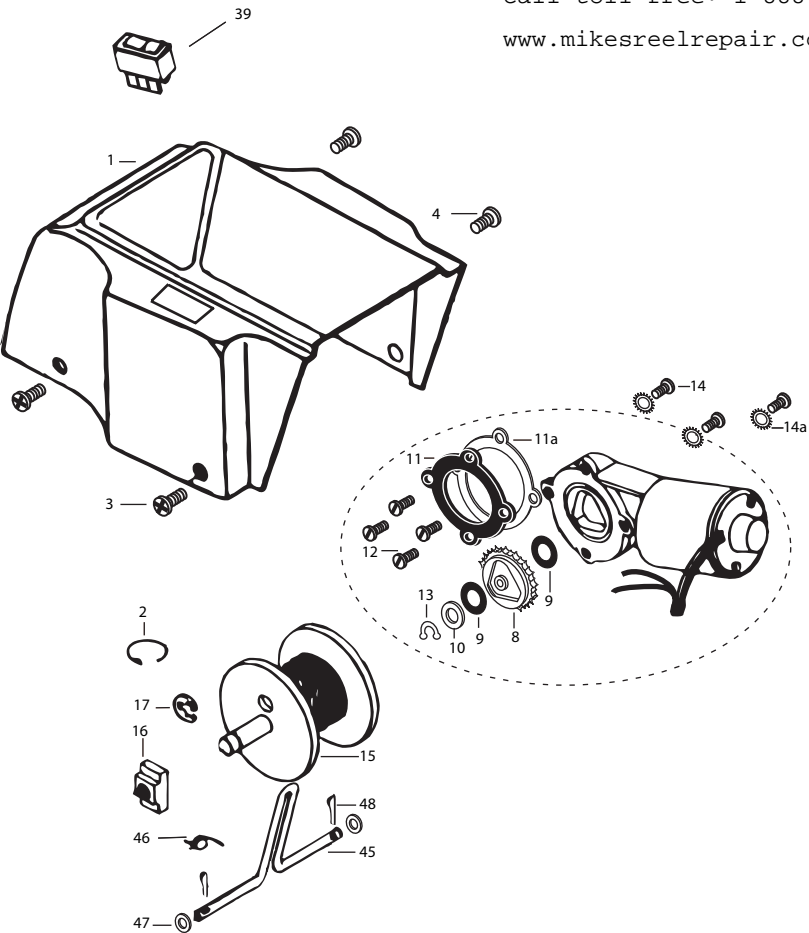

DeckHand 15 & 25

2-year warranty from date of purchase

For parts and service
call toll free: 1-888-404-1119
www.mikesreelrepair.com