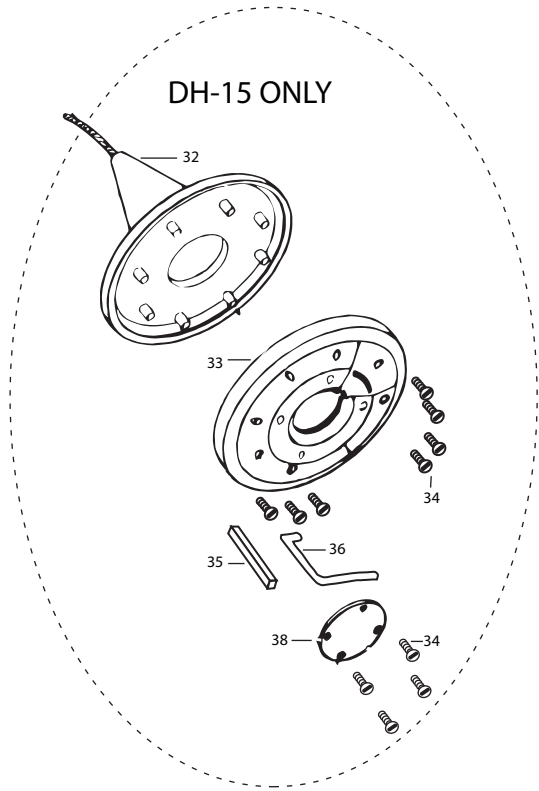

For parts and service
call toll free: 1-888-404-1119
www.mikesreelrepair.com

Item	Part	Description
1	2370206	Cover DH-15 w/ decals
	2370207	Cover DH-25 w/ decals
3	2372121	Screw-#8-18x 1-1/2 Stallgrd (2 .ea)
4	2372111	Screw-#8-18x 3/4 Stallgrd (2 .ea)
■	2377803	Motor Assembly - DeckHand- Includes 6-13
8	350-154	Gear
9	990-077	Washer - Nylatron (2 .ea)
10	990-075	Washer - Steel
11	410-015	Cover- Housing
11a	337-015	Gasket
12	830-036	Screw - 10-32x.375 (4.ea)
13	788-030	Snap Ring
14	2223455	Screw-#10-32x1/2 (3 .ea)
14a	2261718	Washer- Lock Star #10 Ext Tooth 3.ea)
15	2377900	Spool includes 60' rope
16	2370000	Bearing-Spool
17	2263010	E-Ring 3/8 Dia Shaft
18	2371902	Base- Mounting E-Coat
19	2374010	Switch-Momentary Anchor
20	2372130	Screw-#4-40x3/4 PPH (2 .ea)
21	2373100	Nut-Con/Mom Swt Anchor (2 .ea)
22	2372700	Spring-Anchor
23	2372900	Grommet-Anchor Cover Short (2 .ea)
24	2372910	Grommet-Anchor Cover Long (2 .ea)
25	2376300	Wire- Routing Clip (2 .ea)
■	2994803	Bag Assembly (includes 26-30)
26	2153501	Bolt- Mounting 3500 w/stallgd (4 .ea)
27	2301720	Mounting Washer-Rubber (6 .ea)
29	2151726	Washer 5/16 STD SS (4 .ea)
30	2153100	Nut 5/16 (4 .ea)
31		See 2774805
32	2378000	Anchor-Upper Half (DH-15)
33	2378100	Anchor-Lower Half (DH-15)
34	2372100	Screw #8-18x5/8 (as required)
35	2372800	Keeper Block For parts and service
36	2373600	Lock Pin-Anchor
38	2376700	Plug-Anchor call toll free:
39	2374000	Switch-Control Anchor
43	2370707	Jumper Wire 1-888-404-1119
44	2370607	Leadwire
45	2371610	Rope Guide www.mikesreelrepair.com
46	2372710	Spring-Rope Guide
47	2151700	Washer- Eye Shaft (2 .ea)
48	2372615	Cotter Pin 3/32x3/4 (2 .ea)
49	2378204	Circuit Breaker
50	2372031	Tubing- Heat Shrink
52	2371413	Connecting Cable 10ga
53	2998411	Davit Assembly
54	2992312	Large Roller Assembly
55	2992306	Small Roller Assembly
56	2991503	Sleeve Roller Assembly
57	2370820	Safety Chain Assembly
57a	2370806	Anchor Shackles
58	2992620	Safety Pin Assembly
59	2774805	Mounting Bolts and Nuts (4 each)
■	2994804	Bag Assembly -DH 18 (anc. plug + screws)