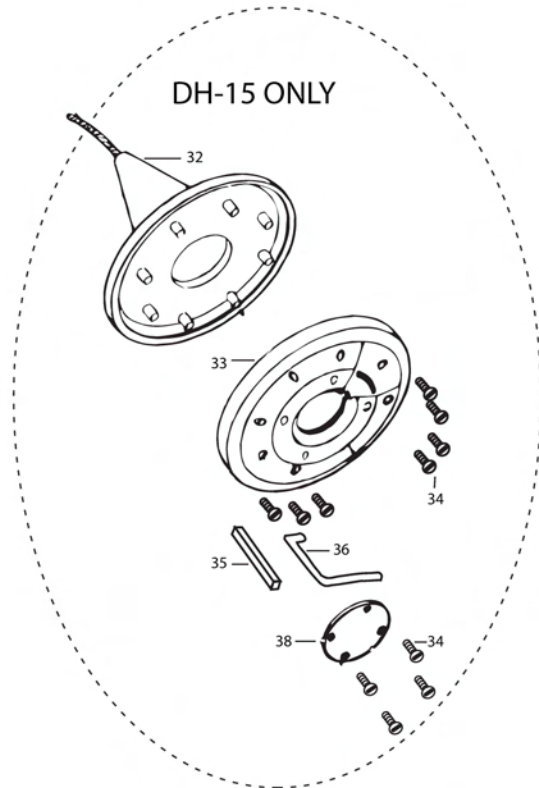

Item	Part	Description
1	2370206	Cover DH-15
	2370207	Cover DH-25
3	2372121	Screw-#8-18x 1-1/2 Stallgrd (2 .ea)
4	2372111	Screw-#8-18x 3/4 Stallgrd (2 .ea)
■	2377803	Motor Assembly - DeckHand- Includes 6-13
8	350-154	Gear
9	990-077	Washer - Nylatron (2 .ea)
10	990-075	Washer - Steel
11	410-015	Cover- Housing
11a	337-015	Gasket
12	830-036	Screw - 10-32x.375 (4.ea)
13	788-030	Snap Ring
14	2223455	Screw-#10-32x1/2 (3 .ea)
14a	2261718	Washer- Lock Star #10 Ext Tooth 3.ea)
15	2377900	Spool includes 60' rope
16	2370000	Bearing-Spool
17	2263010	E-Ring 3/8 Dia Shaft
18	2371902	Base- Mounting E-Coat
19	2374010	Switch-Momentary Anchor
20	2372130	Screw-#4-40x3/4 PPH (2 .ea)
21	2373100	Nut-Con/Mom Swt Anchor (2 .ea)
22	2372700	Spring-Anchor
23	2372900	Grommet-Anchor Cover Short (2 .ea)
24	2372910	Grommet-Anchor Cover Long (2 .ea)
25	2376300	Wire- Routing Clip (2 .ea)
■	2994803	Bag Assembly (includes 26-30)
26	2153501	Bolt- Mounting 3500 w/stallgd (4 .ea)
27	2301720	Mounting Washer-Rubber (6 .ea)
29	2151726	Washer 5/16 STD SS (4 .ea)
30	2153100	Nut 5/16 (4 .ea)
31		See 2774805
32	2378000	Anchor-Upper Half (DH-15)
33	2378100	Anchor-Lower Half (DH-15)
34	2372100	Screw #8-18x5/8 (as required)
35	2372800	Keeper Block
36	2373600	Lock Pin-Anchor
38	2376700	Plug-Anchor
39	2374000	Switch-Control Anchor
43	2370707	Jumper Wire
44	2370607	Leadwire
45	2371610	Rope Guide
46	2372710	Spring-Rope Guide
47	2151700	Washer- Eye Shaft (2 .ea)
48	2372615	Cotter Pin 3/32x3/4 (2 .ea)
49	2378204	Circuit Breaker
50	2372031	Tubing- Heat Shrink
52	2371413	Connecting Cable 10ga
53	2998411	Davit Assembly
54	2992312	Large Roller Assembly
55	2992306	Small Roller Assembly
56	2991503	Sleeve Roller Assembly
57	2370820	Safety Chain Assembly
57a	2370806	Anchor Shackle
58	2992620	Safety Pin Assembly
59	2774805	Mounting Bolts and Nuts (4 each)
■	2994804	Bag Assembly -DH 18 (anc. plug + screws)