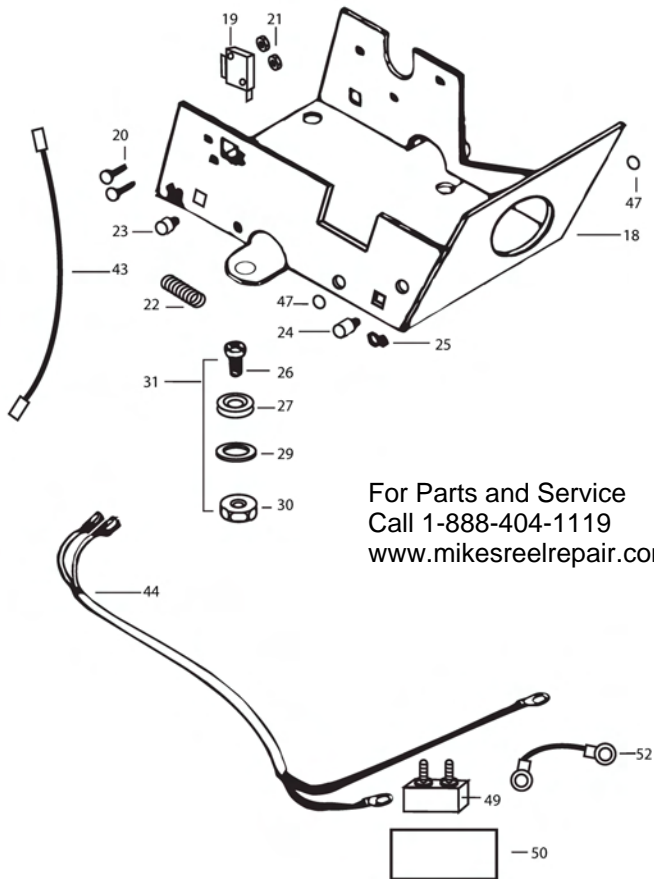

For Parts and Service
Call 1-888-404-1119
www.mikesreelrepair.com

Item	Part	Description
1	2370206	Cover DH-15
	2370207	Cover DH-25
3	2372121	Screw-#8-18x 1-1/2 Stallgrd (2 .ea)
4	2372111	Screw-#8-18x 3/4 Stallgrd (2 .ea)
■	2377803	Motor Assembly - DeckHand- Includes 6-13
8	350-154	Gear
9	990-077	Washer - Nylatron (2 .ea)
10	990-075	Washer - Steel
11	410-015	Cover- Housing
11a	337-015	Gasket
12	830-036	Screw - 10-32x.375 (4.ea)
13	788-030	Snap Ring
14	2223455	Screw-#10-32x1/2 (3 .ea)
14a	2261718	Washer- Lock Star #10 Ext Tooth 3.ea)
15	2377900	Spool includes 60' rope
16	2370000	Bearing-Spool
17	2263010	E-Ring 3/8 Dia Shaft
18	2371902	Base- Mounting E-Coat
19	2374010	Switch-Momentary Anchor
20	2372130	Screw-#4-40x3/4 PPH (2 .ea)
21	2373100	Nut-Con/Mom Swt Anchor (2 .ea)
22	2372700	Spring-Anchor
23	2372900	Grommet-Anchor Cover Short (2 .ea)
24	2372910	Grommet-Anchor Cover Long (2 .ea)
25	2376300	Wire- Routing Clip (2 .ea)
■	2994803	Bag Assembly (includes 26-30)
26	2153501	Bolt- Mounting 3500 w/stallgd (4 .ea)
27	2301720	Mounting Washer-Rubber (6 .ea)
29	2151726	Washer 5/16 STD SS (4 .ea)
30	2153100	Nut 5/16 (4 .ea)
31		See 2774805
32	2378000	Anchor-Upper Half (DH-15)
33	2378100	Anchor-Lower Half (DH-15)
34	2372100	Screw #8-18x5/8 (as required)
35	2372800	Keeper Block
36	2373600	Lock Pin-Anchor
38	2376700	Plug-Anchor
39	2374000	Switch-Control Anchor
43	2370707	Jumper Wire
44	2370607	Leadwire
45	2371610	Rope Guide
46	2372710	Spring-Rope Guide
47	2151700	Washer- Eye Shaft (2 .ea)
48	2372615	Cotter Pin 3/32x3/4 (2 .ea)
49	2378204	Circuit Breaker
50	2372031	Tubing- Heat Shrink
52	2371413	Connecting Cable 10ga
53	2998411	Davit Assembly
54	2992312	Large Roller Assembly
55	2992306	Small Roller Assembly
56	2991503	Sleeve Roller Assembly
57	2370820	Safety Chain Assembly
57a	2370806	Anchor Shackle
58	2992620	Safety Pin Assembly
59	2774805	Mounting Bolts and Nuts (4 each)
■	2994804	Bag Assembly -DH 18 (anc. plug + screws)

For Parts and Service
Call 1-888-404-1119
www.mikesreelrepair.com