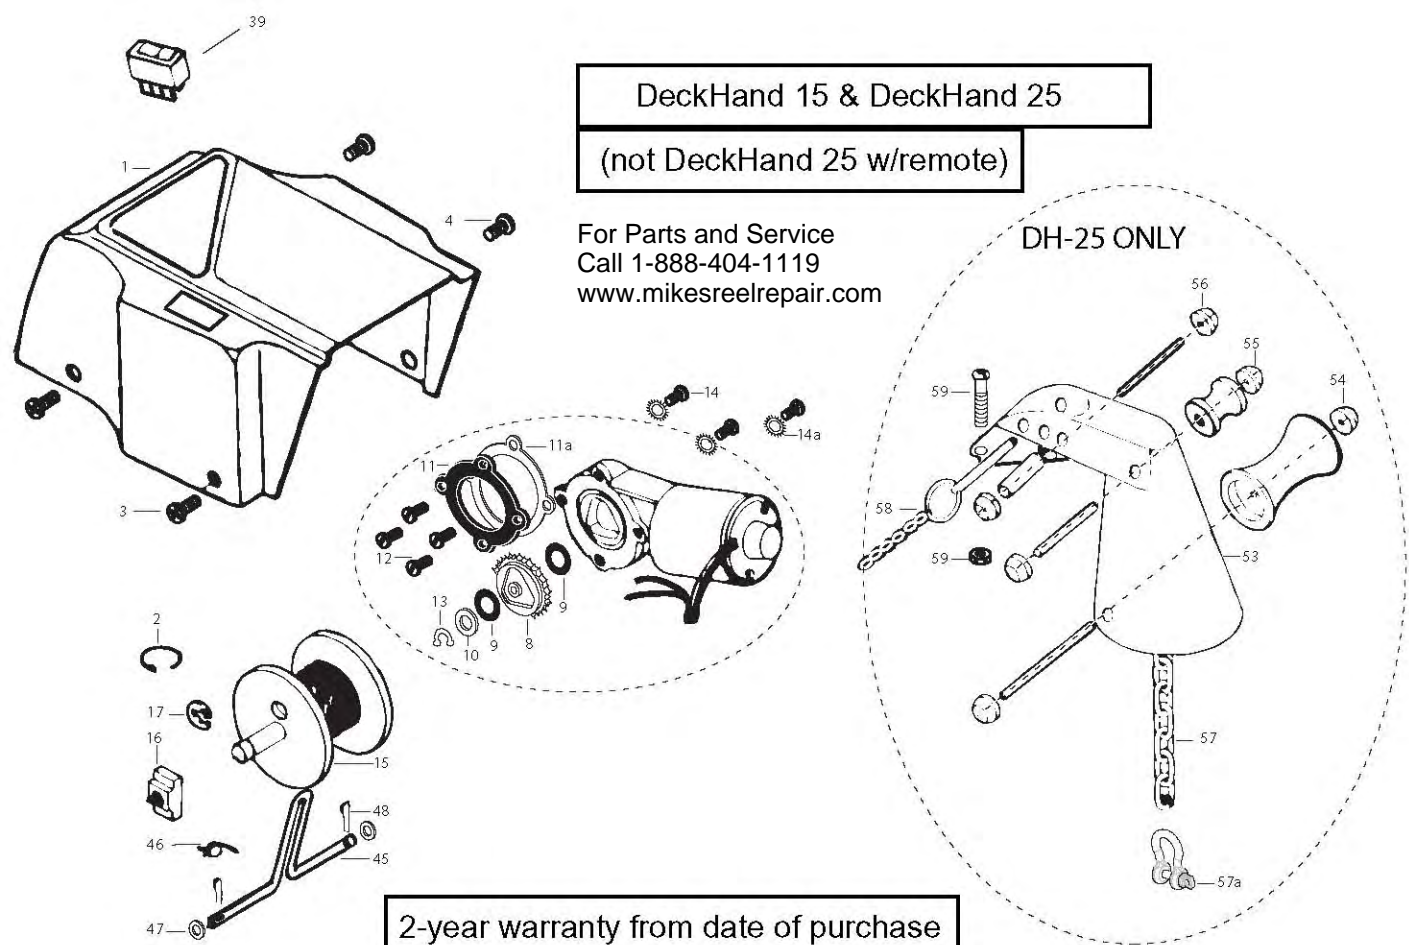

DeckHand 15 & DeckHand 25

(not DeckHand 25 w/remote)

For Parts and Service
Call 1-888-404-1119
www.mikesreelrepair.com

DH-25 ONLY

2-year warranty from date of purchase