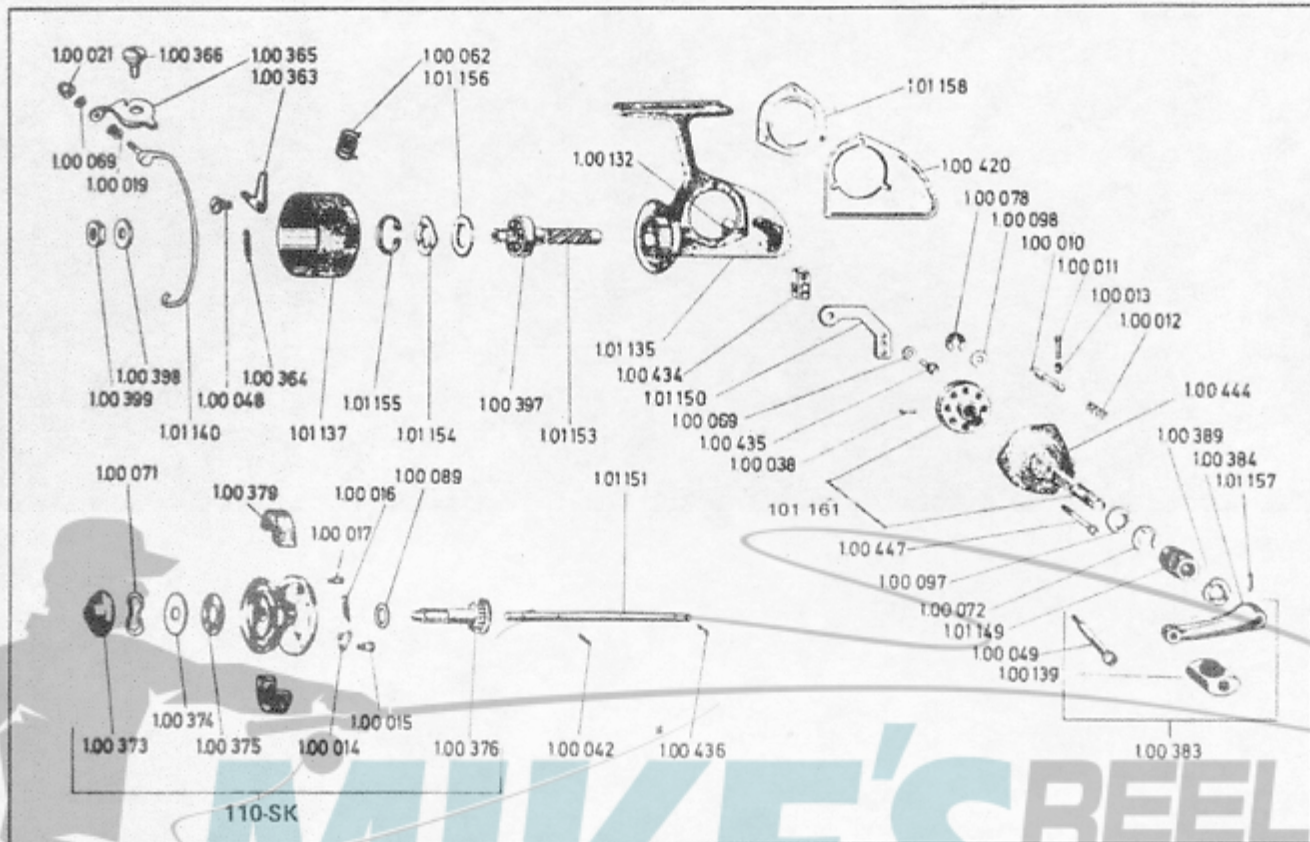

620 TERMINAL WAY • P. O. BOX 938 • COSTA MESA, CALIFORNIA 92627 • (714) 642-1163

IMPORTANT: AN "N" SERIES QUICK SPOOL WILL NOT FIT THIS REEL.

PART NO.	DESCRIPTION	LIST PRICE	PART NO.	DESCRIPTION	LIST PRICE
100-010	Anti-reverse pin		100-375	Washer (nylon)	
100-011	Ball lever		100-376	Brake spindle w/ratchet wheel	
100-012	Spring		100-379	Cork ring halves (2)	
100-013	Plastic tubing		100-383	Crank arm, complete	
100-014	Click tongue		100-384	Crank arm	
100-015	Pin		100-389	Washer	
100-016	Spring		100-397	Ball bearing	
100-017	Pin		100-398	Washer	
100-019	Line guide		100-399	Hexagon nut	
100-021	Hexagon nut		100-420	Side plate cover	
100-038	Pin for drive gear		100-434	Connecting piece	
100-042	Pin for axle		100-435	Screw for slide	
100-048	Lug screw		100-436	Screw for axle	
100-049	Grip screw		100-444	Bearing cover	
100-062	Ball spring		100-447	Screw for bearing cover	
100-069	Lock washer		101-135	Housing	
100-071	Spring washer		101-137	Rotating head	
100-072	Safety clip		101-140	Bail	
100-078	Safety clip		101-149	Crank nut	
100-089	Washer		101-150	Slide	
100-097	Washer		101-151	Axle with pin	
100-098	Washer		101-153	Drive shaft	
100-132	Bushing		101-154	Spring washer	
100-139	Handle grip		101-155	Snap ring	
100-363	Trip lever		101-156	Packing ring	
100-364	Spring		101-157	Pin for crank arm	
100-365	Angle lever		101-158	Plate cover	
100-366	Bearing screw		101-161	Drive axle & gear complete	
100-373	Drag nut		110 SK	Spool, complete	
100-374	Washer (metal)		***		
			100-515	Spool box, plastic	