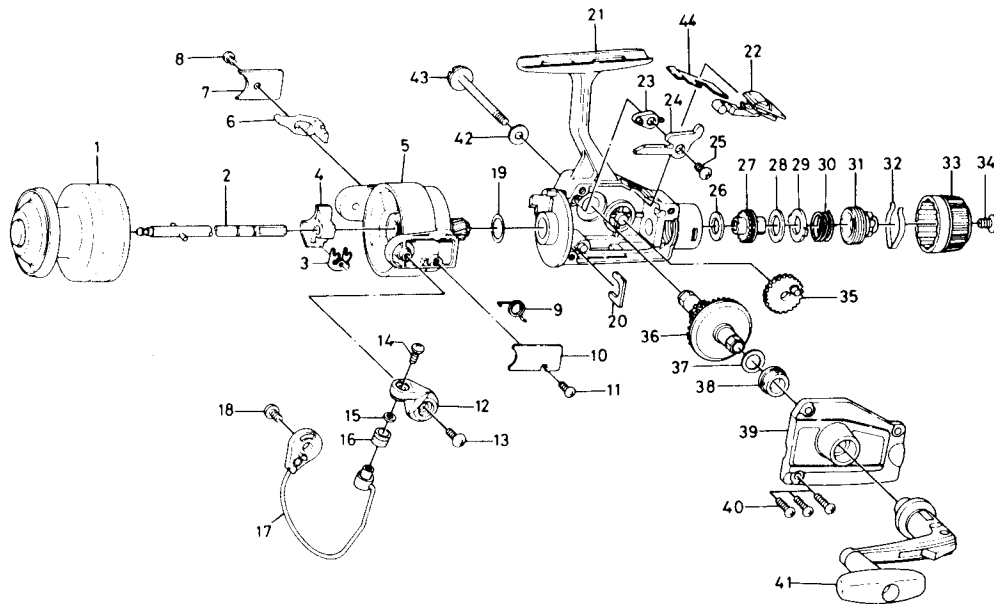

SPINNING REEL US1350

Key No.	Parts No.	Parts Name	Key No.	Parts No.	Parts Name
1	B77-8814	Spool	24	B74-6302	Anti-reverse claw
2	B74-8201	Main shaft	25	351-6102	Anti-reverse claw screw
3	B81-2701	Oscillating slider retainer	26	B48-9901	Drag washer A
4	B74-8101	Oscillating slider	27	B74-7401	Click gear
5	B75-9803	Rotor	28	B76-0502	Drag washer B
6	B74-7202	Bail trip lever	29	B49-0101	Drag washer C
7	B74-7302	Bail trip lever cover	30	B92-6701	Drag knob spring
8	352-0402	Bail trip lever cover screw	31	B74-7603	Drag screw
9	B18-7702	Bail spring	32	B74-7701	Drag washer spring
10	B76-0101	Bail spring cover	33	B74-7801	Drag knob
11	352-0402	Bail spring cover screw	34	352-1103	Drag knob spring screw
12	B76-0201	Arm lever	35	413-4501	Oscillating gear
13	351-6102	Arm lever screw	36	B74-8001	Drive gear
14	B67-9301	Bail screw	37	373-7800	Drive gear washer
15	B55-4301	Roller collar	38	B12-9002	Bearing
16	250-3921	Line roller	39	K07-3402	Side cover
17	B76-2301	Bail	40	351-6407	Side cover screw
18	351-6102	Bail holder screw	41	B93-3601	Handle
19	372-8600	Rotor washer	42	372-3501	Handle washer
20	B60-3801	Pinion retainer	43	B62-4703	Handle screw
21	K08-6001	Body	44	B79-0101	Anti-reverse lever spring
22	B84-8901	Anti-reverse lever	45	351-1804	Oscillating slider screw
23	B80-3901	Anti-reverse claw plate			