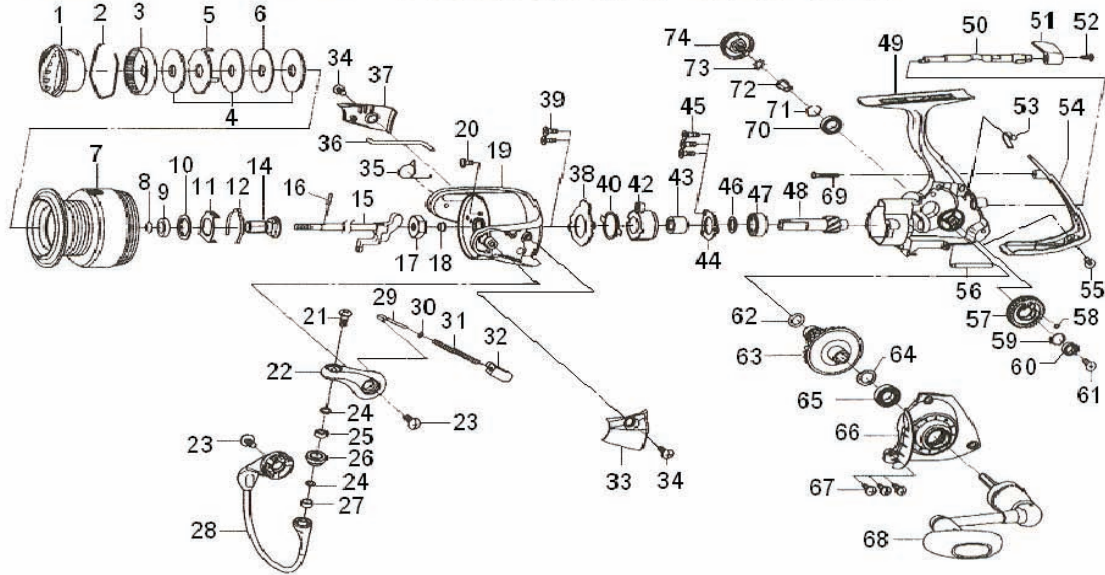

SPINNING REEL

TD TIERRA 3000

Key No.	Parts No.	Parts Name	Key No.	Parts No.	Parts Name
1	G84-8401	DRAG KNOB	38	G61-1201	BEARING RET A
2	F71-0001	DRAG WASHER RET	39	G55-7101	BEARING RET A SCREW
3	F89-5304	DRAG KNOB CLICK PLT	40	G46-5401	CLUTCH CAM RET
4	F69-1001	DRAG WASHER	42	G53-9201	ROLLER CLUTCH
5	F62-7301	EARED WASHER	43	G71-6201	SPACING SLEEVE
6	F62-7201	KEY WASHER	44	G46-7402	BEARING RET B
2-7	G84-8501	SPOOL	45	G55-7101	BEARING RET B SCREW
8	G47-2401	SPOOL RET	46	375-8509	BEARING RET WASHER
9	G72-0401	SPOOL COLLAR	47	G53-5101	BALL BEARING B
10	F62-5500	SPOOL WASHER	48	G69-8901	PINION GEAR
11	G47-2201	CLICK LEAF SPRING HOLDER	49	G84-7601	BODY
12	F70-4901	SPOOL CLICK LEAF SPRING	50	G69-8601	A/R CAM
13	G46-8000	CLICK LEAF SPRING WASHER	51	G69-9406	A/R LEVER
14	G62-8801	SPOOL METAL	52	G69-9501	A/R LEVER SCREW
15	G85-0601	MAIN SHAFT	53	G72-6201	A/R CAM SPRING
16	G37-5001	PIN	54	G69-9301	REAR COVER
17	G69-9801	ROTOR NUT	55	G33-2702	REAR COVER SCREW A
18	G69-9701	ROTOR NUT COLLAR	56	G61-0802	STABILIZER BAR
19	G62-8311	ROTOR	57	G63-2102	OSC GEAR
20	G62-7701	ROTOR NUT LOCK SCREW	58	G46-6001	O RING A
21	G19-5602	LINE ROLLER SCREW	59	G46-6100	OSC GEAR WASHER
22	G61-2312	BAIL ARM	60	F05-5602	BALL BEARING C
23	G20-5001	BAIL ARM SCREW	61	F20-6902	OSC GEAR SCREW
24	F89-7101	LINE ROLLER WASHER	62	G67-0501	O RING B
25	G28-1601	BALL BEARING A	63	G69-9001	DRIVE GEAR
26	F92-1601	LINE ROLLER	64	375-8500	DRIVE GEAR WASHER
27	G04-7601	LINE ROLLER COLLAR	65	G46-7302	BALL BEARING D
28	G62-8501	BAIL	66	G84-7701	SIDE COVER
29	G47-1801	BAIL SPRING SHAFT	67	G33-2902	SIDE COVER SCREW
30	E31-3901	BAIL SPRING WASHER	68	G84-7801	HANDLE
31	G47-1701	BAIL SPRING	69	E11-9602	REAR COVER SCREW B
32	G61-2101	BAIL SPRING HOLDER	70	F01-6401	BALL BEARING E
33	G62-8401	BAIL SPRING COVER	71	G47-2401	BALL BEARING RET
34	G27-0801	BAIL SPRING COVER SCREW	72	F72-1001	HANDLE COLLAR
35	G61-3101	BAIL TRIP LEVER SPRING	73	160-8101	LOCK WASHER
36	G62-8601	BAIL TRIP LEVER	74	G70-0201	HANDLE SCREW
37	G62-8701	BAIL TRIP LEVER COVER			