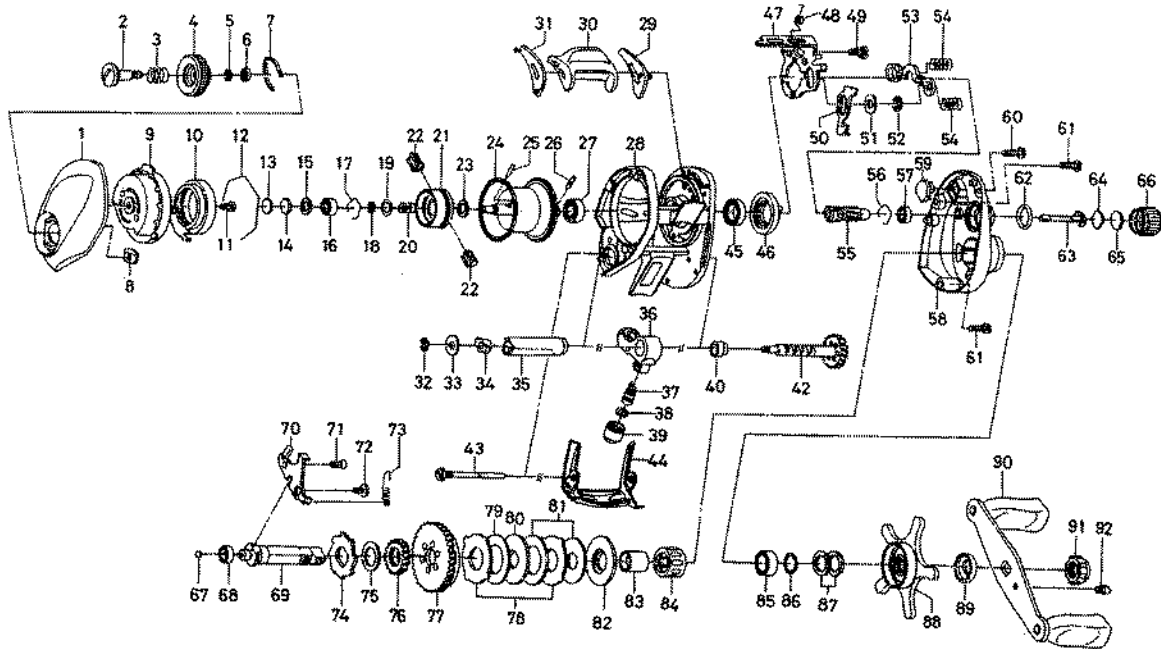

TEAM DAIWA - SOL

Key No.	Parts No.	Parts Name	Key No.	Parts No.	Parts Name
1	G36-0705	L/S PLT	52	320-5901	CLUTCH TRIP PLT RET
2	F57-7901	SET PLT SCREW	53	G35-7901	YOKE
3	E16-7101	SET PLT SPRING	54	G35-8001	YOKE SPRING
4	G36-0502	BRAKE ADJ KNOB	55	G59-3201	PINION GEAR
5	B33-9801	BRAKE DIAL RET A	56	E21-9701	BEARING RET B
6	F63-7701	BRAKE DIAL WASHER	57	F05-5601	BALL BEARING C
7	F05-1701	BRAKE CLICK SPRING	58	G56-5902	R/S PLT
8	F61-3401	BRAKE DIAL RET B	59	G26-2301	PLT
9	G36-3702	LEFT SET PLT	60	G04-0805	R/S PLT SCREW A
10	F71-7702	MAGNET HOLDER	61	G04-0806	R/S PLT SCREW B
11	351-0906	LEFT SET PLT SCREW	62	171-5201	O RING
12	B54-3201	MAGNET HOLDER RET RING	63	G01-5501	PINION SHAFT
13	375-7404	SPACER A	64	B17-5401	SPACER D
14	375-7411	SPACER B	65	B17-5503	SPACER E
15	F57-4303	SPACER C	66	F57-4408	CAST CONTROL CAP
16	G49-8601	BALL BEARING A	67	F64-7201	DRIVE SHAFT WASHER A
17	E21-9701	BEARING RET A	68	F05-5601	BALL BEARING D
18-27	Z01-3504	SPOOL	69	G58-2601	DRIVE SHAFT
28	G56-4602	FRAME	70	G35-7701	DRIVE SHAFT RET
29	G35-6902	CLUTCH LEVER PLT A	71	E13-4503	DRIVE SHAFT RET SCREW A
30	G35-7202	CLUTCH LEVER	72	G02-1201	DRIVE SHAFT RET SCREW B
31	G35-7002	CLUTCH LEVER PLT B	73	G01-0201	CLUTCH TRIP PLT SPRING
32	320-5901	WORM SHAFT RET	74	F76-1701	A/R RATCHET
33	F65-5501	WORM SHAFT WASHER	75	E48-9502	DRIVE SHAFT WASHER B
34	B71-5601	WORM SHAFT HOLDER A	76	G01-1201	WORM SHAFT GEAR
35	F83-6501	LEVEL WIND GUARD	77	G35-8302	DRIVE GEAR
36	G56-4902	LINE GUIDE	78	F79-6101	EARED WASHER
37	121-4212	LINE GUIDE PAWL	79	G42-8501	DRAG WASHER A
38	373-1303	LINE GUIDE WASHER	80	F79-6301	KEY WASHER A
39	F40-2803	PAWL CAP	81	G45-5801	DRAG WASHER B
40	G41-7801	WORM SHAFT HOLDER B	82	B36-0303	KEY WASHER B
42	G56-5101	WORM SHAFT	83	G01-1401	GEAR SHAFT COLLAR
43	G35-8701	STABILIZER BAR	84	F99-9803	ROLLER CLUTCH
44	G56-5502	FRONT PLT	85	B86-1702	BALL BEARING E
45	B86-1702	BALL BEARING B	86	B55-3801	BEARING WASHER
46	G35-7101	CLUTCH CAM	87	150-8901	SPRING WASHER
47	G35-7301	YOKE PLT	88	G36-3601	STAR DRAG
48	G35-7801	YOKE PLT SPRING	89	F85-0401	SPACING SLEEVE
49	G00-9701	YOKE PLT SCREW	90	G58-2701	HANDLE
50	G35-7401	CLUTCH TRIP PLT	91	G36-0301	HANDLE NUT
51	G53-9401	CLUTCH TRIP PLT WASHER	92	G36-0401	HANDLE NUT SCREW