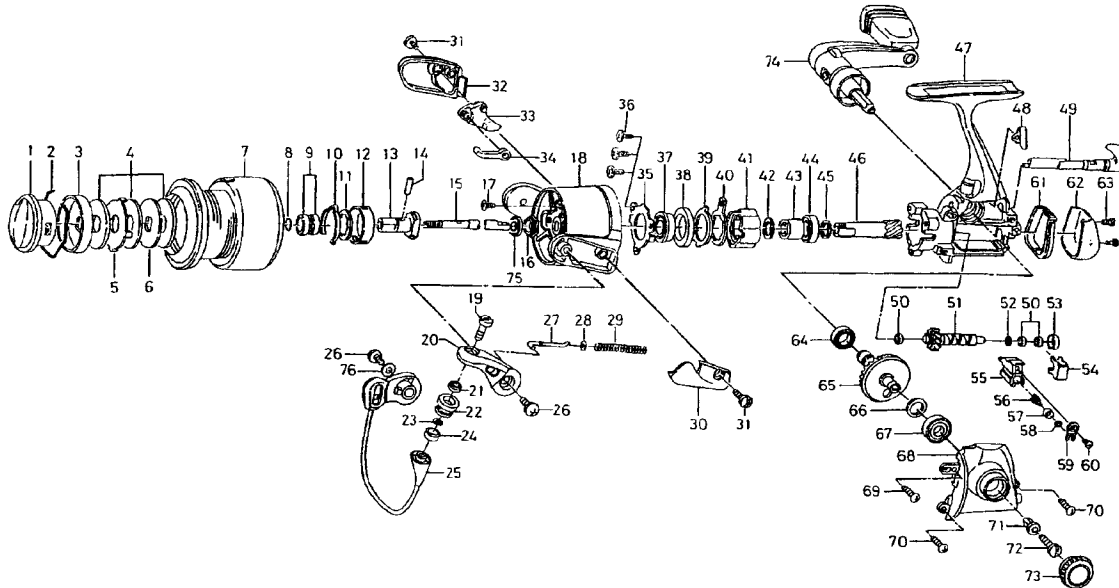

SPINNING REEL TEAM DAIWA-Z2000CU

Key No.	Parts No.	Parts Name	Key No.	Parts No.	Parts Name
2-7	G10-3501	SPOOL	39	F62-2301	ROLLER CLUTCH RET A
1	F96-4602	DRAG KNOB	40	F62-2201	ROLLER CLUTCH RET B
2	F74-2501	DRAG WASHER RET	41	F62-2002	ROLLER CLUTCH
3	F90-8701	DRAG KNOB CLICK PLT	42	375-8509	ROLLER CLUTCH WASHER
4	F63-5001	DRAG WASHER	43	F73-2501	SPACING SLEEVE
5	F63-5201	EARED WASHER	44	637-5702	BALL BEARING D
6	F63-5101	KEY WASHER	45	F63-3502	BALL BEARING COLLAR B
8	F76-5901	O RING	46	F89-1001	PINION GEAR
9	F01-6401	BALL BEARING A	47	G10-2801	BODY
10	F70-4901	SPOOL CLICK LEAF SPRING	48	F76-9101	A/R LEVER SPRING
11	F62-5501	SPOOL WASHER	49	F62-1310	A/R LEVER
12	F62-5401	CLICK LEAF SPRING HOLDER	50	F28-2201	BALL BEARING E
13	F62-5301	SPOOL METAL	51	F91-0301	WORM SHAFT
14	F62-5601	PIN	52	375-4101	WORM SHAFT WASHER
15	F62-2801	MAIN SHAFT	53	F62-1701	WORM SHAFT COLLAR
16	F97-9301	ROTOR NUT	54	F62-1801	WORM SHAFT RET
17	B55-7603	ROTOR NUT LOCK SCREW	55	F63-1701	OSC SLIDER
18	F90-7901	ROTOR	56	F89-1701	OSC PAWL
19	F92-1701	LINE ROLLER SCREW	57	F91-3001	OSC PAWL BUSH
20	F89-2201	BAIL ARM	58	375-0801	OSC PAWL WASHER
21	G02-0801	BALL BEARING B	59	F62-2901	OSC SLIDER COVER
22	F92-1601	LINE ROLLER	60	E15-0205	OSC SLIDER COVER SCREW
23	F89-7101	LINE ROLLER WASHER	61	F62-3104	WATER SHIELD
24	G04-7601	LINE ROLLER COLLAR	62	F62-3206	REAR COVER
25	F96-4002	BAIL	63	F62-3301	REAR COVER SCREW
26	F89-2501	BAIL HOLDER SCREW	64	F01-6401	BALL BEARING F
27	F89-2301	BAIL SPRING SHAFT	65	F63-1001	DRIVE GEAR
28	E31-3901	BAIL SPRING WASHER	66	375-8500	DRIVE GEAR WASHER
29	F89-2401	BAIL SPRING	67	636-6403	BALL BEARING G
30	F89-2601	BAIL SPRING COVER	68	F62-3010	SIDE COVER
31	F89-2701	BAIL SPRING COVER SCREW	69	351-1005	SIDE COVER SCREW A
32	F90-8101	BAIL TRIP COVER	70	351-1106	SIDE COVER SCREW B
33	F72-7201	BAIL TRIP LEVER	71	F40-4801	HANDLE COLLAR
34	F62-4601	BAIL TRIP PLT	72	363-8511	HANDLE SCREW
35	F94-6601	BEARING RET	73	F96-4301	HANDLE SCREW CAP
36	352-2501	BEARING RET SCREW	74	G10-3301	HANDLE
37	F22-6701	BALL BEARING C	75	F97-9401	ROTOR NUT WASHER
38	F94-6201	BALL BEARING COLLAR A	76	G04-7901	BAIL HOLDER WASHER