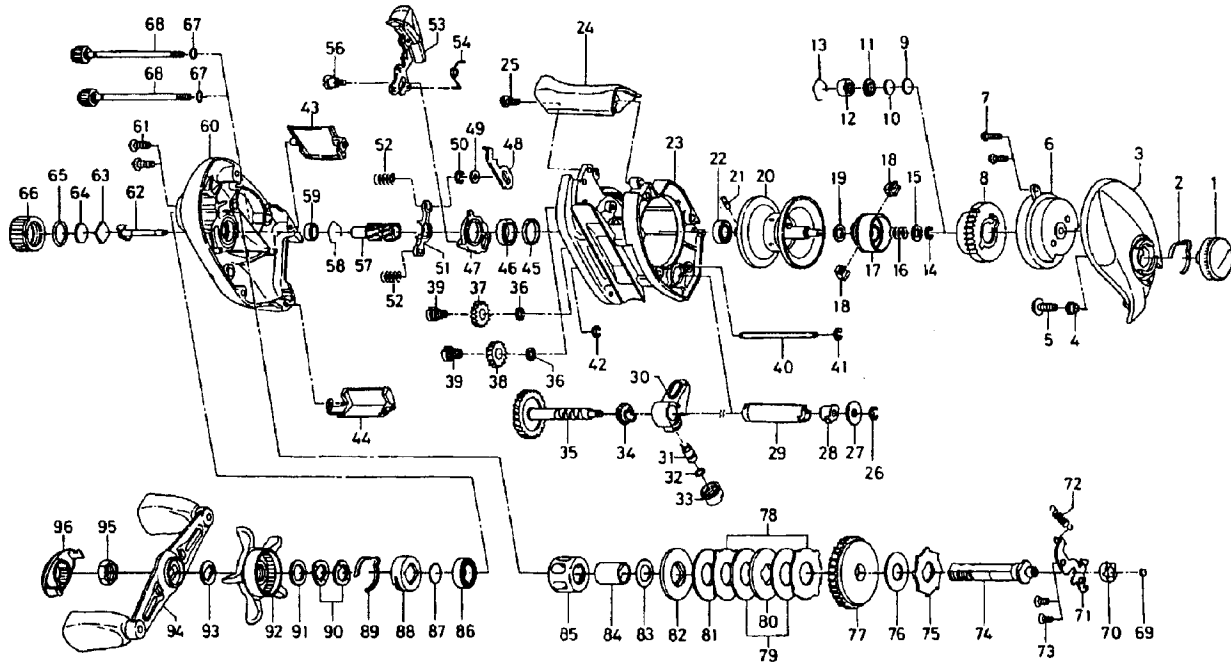

**BAITCASTING REEL**

**TEAM DAIWA-X103HSDL**

Key No.	Parts No.	Parts Name	Key No.	Parts No.	Parts Name
1	G11-0803	BRAKE ADJ KNOB	53	F86-5303	CLUTCH LEVER
2	F05-1701	BRAKE CLICK SPRING	54	F94-5001	CLUTCH LEVER SPRING
3	G11-0203	R/S PLT	56	F83-5301	CLUTCH LEVER SCREW
4	F02-9801	BRAKE ADJ KNOB COLLAR	57	F84-5401	PINION GEAR
5	G11-5001	SET PLT SCREW	58	E21-9701	BEARING RET B
6	G11-0401	RIGHT SET PLT	59	F05-5601	BALL BEARING C
7	351-0905	RIGHT SET PLT SCREW	60	G18-7601	L/S PLT
8	G11-0601	MAGNET HOLDER	61	351-1107	L/S PLT SCREW A
9	375-7404	SPACER A	62	F80-0501	PINION SHAFT
10	375-7411	SPACER B	63	B17-5401	SPOOL ADJ CAP METAL
11	F57-4303	SPACER C	64	B17-5503	SPACER D
12	E08-8003	BALL BEARING A	65	171-5201	O RING A
13	E21-9701	BEARING RET A	66	F57-4404	CAST CONTROL CAP
14-22	Z01-2429	SPOOL	67	B85-3101	O RING B
23	G10-9903	FRAME	68	B91-1738	L/S PLT SCREW B
24	F91-7006	REAR COVER	69	F64-7201	DRIVE SHAFT WASHER A
25	351-1101	REAR COVER SCREW	70	B35-8605	BALL BEARING D
26	320-5901	WORM SHAFT RET	71	F83-5701	DRIVE SHAFT RET
27	F65-5501	WORM SHAFT WASHER	72	F68-9501	CLUTCH TRIP PLT SPRING
28	B71-5601	WORM SHAFT HOLDER A	73	F21-1101	DRIVE SHAFT RET SCREW
29	F90-5003	LEVEL WIND GUARD	74	G18-7701	DRIVE SHAFT
30	F83-6202	LINE GUIDE PAWL HOLDER	75	F76-1701	A/R RATCHET
31	121-4212	LINE GUIDE PAWL	76	F19-0101	DRIVE SHAFT WASHER B
32	F95-0200	LINE GUIDE WASHER	77	F83-7001	DRIVE GEAR
33	342-4801	PAWL CAP	78	F79-6101	EARED WASHER
34	F93-2201	WORM SHAFT HOLDER B	79	F79-6201	DRAG WASHER A
35	F93-3203	WORM SHAFT	80	F79-6301	KEY WASHER A
36	B41-1701	DRIVE GEAR WASHER	81	F96-7801	DRAG WASHER B
37	F95-8401	DRIVE GEAR A	82	F79-6401	KEY WASHER B
38	F95-8501	DRIVE GEAR B	83	E42-5401	SPACING SLEEVE A
39	F92-3301	DRIVE GEAR SCREW	84	F60-2901	GEAR SHAFT COLLAR
40	F97-3201	STABILIZER BAR	85	F98-6401	ROLLER CLUTCH
41	B86-4101	STABILIZER BAR RET	86	B86-1702	BALL BEARING E
43	G10-9704	PALMING PLT	87	B55-3801	DRIVE SHAFT WASHER C
44	G10-9603	FRONT PLT	88	F02-8201	CLICK LEAF SPRING HOLDER
45	G10-9801	BALL BEARING COLLAR	89	F03-2401	CLICK LEAF SPRING
46	B86-1702	BALL BEARING B	90	150-8901	SPRING WASHER
47	F92-3901	CLUTCH CAM	91	373-7810	SPACING SLEEVE B
48	F83-4801	CLUTCH TRIP PLT	92	G19-0102	STAR DRAG
49	F77-4603	CLUTCH TRIP PLT WASHER	93	F57-6601	FRICITION WASHER
50	320-5901	CLUTCH TRIP PLT RET	94	G18-3701	HANDLE
51	F83-5801	YOKE	95	B43-3604	HANDLE NUT
52	F58-8001	YOKE SPRING	96	F57-7204	HANDLE NUT RET