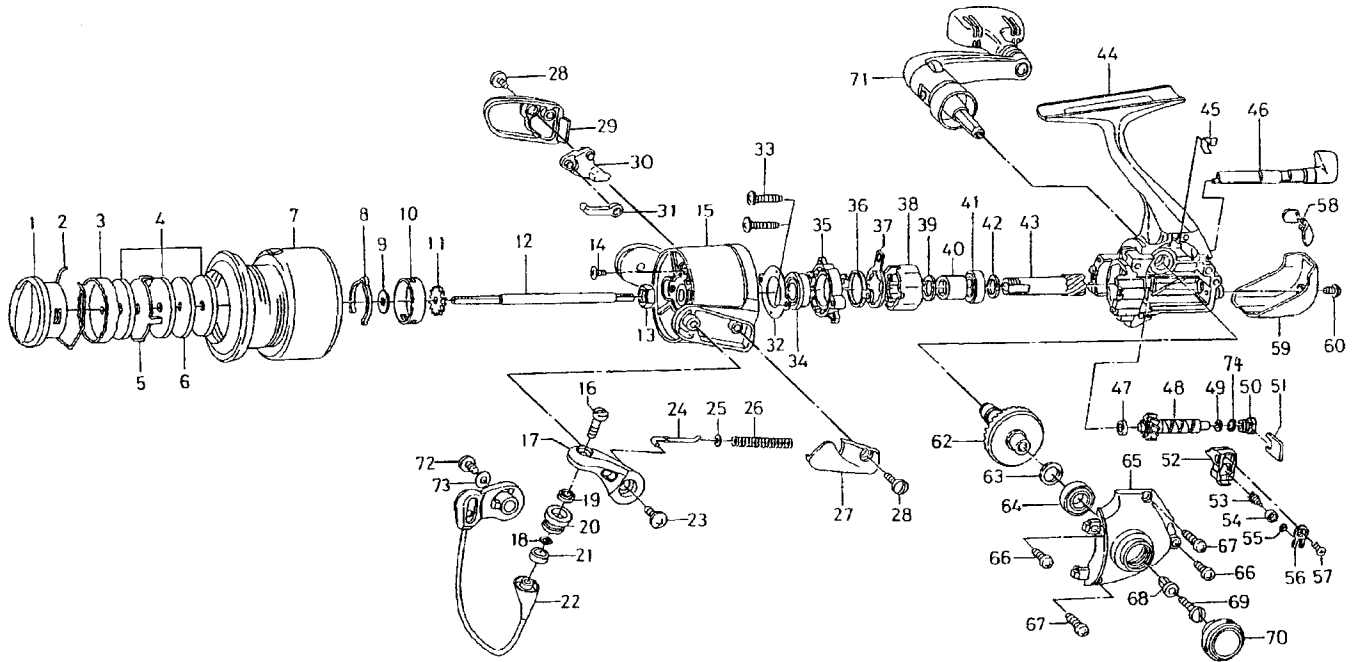

# SPINNING REEL TEAM DAIWA-S3000CU / 3500CU

Key No.	Parts No.	Parts Name
2-7	G11-7401	SPOOL
1	F66-2002	DRAG KNOB
2	F71-0001	DRAG WASHER RET
3	F68-1301	DRAG KNOB CLICK PLT
4	F69-8001	DRAG WASHER
5	F67-6401	EARED WASHER
6	F68-1101	KEY WASHER
8	F70-9001	SPOOL CLICK LEAF SPRING
9	E39-7901	SPOOL WASHER
10	F69-7901	CLICK LEAF SPRING HOLDER
11	E41-3101	CLICK GEAR
12	F68-0001	MAIN SHAFT
13	340-6604	ROTOR NUT
14	B55-7601	ROTOR NUT LOCK SCREW
15	F95-2602	ROTOR
16	F92-1701	LINE ROLLER SCREW
17	F89-2208	BAIL ARM
18	F89-7101	LINE ROLLER WASHER
19	F62-5102	BALL BEARING A
20	F92-1601	LINE ROLLER
21	G04-7601	LINE ROLLER COLLAR
22	F92-1102	BAIL
23	F89-2501	BAIL ARM SCREW
24	F89-2301	BAIL SPRING SHAFT
25	E31-3901	BAIL SPRING WASHER
26	F92-0901	BAIL SPRING
27	F92-1004	BAIL SPRING COVER
28	351-1801	BAIL HOLDER COVER SCREW
29	F92-1504	BAIL TRIP COVER
30	F62-4701	BAIL TRIP LEVER
31	F64-6301	BAIL TRIP PLT
32	F95-2501	BEARING RET A
33	E24-7402	BEARING RET SCREW
34	F25-2901	BALL BEARING B
35	F95-2401	BEARING RET B
36	F67-9701	BEARING RET C
37	F64-1401	ROLLER CLUTCH RET
38	F64-1201	ROLLER CLUTCH
39	373-7814	ROLLER CLUTCH WASHER
40	F73-2203	SPACING SLEEVE
41	F64-1101	BALL BEARING C