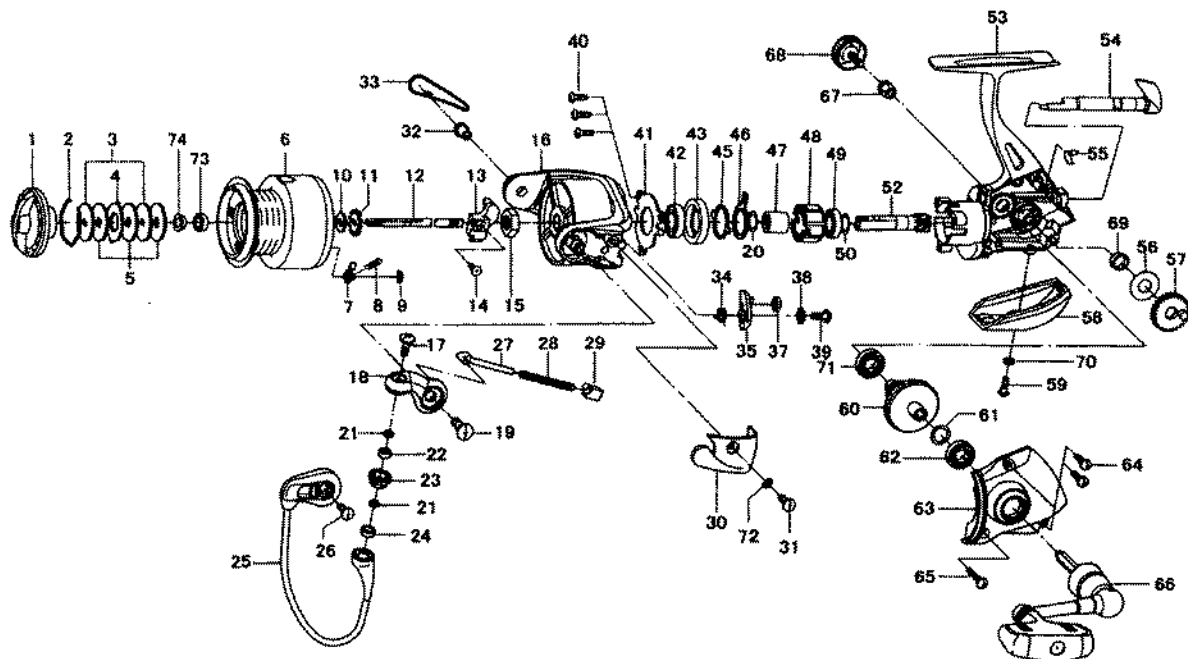

# TEAM DAIWA ADVANTAGE 3500/4000

Key No.	Parts No.	Parts Name
1	G44-7701	DRAG KNOB
2	F37-3301	DRAG WASHER RET
3	F09-4901	KEY WASHER
4	373-3603	EARED WASHER
5	E13-6001	DRAG WASHER
2-9	G45-2301	SPOOL/ EXTRA SPOOL
7	B07-5304	CLICK PAWL
8	G36-6501	CLICK SPRING
9	320-5901	CLICK RET
10	F09-4701	SPOOL WASHER
11	E46-2701	CLICK GEAR
12	G29-1601	MAIN SHAFT
13	G02-5501	OSC SLIDER
14	352-1505	OSC SLIDER SCREW
15	G12-3301	ROTOR NUT
16	G23-0213	ROTOR
17	G19-5601	LINE ROLLER SCREW
18	G19-4506	BAIL ARM
19	G22-4901	BAIL ARM SCREW
21	F89-7101	LINE ROLLER WASHER
22	G28-1601	BALL BEARING A
23	F92-1601	LINE ROLLER
24	G04-7601	LINE ROLLER COLLAR
25	G51-4701	BAIL
26	351-6101	BAIL HOLDER SCREW
27	G01-7502	BAIL SPRING SHAFT
28	G14-8601	BAIL SPRING
29	G01-7401	BAIL SPRING HOLDER
30	G23-0306	BAIL SPRING COVER
31	G20-5102	BAIL SPRING COVER SCREW
32	G19-5101	BAIL HOLDER NUT
33	G45-0301	BAIL HOLDER COVER
34	G19-4101	BAIL TRIP LEVER SPRING
35	G26-5402	BAIL TRIP LEVER
37	G19-4301	BRAKE SHOE
38	375-3008	BAIL TRIP LEVER WASHER
39	G19-3701	BAIL TRIP LEVER SCREW

### SPECIAL PART FOR TDA4000

Key No.	Parts No.	Parts Name
2-9	G45-2501	SPOOL/ EXTRA SPOOL