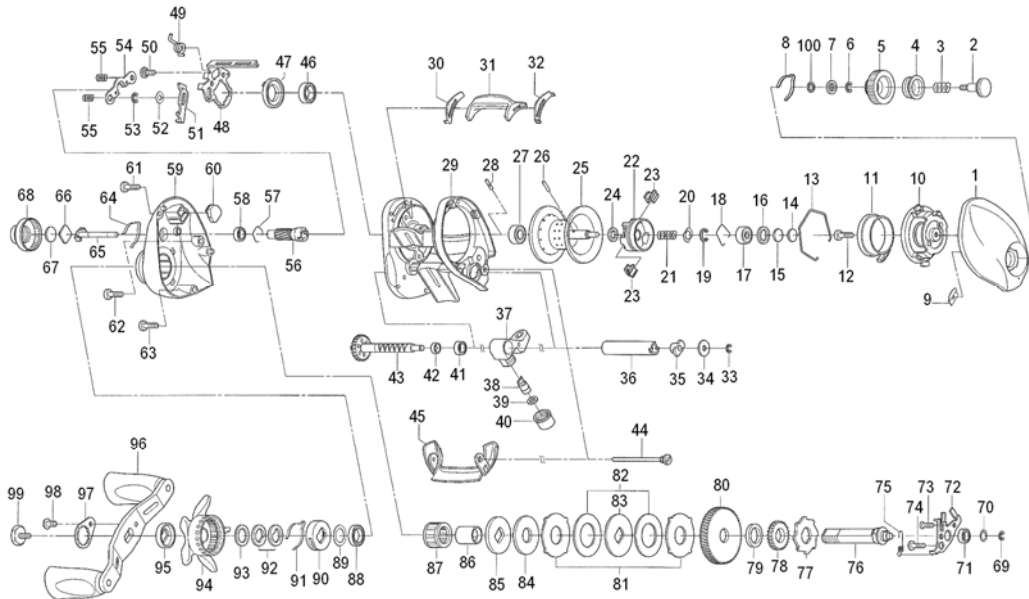

STEEZ 103HLA

Please order by parts number, not key number

Key No.	Parts No.	Parts Name	Key No.	Parts No.	Parts Name
1	G81-4301	R/S PLT	56	G89-7101	PINION GEAR
2	F57-7901	SET PLT SCREW	57	E21-9701	BEARING RET B
3	E16-7101	SET PLT SPRING	58	G46-6202	BALL BEARING D
4	F77-0704	BRAKE DIAL WASHER A	59	G89-7301	L/S PLT
5	G75-7402	BRAKE ADJ KNOB	60	G26-2301	CLUTCH CAM PLT B
6	B33-9801	BRAKE DIAL RET A	61	G04-0814	L/S PLT SCREW A
7	F63-7701	BRAKE DIAL WASHER B	62	G04-0815	L/S PLT SCREW B
8	F05-1701	BRAKE CLICK SPRING	63	G04-0801	L/S PLT SCREW C
9	F61-3401	BRAKE DIAL RET B	64	F26-2701	CLICK LEAF SPRING A
10	G81-4501	RIGHT SET PLT	65	G01-5501	PINION SHAFT
11	G75-7701	MAGNET HOLDER	66	B17-5401	SPOOL ADJ CAP METAL
12	351-0906	RIGHT SET PLT SCREW	67	B17-5503	RUBBER WASHER
13	G75-7801	MAGNET HOLDER RET	68	G77-4701	CAST CONTROL CAP
14	375-7404	SPACER A	69	320-5901	DRIVE SHAFT RET A
15	375-7411	SPACER B	70	G35-5203	DRIVE SHAFT WASHER
16	G18-5101	SPACER C	71	G46-6202	BALL BEARING E
17	G51-1503	BALL BEARING A	72	G81-3801	DRIVE SHAFT RET B
18	F03-2201	BEARING RET A	73	E13-4503	CLUTCH LEVER SCREW
19-28	Z01-7768	SPOOL	74	G87-5801	DRIVE SHAFT RET B SCREW
29	G81-3402	FRAME	75	G75-5401	CLUTCH TRIP PLT SPRING
30	G75-4401	CLUTCH LEVER PLT A	76	G75-5001	DRIVE SHAFT
31	G75-4501	CLUTCH LEVER	77	G75-6001	A/R RATCHET
32	G75-4301	CLUTCH LEVER PLT B	78	G75-6101	DRIVE GEAR A
33	320-5901	WORM SHAFT RET	79	G87-8301	DRIVE GEAR WASHER
34	F65-5501	WORM SHAFT WASHER	80	G81-4101	DRIVE GEAR B
35	B71-5601	WORM SHAFT HOLDER	81	F79-6102	EARED WASHER
36	F83-6502	LEVEL WIND GUARD	82	G42-8501	DRAG WASHER A
37	G75-5701	LINE GUIDE	83	F79-6303	KEY WASHER A
38	121-4212	LINE GUIDE PAWL	84	G45-5801	DRAG WASHER B
39	373-1303	LINE GUIDE WASHER	85	B36-0306	KEY WASHER B
40	F40-2801	PAWL CAP	86	G01-1401	GEAR SHAFT COLLAR
41	G46-6202	BALL BEARING B	87	G81-9801	ROLLER CLUTCH
42	G01-0701	WORM SHAFT COLLAR	88	G75-6301	BALL BEARING F
43	G85-0901	WORM SHAFT	89	B55-3801	BEARING WASHER
44	G35-8702	STABILIZER BAR	90	F02-8201	CLICK LEAF SPRING HOLDER
45	G75-6802	FRONT PLT	91	F03-2401	CLICK LEAF SPRING B
46	G52-0503	BALL BEARING C	92	150-8901	SPRING WASHER
47	G51-7301	CLUTCH CAM	93	373-7810	SPACING SLEEVE
48	G81-3601	CLUTCH CAM PLT A	94	G77-5102	STAR DRAG
49	G81-3901	CLUTCH CAM SPRING	95	F85-0401	HANDLE COLLAR
50	G00-9701	CLUTCH CAM SCREW	96	G89-7201	HANDLE
51	G81-3701	CLUTCH TRIP PLT	97	G77-9201	HANDLE NUT PLT
52	G53-9401	CLUTCH TRIP PLT WASHER	98	G83-5501	HANDLE NUT PLT SCREW
53	320-5901	CLUTCH TRIP PLT RET	99	G77-9101	HANDLE SCREW
54	G35-7901	YOKE	100	375-4104	BRAKE DIAL WASHER C
55	G35-8001	YOKE SPRING			