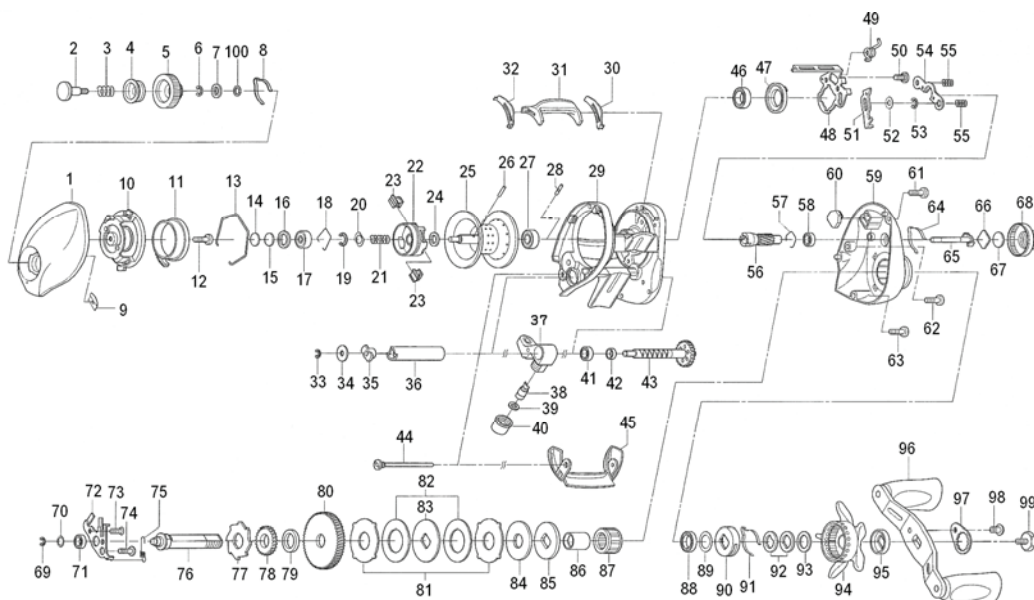

STEEZ 103HA

Key No.	Parts No.	Parts Name	Key No.	Parts No.	Parts Name
1	G75-7301	L/S PLT	56	G89-7101	PINION GEAR
2	F57-7901	SET PLT SCREW	57	E21-9701	BEARING RET B
3	E16-7101	SET PLT SPRING	58	G46-6202	BALL BEARING D
4	F77-0704	BRAKE DIAL WASHER A	59	G89-7001	R/S PLT
5	G75-7401	BRAKE ADJ KNOB	60	G26-2301	CLUTCH CAM PLT B
6	B33-9801	BRAKE DIAL RET A	61	G04-0814	R/S PLT SCREW A
7	F63-7701	BRAKE DIAL WASHER B	62	G04-0815	R/S PLT SCREW B
8	F05-1701	BRAKE CLICK SPRING	63	G04-0801	R/S PLT SCREW C
9	F61-3401	BRAKE DIAL RET B	64	F26-2701	CLICK LEAF SPRING A
10	G75-7001	LEFT SET PLT	65	G01-5501	PINION SHAFT
11	G75-7701	MAGNET HOLDER	66	B17-5401	SPOOL ADJ CAP METAL
12	351-0906	LEFT SET PLT SCREW	67	B17-5503	RUBBER WASHER
13	G75-7801	MAGNET HOLDER RET	68	G77-4701	CAST CONTROL CAP
14	375-7404	SPACER A	69	320-5901	DRIVE SHAFT RET A
15	375-7411	SPACER B	70	G35-5203	DRIVE SHAFT WASHER
16	G18-5101	SPACER C	71	G46-6202	BALL BEARING E
17	G51-1503	BALL BEARING A	72	G75-5101	DRIVE SHAFT RET B
18	F03-2201	BEARING RET A	73	E13-4503	CLUTCH LEVER SCREW
19-28	Z01-7768	SPOOL	74	G87-5801	DRIVE SHAFT RET B SCREW
29	G75-4102	FRAME	75	G75-5401	CLUTCH TRIP PLT SPRING
30	G75-4301	CLUTCH LEVER PLT A	76	G75-5001	DRIVE SHAFT
31	G75-4501	CLUTCH LEVER	77	G75-6001	A/R RATCHET
32	G75-4401	CLUTCH LEVER PLT B	78	G75-6101	DRIVE GEAR A
33	320-5901	WORM SHAFT RET	79	G87-8301	DRIVE GEAR WASHER
34	F65-5501	WORM SHAFT WASHER	80	G75-6201	DRIVE GEAR B
35	B71-5601	WORM SHAFT HOLDER	81	F79-6102	EARED WASHER
36	F83-6502	LEVEL WIND GUARD	82	G42-8501	DRAG WASHER A
37	G75-5701	LINE GUIDE	83	F79-6303	KEY WASHER A
38	121-4212	LINE GUIDE PAWL	84	G45-5801	DRAG WASHER B
39	373-1303	LINE GUIDE WASHER	85	B36-0306	KEY WASHER B
40	F40-2801	PAWL CAP	86	G01-1401	GEAR SHAFT COLLAR
41	G46-6202	BALL BEARING B	87	G81-9801	ROLLER CLUTCH
42	G01-0701	WORM SHAFT COLLAR	88	G75-6301	BALL BEARING F
43	G85-0901	WORM SHAFT	89	B55-3801	BEARING WASHER
44	G35-8702	STABILIZER BAR	90	F02-8201	CLICK LEAF SPRING HOLDER
45	G75-6802	FRONT PLT	91	F03-2401	CLICK LEAF SPRING B
46	G52-0503	BALL BEARING C	92	150-8901	SPRING WASHER
47	G35-7101	CLUTCH CAM	93	373-7810	SPACING SLEEVE
48	G75-4801	CLUTCH CAM PLT A	94	G77-5101	STAR DRAG
49	G75-5301	CLUTCH CAM SPRING	95	F85-0401	HANDLE COLLAR
50	G00-9701	CLUTCH CAM SCREW	96	G89-7201	HANDLE
51	G75-4901	CLUTCH TRIP PLT	97	G77-9201	HANDLE NUT PLT
52	G53-9401	CLUTCH TRIP PLT WASHER	98	G83-5501	HANDLE NUT PLT SCREW
53	320-5901	CLUTCH TRIP PLT RET	99	G77-9101	HANDLE SCREW
54	G35-7901	YOKE	100	375-4104	BRAKE DIAL WASHER C
55	G35-8001	YOKE SPRING			