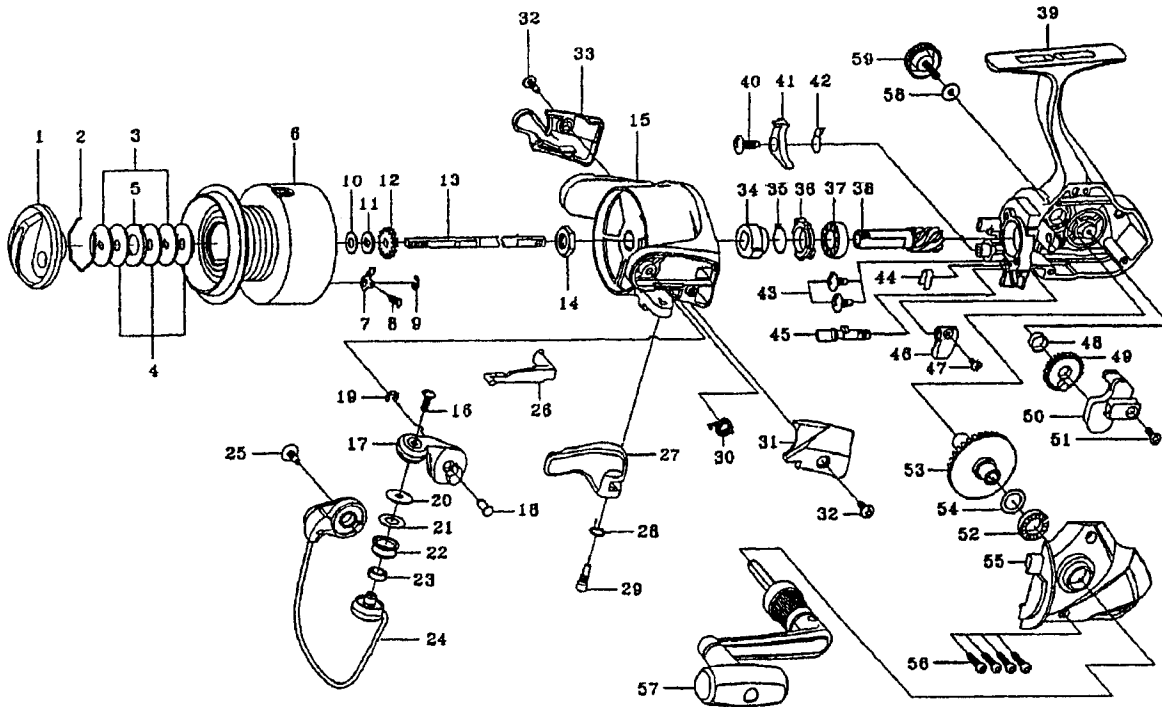

SPINSTAR-Z3505C

Key No.	Parts No.	Parts Name	Key No.	Parts No.	Parts Name
2-9	G10-7801	SPOOL	30	F12-8901	BAIL SPRING
2-9	G17-1101	SPOOL (EXTRA)	31	F31-4511	BAIL SPRING COVER
1	F32-9508	DRAG KNOB	32	E36-4202	BAIL HOLDER COVER SCREW
2	171-7701	DRAG WASHER RET	33	F31-4611	BAIL HOLDER COVER
3	F09-4901	KEY WASHER	34	F24-8901	A/R RATCHET
4	E13-6003	DRAG WASHER	35	F20-1101	A/R PAWL SPRING B
5	373-3603	EARED WASHER	36	F20-1001	A/R COLLAR
7	B07-5304	CLICK PAWL	37	L03-6502	BALL BEARING B
8	E40-3101	CLICK SPRING	38	E52-0101	PINION GEAR
9	320-5901	CLICK RET	39	G07-0403	BODY
10	F09-4800	SPOOL WASHER A	40	E00-7101	BEARING RET SCREW
11	F09-4701	SPOOL WASHER B	41	F19-9901	A/R PAWL
12	E46-2701	CLICK GEAR	42	F19-9801	A/R PAWL SPRING
13	F99-2301	MAIN SHAFT	43	E08-7801	A/R PAWL SCREW
14	340-6602	ROTOR NUT	44	F19-5201	A/R CAM SPRING
15	F62-0306	ROTOR	45	F98-9301	A/R CAM
16	B67-9304	LINE ROLLER SCREW	46	F98-9201	A/R LEVER
17	F61-9301	BAIL ARM	47	F98-9401	A/R LEVER SCREW
18	E49-3501	BAIL ARM SCREW	48	F13-1601	OSC GEAR COLLAR
19	320-5901	BAIL ARM SCREW RET	49	G18-9301	OSC GEAR
20	F44-6302	ROLLER COLLAR	50	F99-2201	OSC SLIDER
21	F44-6202	LINE ROLLER WASHER	51	352-1505	OSC SLIDER SCREW
22	F45-4902	LINE ROLLER	52	631-6901	BALL BEARING C
23	F05-5601	BALL BEARING A	53	E52-0201	DRIVE GEAR
24	G10-7601	BAIL	54	373-7808	DRIVE GEAR WASHER
25	B84-2102	BAIL HOLDER SCREW	55	F99-2405	SIDE COVER
26	E46-2101	BAIL TRIP LEVER	56	E15-8602	SIDE COVER SCREW
27	F18-0001	TRIGGER LEVER	57	G07-0501	HANDLE
28	E36-9901	TRIGGER SPRING	58	F02-0201	HANDLE WASHER
29	E37-0003	TRIGGER SCREW	59	F03-5605	HANDLE SCREW