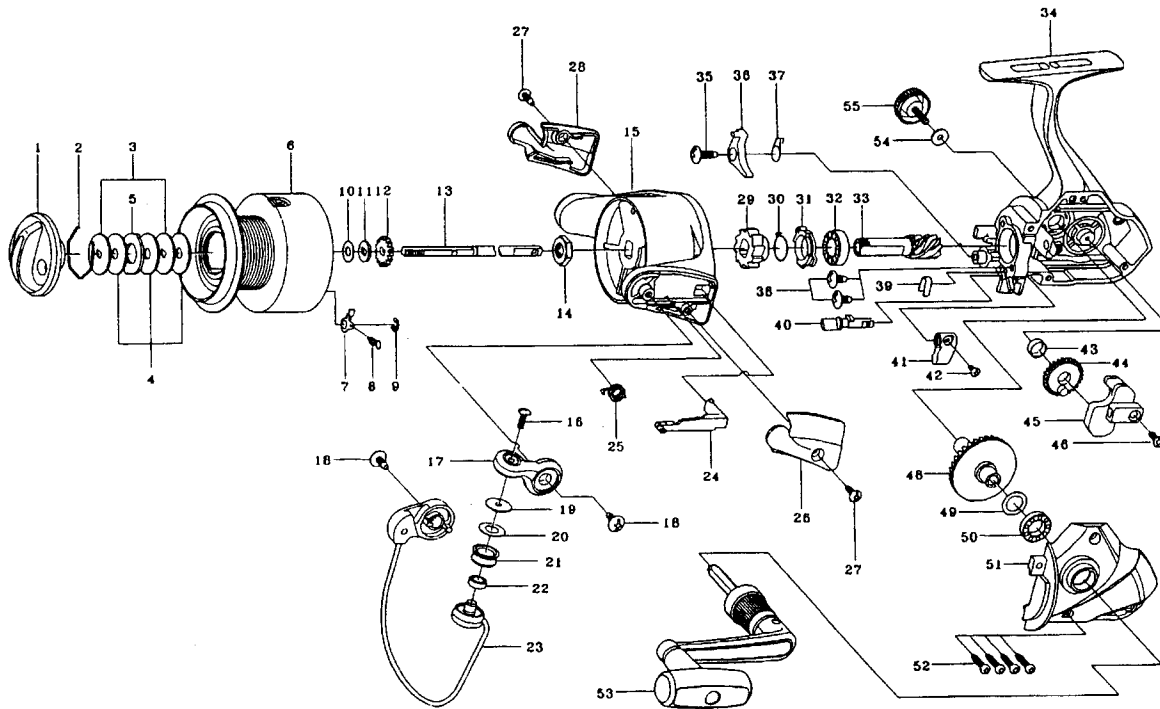

# SPINSTAR-Z3500C / 4000C

Key No.	Parts No.	Parts Name
2-9	G07-0801	SPOOL
2-9	G12-1901	SPOOL (EXTRA)
1	F32-9508	DRAG KNOB
2	171-7701	DRAG WASHER RET
3	F09-4901	KEY WASHER
4	E13-6003	DRAG WASHER
5	373-3603	EARED WASHER
7	B07-5304	CLICK PAWL
8	E40-3101	CLICK SPRING
9	320-5901	CLICK RET
10	F09-4800	SPOOL WASHER A
11	F09-4701	SPOOL WASHER B
12	E46-2701	CLICK GEAR
13	F99-2301	MAIN SHAFT
14	340-6602	ROTOR NUT
15	F31-3908	ROTOR
16	B67-9304	LINE ROLLER SCREW
17	F61-9201	BAIL ARM
18	B84-2102	BAIL HOLDER SCREW
19	F44-6302	ROLLER COLLAR
20	F44-6202	LINE ROLLER WASHER
21	F45-4902	LINE ROLLER
22	F05-5601	BALL BEARING A
23	F99-2701	BAIL
24	E46-2101	BAIL TRIP LEVER
25	F12-8901	BAIL SPRING
26	F31-4324	BAIL SPRING COVER
27	E36-4202	BAIL HOLDER COVER SCREW
28	F31-4408	BAIL HOLDER COVER
29	F31-9801	A/R RATCHET
30	F20-1101	A/R PAWL SPRING B
31	F20-1001	A/R COLLAR
32	L03-6502	BALL BEARING B

Key No.	Parts No.	Parts Name
33	E52-0101	PINION GEAR
34	G07-0401	BODY
35	E00-7101	A/R PAWL SCREW
36	F19-9901	A/R PAWL
37	F19-9801	A/R PAWL SPRING A
38	E03-7801	BEARING RET SCREW
39	F19-5201	A/R CAM SPRING
40	F98-9301	A/R CAM
41	F98-9201	A/R LEVER
42	F98-9401	A/R LEVER SCREW
43	F13-1601	OSC GEAR COLLAR
44	G18-9301	OSC GEAR
45	F99-2201	OSC SLIDER
46	352-1505	OSC SLIDER SCREW
48	E52-0201	DRIVE GEAR
49	373-7808	DRIVE GEAR WASHER
50	631-6901	BALL BEARING C
51	F99-2403	SIDE COVER
52	E15-8602	SIDE COVER SCREW
53	G07-0501	HANDLE
54	F02-0201	HANDLE WASHER
55	F03-5605	HANDLE SCREW

### 24000C Special Parts

Key No.	Parts No.	Parts Name
2-9	G07-1201	SPOOL
2-9	G12-2101	SPOOL (EXTRA)
15	F31-4208	ROTOR
23	F99-4001	BAIL
24	E46-3101	BAIL TRIP LEVER
34	G07-0402	BODY
51	F99-2404	SIDE COVER