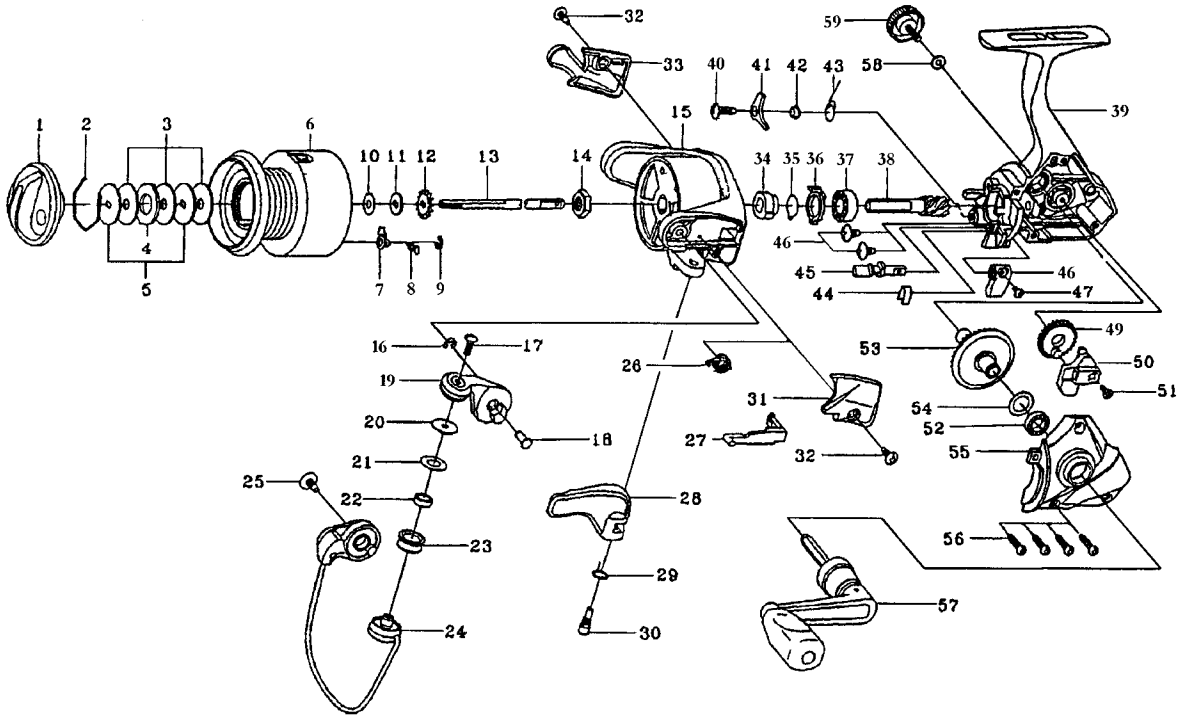

SPINSTAR-Z2505C

Key No.	Parts No.	Parts Name	Key No.	Parts No.	Parts Name
2-9	G10-7401	SPOOL	30	E37-0003	TRIGGER SCREW
2-9	G17-1001	SPOOL (EXTRA)	31	F31-0511	BAIL SPRING COVER
1	F32-2108	DRAG KNOB	32	E36-4202	BAIL HOLDER COVER SCREW
2	171-7701	DRAG WASHER RET	33	F31-0611	BAIL HOLDER COVER
3	E13-6003	DRAG WASHER	34	E49-2401	A/R RATCHET
4	373-3603	EARED WASHER	35	F19-6301	A/R PAWL SPRING B
5	E46-7201	KEY WASHER	36	F19-6201	A/R COLLAR
7	B07-5304	CLICK PAWL	37	L03-6601	BALL BEARING B
8	E40-3101	CLICK SPRING	38	E51-9801	PINION GEAR
9	320-5901	CLICK RET	39	G04-9102	BODY
10	E39-8000	SPOOL WASHER A	40	L00-1801	A/R PAWL SCREW
11	E46-7101	SPOOL WASHER B	41	F19-5301	A/R PAWL
12	270-6501	CLICK GEAR	42	L01-4302	A/R PAWL COLLAR
13	F99-0601	MAIN SHAFT	43	L00-1501	A/R PAWL SPRING A
14	341-9201	ROTOR NUT	44	F19-5201	A/R CAM SPRING
15	F31-0116	ROTOR	45	F98-9301	A/R CAM
16	320-5901	BAIL ARM SCREW RET	46	F98-9201	A/R LEVER
17	B67-9304	LINE ROLLER SCREW	47	F98-9401	A/R LEVER SCREW
18	E49-3501	BAIL ARM SCREW	48	E03-7801	BEARING RET SCREW
19	F61-9301	BAIL ARM	49	F67-7401	OSC GEAR
20	F44-6302	ROLLER COLLAR	50	F98-9601	OSC SLIDER
21	F44-6202	LINE ROLLER WASHER	51	351-0315	OSC SLIDER SCREW
22	F05-5601	BALL BEARING A	52	631-6901	BALL BEARING C
23	F47-2401	LINE ROLLER	53	F17-0001	DRIVE GEAR
24	G10-7201	BAIL	54	373-7808	DRIVE GEAR WASHER
25	B84-2102	BAIL HOLDER SCREW	55	F98-9703	SIDE COVER
26	F12-8901	BAIL SPRING	56	E15-8602	SIDE COVER SCREW
27	E45-1601	BAIL TRIP LEVER	57	G04-9201	HANDLE
28	F18-0011	TRIGGER LEVER	58	F02-0201	HANDLE WASHER
29	E36-9901	TRIGGER SPRING	59	F03-5605	HANDLE SCREW