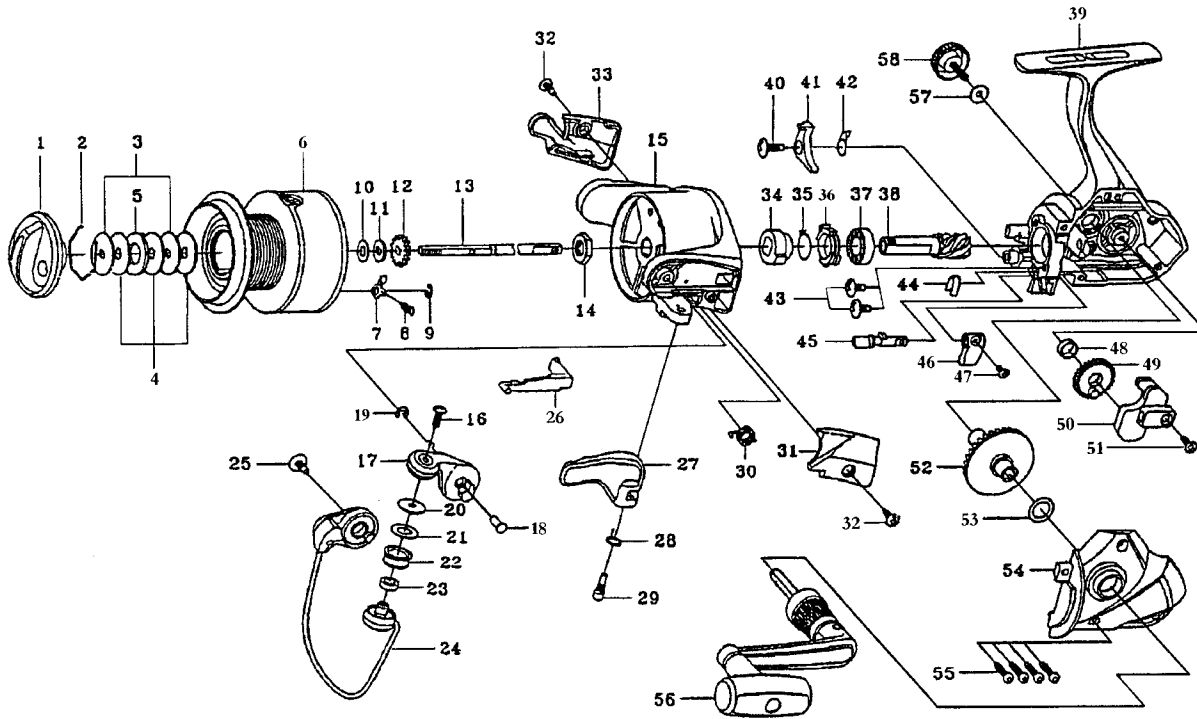

SPINSTAR-X3505C

Key No.	Parts No.	Parts Name
2-9	G10-7901	SPOOL
1	F32-9507	DRAG KNOB
2	171-7701	DRAG WASHER RET
3	F09-4901	KEY WASHER
4	E13-6003	DRAG WASHER
5	373-3603	EARED WASHER
7	B07-5304	CLICK PAWL
8	E40-3101	CLICK SPRING
9	320-5901	CLICK RET
10	F09-4800	SPOOL WASHER A
11	F09-4701	SPOOL WASHER B
12	E46-2701	CLICK GEAR
13	F99-2301	MAIN SHAFT
14	340-6602	ROTOR NUT
15	F62-0307	ROTOR
16	B67-9304	LINE ROLLER SCREW
17	F61-9303	BAIL ARM
18	E49-3501	BAIL ARM SCREW
19	320-5901	BAIL ARM SCREW RET
20	F44-6302	ROLLER COLLAR
21	F44-6202	LINE ROLLER WASHER
22	F45-4901	LINE ROLLER
23	F47-3401	LINE ROLLER BUSHING
24	G10-7602	BAIL
25	B84-2102	BAIL HOLDER SCREW
26	E46-2101	BAIL TRIP LEVER
27	F18-0012	TRIGGER LEVER
28	E36-9901	TRIGGER SPRING
29	E37-0003	TRIGGER SCREW

Key No.	Parts No.	Parts Name
30	F12-8901	BAIL SPRING
31	F31-4512	BAIL SPRING COVER
32	E36-4202	BAIL HOLDER COVER SCREW
33	F31-4612	BAIL HOLDER COVER
34	F24-8901	A/R RATCHET
35	F20-1101	A/R PAWL SPRING B
36	F20-1001	A/R COLLAR
37	L03-6502	BALL BEARING
38	E52-0101	PINION GEAR
39	G07-0903	BODY
40	E00-7101	A/R PAWL SCREW
41	F19-9901	A/R PAWL
42	F19-9801	A/R PAWL SPRING A
43	E03-7801	BEARING RET SCREW
44	F19-5201	A/R CAM SPRING
45	F98-9301	A/R CAM
46	F98-9202	A/R LEVER
47	F98-9401	A/R LEVER SCREW
48	F13-1601	OSC GEAR COLLAR
49	G18-9301	OSC GEAR
50	F99-2201	OSC SLIDER
51	352-1505	OSC SLIDER SCREW
52	E52-0201	DRIVE GEAR
53	373-7808	DRIVE GEAR WASHER
54	F99-3405	SIDE COVER
55	E15-8602	SIDE COVER SCREW
56	G07-1001	HANDLE
57	F02-0201	HANDLE WASHER
58	B92-5012	HANDLE SCREW