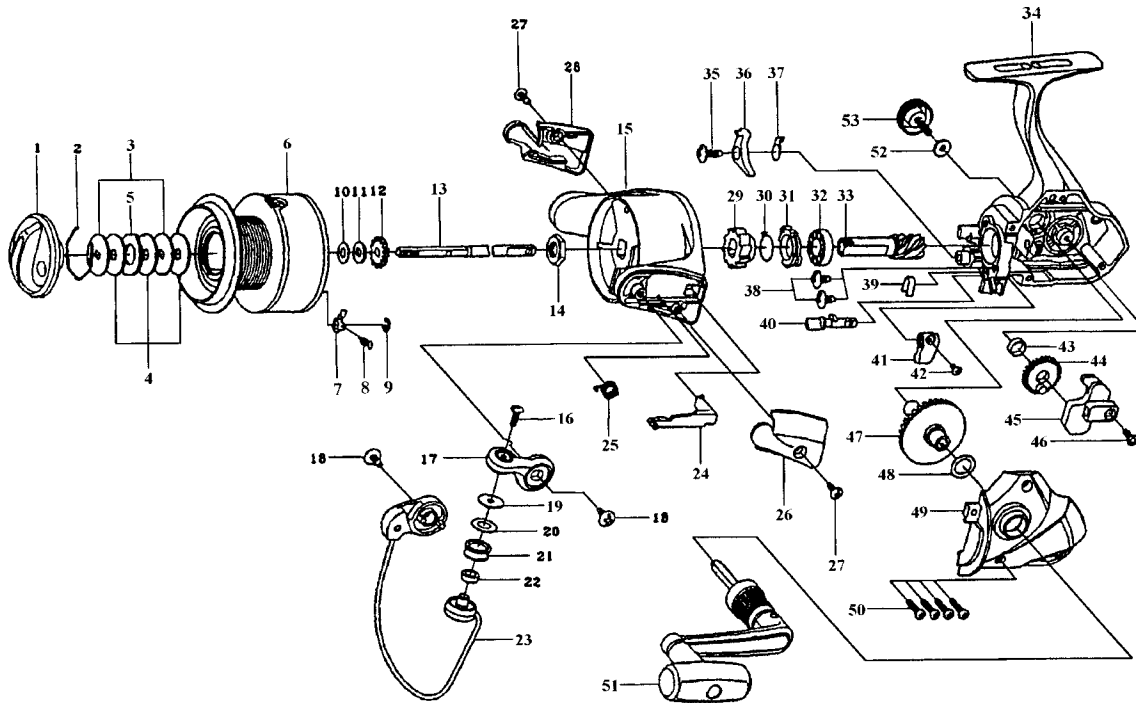

SPINSTAR-X3500C / 4000C

Key No.	Parts No.	Parts Name
2-9	G07-1101	SPOOL
1	F32-9507	DRAG KNOB
2	171-7701	DRAG WASHER RET
3	F09-4901	KEY WASHER
4	E13-6003	DRAG WASHER
5	373-3603	EARED WASHER
7	B07-5304	CLICK PAWL
8	E40-3101	CLICK SPRING
9	320-5901	CLICK RET
10	F09-4800	SPOOL WASHER A
11	F09-4701	SPOOL WASHER B
12	E46-2701	CLICK GEAR
13	F99-2301	MAIN SHAFT
14	340-6602	ROTOR NUT
15	F31-3907	ROTOR
16	B67-9304	LINE ROLLER SCREW
17	F61-9203	BAIL ARM
18	B84-2102	BAIL HOLDER SCREW
19	F44-6302	ROLLER COLLAR
20	F44-6202	LINE ROLLER WASHER
21	F45-4901	LINE ROLLER
22	F47-3401	LINE ROLLER BUSHING
23	F99-2702	BAIL
24	E46-2101	BAIL TRIP LEVER
25	F12-8901	BAIL SPRING
26	F31-4321	BAIL SPRING COVER
27	E36-4202	BAIL HOLDER COVER SCREW
28	F31-4407	BAIL HOLDER COVER
29	F31-9801	A/R RATCHET
30	F20-1101	A/R PAWL SPRING B
31	F20-1001	A/R COLLAR

Key No.	Parts No.	Parts Name
32	L03-6502	BALL BEARING
33	E52-0101	PINION GEAR
34	G07-0901	BODY
35	E00-7101	A/R PAWL SCREW
36	F19-9901	A/R PAWL
37	F19-9801	A/R PAWL SPRING
38	E03-7801	BEARING RET SCREW
39	F19-5201	A/R CAM SPRING
40	F98-9301	A/R CAM
41	F98-9202	A/R LEVER
42	F98-9401	A/R LEVER SCREW
43	F13-1601	OSC GEAR COLLAR
44	G18-9301	OSC GEAR
45	F99-2201	OSC SLIDER
46	352-1505	OSC SLIDER SCREW
47	E52-0201	DRIVE GEAR
48	373-7808	DRIVE GEAR WASHER
49	F99-3403	SIDE COVER
50	E15-8602	SIDE COVER SCREW
51	G07-1001	HANDLE
52	F02-0201	HANDLE WASHER
53	B92-5012	HANDLE SCREW

X4000C Special Parts

Key No.	Parts No.	Parts Name
2-9	G07-1301	SPOOL
15	F31-4207	ROTOR
23	F99-4002	BAIL
24	E46-3101	BAIL TRIP LEVER
34	G07-0902	BODY
49	F99-3404	SIDE COVER