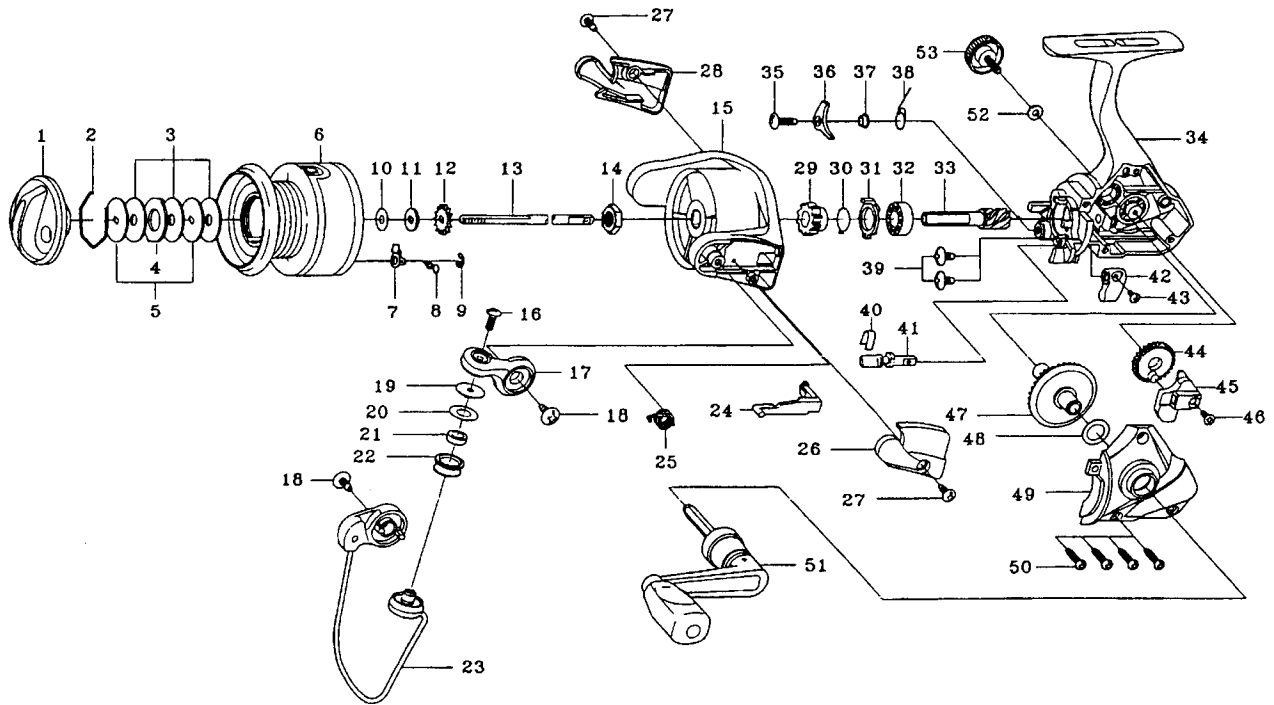

SPINNING REEL SPINSTAR-X2500C

Key No.	Parts No.	Parts Name
2-9	G04-9801	SPOOL
1	F32-2107	DRAG KNOB
2	171-7701	DRAG WASHER RET
3	E13-6003	DRAG WASHER
4	373-3603	EARED WASHER
5	E46-7201	KEY WASHER
7	B07-5304	CLICK PAWL
8	E40-3101	CLICK SPRING
9	320-5901	CLICK RET
10	E39-8000	SPOOL WASHER A
11	E46-7101	SPOOL WASHER B
12	270-6501	CLICK GEAR
13	F99-0601	MAIN SHAFT
14	341-9201	ROTOR NUT
15	F31-1407	ROTOR
16	B67-9304	LINE ROLLER SCREW
17	F61-9203	BAIL ARM
18	B84-2102	BAIL HOLDER SCREW
19	F44-6302	ROLLER COLLAR
20	F44-6202	LINE ROLLER WASHER
21	F47-3401	LINE ROLLER BUSHING
22	F47-2402	LINE ROLLER
23	F99-1602	BAIL
24	E45-1601	BAIL TRIP LEVER
25	F12-8901	BAIL SPRING
26	F31-0327	BAIL SPRING COVER
27	E36-4202	BAIL HOLDER COVER SCREW

Key No.	Parts No.	Parts Name
28	F31-0407	BAIL HOLDER COVER
29	F31-1502	A/R RATCHET
30	F19-6301	A/R PAWL SPRING B
31	F19-6201	A/R COLLAR
32	L03-6601	BALL BEARING
33	E51-9801	PINION GEAR
34	G04-9601	BODY
35	L00-1801	A/R PAWL SCREW
36	F19-5301	A/R PAWL
37	L01-4302	A/R PAWL COLLAR
38	L00-1501	A/R PAWL SPRING A
39	E03-7801	BEARING RET SCREW
40	F19-5201	A/R CAM SPRING
41	F98-9301	A/R CAM
42	F98-9202	A/R LEVER
43	F98-9401	A/R LEVER SCREW
44	F67-7401	OSC GEAR
45	F98-9601	OSC SLIDER
46	351-0315	OSC SLIDER SCREW
47	F17-0001	DRIVE GEAR
48	373-7808	DRIVE GEAR WASHER
49	F99-0802	SIDE COVER
50	E15-8602	SIDE COVER SCREW
51	G04-9701	HANDLE
52	F02-0201	HANDLE WASHER
53	B92-5012	HANDLE SCREW