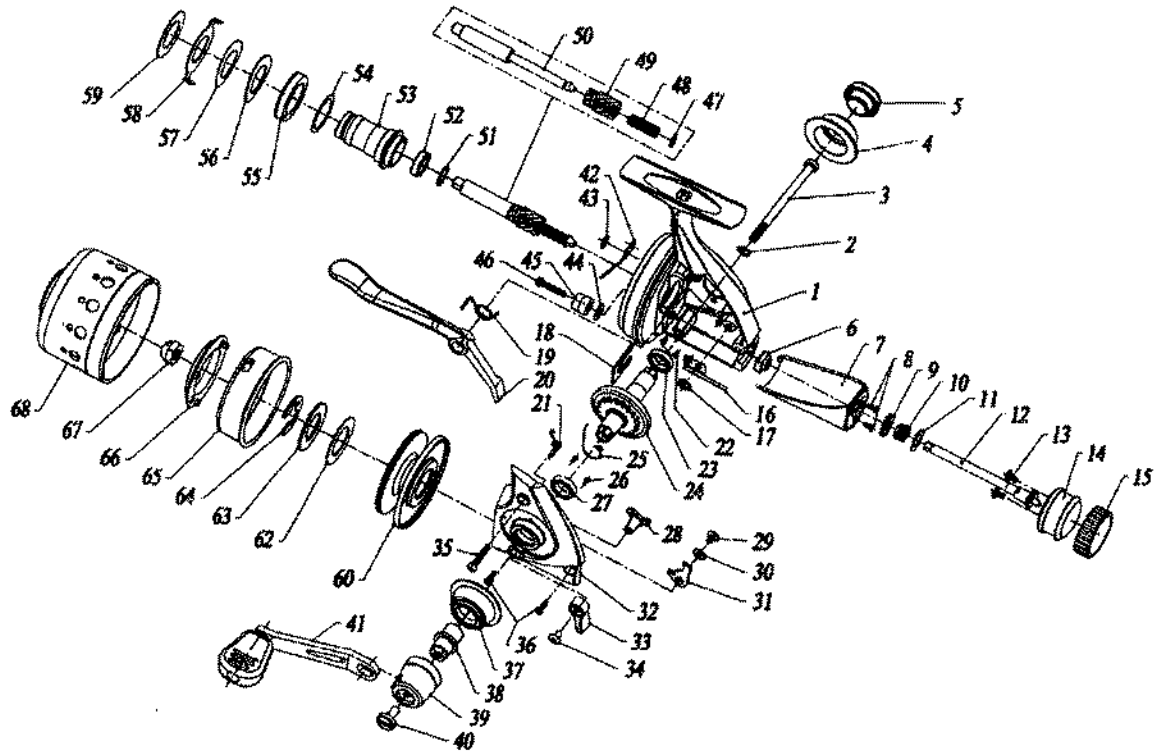

**CLOSED FACE SPINNING REEL**

**Silvercast Underspin 80/120**

Key No.	Parts No.	Parts Name
1	W32-5601	BODY
2	W31-7001	DRIVE SHAFT WASHER
3	W31-7101	DRIVE SHAFT
4	W31-5001	SIDE RING
5	W31-7201	HANDLE SCREW CAP
6	W32-5701	DRAG SHAFT HOLDER
7	W32-5801	REAR COVER
8	W32-5901	REAR COVER SCREW
9	W32-6001	CLICK GEAR
10	W32-6101	DRAG KNOB SPRING
11	W32-6201	DRAG SHAFT WASHER
12	W32-6301	DRAG SHAFT
13	W32-6401	DRAG KNOB SCREW
14	W32-6501	DRAG KNOB
15	W32-6601	O RING
16	W32-6701	CLICK SPRING A
17	W32-6801	CLICK SPRING RET A
18	W32-6901	PINION RET
19	W32-7001	CASTING TRIGGER SPRING
20	W32-7201	CASTING TRIGGER
21	W32-7301	A/R CAM SPRING
22	W32-7401	SIDE RING SCREW A
23	W31-6001	DRIVE GEAR BUSHING
24	W32-7501	DRIVE GEAR
25	W31-6501	A/R PAWL SPRING
26	W32-5901	SIDE RING SCREW B
27	W31-6001	DRIVE GEAR BUSHING
28	W32-7601	A/R CAM
29	W32-7701	A/R PAWL SCREW
30	W32-7801	A/R PAWL WASHER
31	W32-7901	A/R PAWL
32	W32-8101	SIDE COVER
33	W31-5401	A/R LEVER
34	W31-5301	A/R LEVER SCREW
35	W32-8201	SIDE COVER SCREW A
36	W31-5201	SIDE COVER SCREW B
37	W31-5001	SIDE RING
38	W32-0701	HANDLE METAL
39	W32-0801	HANDLE STAND
40	W32-0901	HANDLE SCREW

**SPECIAL PART FOR SCU120**

Key No.	Parts No.	Parts Name
1	W32-5501	BODY
20	W32-7101	CASTING TRIGGER
32	W32-8001	SIDE COVER
50	W31-8401	MAIN SHAFT
53	W32-8901	SPOOL METAL
60	W31-9401	SPOOL
65	W32-0001	ROTOR
66	W32-0201	LINE STOPPER
68	W32-9201	FRONT COVER