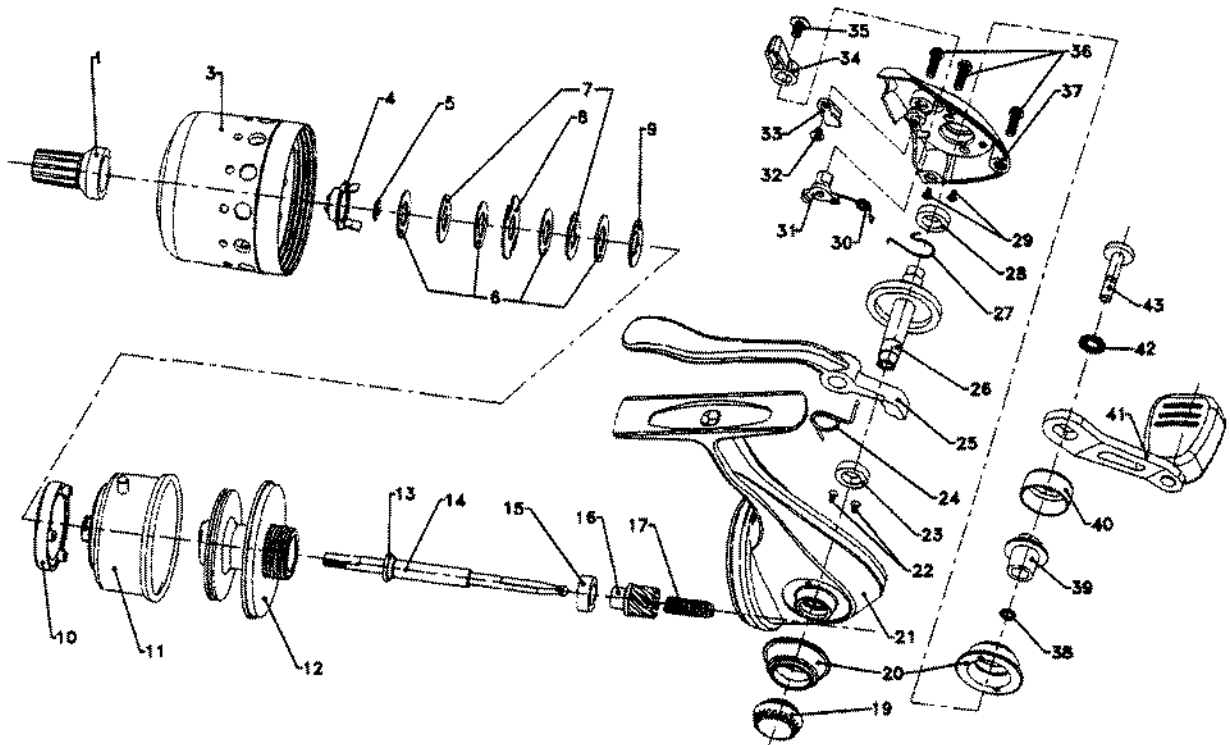

Silvercast Underspin 40

Key No.	Parts No.	Parts Name
1	W32-4501	DRAG KNOB
3	W32-4403	FRONT COVER
4	W32-4301	DRAG ADJ PLT
5	W32-4201	DRAG WASHER RET
6	W32-3901	DRAG WASHER
7	W32-4101	KEY WASHER
8	W32-4001	EARED WASHER
9	W32-3801	DRAG SPRING WASHER
10	W32-3701	LINE STOPPER
11	W32-3601	ROTOR
12	W32-3401	SPOOL
13	W32-9401	MAIN SHAFT WASHER
14	W32-3501	MAIN SHAFT
15	W32-2511	BALL BEARING
16	W32-9501	PINION GEAR
17	W32-3201	MAIN SHAFT SPRING
19	W32-3101	HANDLE SCREW CAP
20	W32-9601	SIDE RING
21	W32-9701	BODY
22	W32-9801	SIDE RING SCREW
23	W32-2501	DRIVE GEAR BUSHING

Key No.	Parts No.	Parts Name
24	W32-9901	CASTING TRIGGER SPRING
25	W32-9931	CASTING TRIGGER
26	W32-2701	DRIVE GEAR
27	W32-2801	A/R PAWL SPRING
28	W32-2501	DRIVE GEAR BUSHING
29	W32-9801	SIDE RING SCREW
30	W32-2001	A/R CAM SPRING
31	W32-2101	A/R CAM
32	W32-2401	A/R PAWL SCREW
33	W32-2201	A/R PAWL
34	W32-1601	A/R LEVER
35	W32-1501	A/R LEVER SCREW
36	W32-9951	SIDE COVER SCREW
37	W32-9971	SIDE COVER
38	W32-5001	HANDLE METAL WASHER
39	W32-4701	HANDLE METAL
40	W32-4801	HANDLE STAND
41	W32-4903	HANDLE
42	W32-5001	HANDLE WASHER
43	W32-5101	HANDLE SCREW