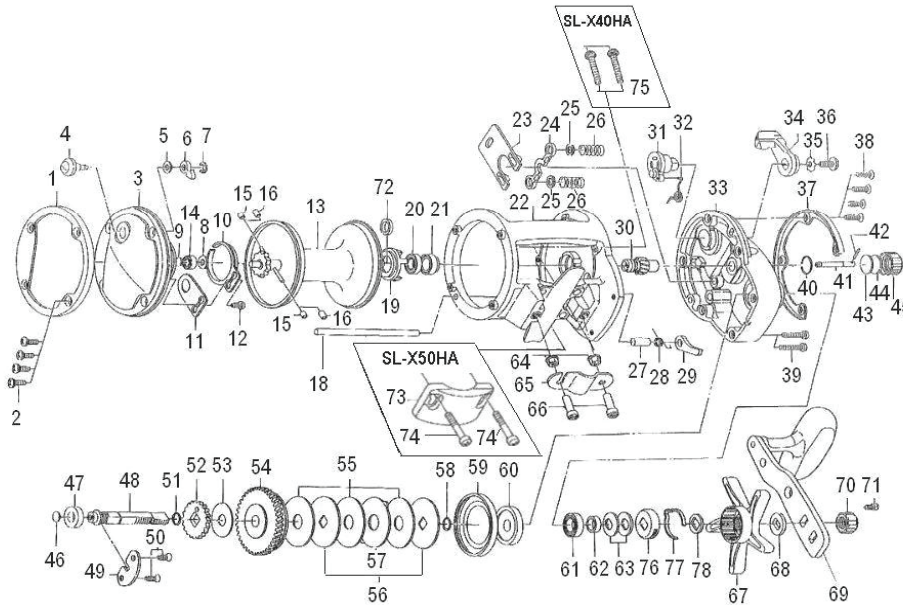

SEALINE-X40SHA / 50SHA

Key No.	Parts No.	Parts Name	Key No.	Parts No.	Parts Name
1	F09-9404	L/S OUTER RING	44	B17-5503	SPACER D
2	F09-3601	L/S PLT SCREW	45	E31-5408	CAST CONTROL CAP
3	F78-8508	L/S PLT	46	F73-3501	DRIVE SHAFT WASHER A
4	E36-1301	CLICK BUTTON	47	B73-8001	DRIVE SHAFT BUSH
5	373-1600	CLICK BUTTON WASHER	48	F73-3602	DRIVE SHAFT
6	030-6222	CLICK PAWL	49	F09-8401	DRIVE SHAFT RET
7	320-1402	CLICK PAWL RET	50	E31-6701	DRIVE SHAFT RET SCREW
8	F13-2602	SPACER A	51	F65-7801	O RING B
9	375-7411	SPACER B	52	F55-5101	A/R RATCHET
10	160-7922	CLICK LEAF SPRING	53	F73-3701	DRIVE SHAFT WASHER B
11	F13-1801	CLICK SPRING RET	54	F78-9901	DRIVE GEAR
12	B83-4402	CLICK SPRING SCREW	55	F87-7501	DRAG WASHER
13	F78-8602	SPOOL	56	E31-7001	KEY WASHER
14	G42-7701	BALL BEARING A	57	E31-7101	EARED WASHER
15	B35-2801	BRAKE COLLAR A	58	F65-7801	O RING C
16	B35-2701	BRAKE COLLAR B	59	F73-3901	WATER SHIELD
18	F73-6803	STABILIZER BAR	60	F73-4001	COLLAR
19	F21-6201	BEARING RET	61	G48-1901	BALL BEARING C
20	G29-2802	BALL BEARING B	62	F73-4201	BEARING WASHER
21	F73-3201	BUSHING	63	E25-3501	DRAG SPRING WASHER
22	G78-1902	FRAME	◆ 64	F18-7801	ROD BRACE NUT
23	F09-7901	YOKE PLT	◆ 65	041-5601	ROD BRACE
24	E25-2102	YOKE	◆ 66	F18-7701	CLAMP NUT
25	E03-7704	YOKE WASHER	67	E25-3901	SPACING SLEEVE
26	F93-5201	YOKE SPRING	67	F55-0408	STAR DRAG
27	F09-8201	A/R PAWL PIN	69	G78-1501	HANDLE
28	F77-4401	A/R PAWL SPRING	70	G22-0301	HANDLE NUT
29	F73-3401	A/R PAWL	71	G21-8201	HANDLE NUT SCREW
30	F78-9801	PINION GEAR	72	F77-4701	BALL BEARING COLLAR
31	F09-7301	CLUTCH CAM	◆ 75	F18-7601	ROD CLAMP SCREW
32	F38-5801	CLUTCH SPRING	76	F47-0002	CLICK LEAF SPRING HOLDER
33	F09-6922	R/S PLT	77	B74-7702	CLICK SPRING
34	E42-6807	CLUTCH LEVER	78	F47-0101	FRICTION WASHER
35	160-8001	CLUTCH LEVER WASHER			
36	E00-7602	CLUTCH LEVER SCREW			
37	F09-7205	R/S OUTER RING			
38	F09-3601	R/S PLT SCREW A			
39	F73-4302	R/S PLT SCREW B			
40	B05-5201	O RING A			
41	F73-2701	PINION SHAFT			
42	F73-2801	PIN			
43	375-7501	SPACER C			