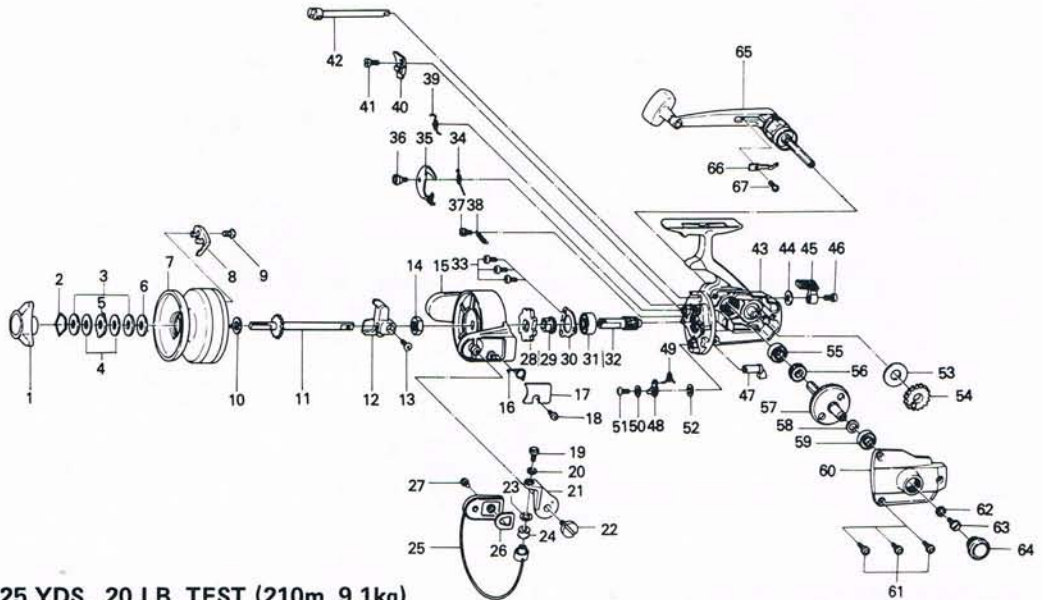

## SPINNING REEL SS5000

LINE CAPACITY: 225 YDS., 20 LB. TEST (210m. 9.1kg)

Key No. 2 ~ 9  
6-732-0802 Spool assembly  
Key No. 65 ~ 67  
6-746-7401 Handle assembly

| Key No. | Parts No.  | Parts Name                     |
|---------|------------|--------------------------------|
| 1       | 6-000-8236 | Drag knob                      |
| 2       | 6-170-4511 | Drag washer retainer           |
| 3       | 6-372-7812 | Drag D washer                  |
| 4       | 6-372-9011 | Disc washer                    |
| 5       | 6-375-5401 | Drag A washer                  |
| 6       | 6-372-7701 | Drag washer A                  |
| 7       | 6-732-0901 | Spool                          |
| 8       | 6-030-4411 | Spool click claw               |
| 9       | 6-351-6102 | Spool click claw screw         |
| 10      | 6-371-2732 | Spool washer                   |
| 11      | 6-711-1311 | Main shaft                     |
| 12      | 6-481-1012 | Oscillating slider             |
| 13      | 6-351-8901 | Oscillating slider screw       |
| 14      | 6-340-8301 | Rotor nut                      |
| 15      | 6-201-7602 | Rotor                          |
| 16      | 6-144-2201 | Bail spring                    |
| 17      | 6-633-0702 | Bail spring cover              |
| 18      | 6-350-1931 | Bail spring cover screw        |
| 19      | 6-363-3111 | Bail screw                     |
| 20      | 6-375-1101 | Bail washer                    |
| 21      | 6-231-1901 | Arm lever                      |
| 22      | 6-362-3411 | Arm lever screw                |
| 23      | 6-501-2001 | Roller collar                  |
| 24      | 6-250-4301 | Line roller                    |
| 25      | 6-725-1216 | Bail                           |
| 26      | 6-210-3501 | Balancer                       |
| 27      | 6-351-6401 | Bail holder screw              |
| 28      | 6-280-5401 | Ratchet                        |
| 29      | 6-270-7112 | Click gear                     |
| 30      | 6-050-5101 | Ball bearing ret. washer       |
| 31      | 6-635-5001 | Ball bearing                   |
| 32      | 6-402-4011 | Pinion gear                    |
| 33      | 6-351-6601 | Ball bearing ret. washer screw |
| 34      | 6-144-1211 | Click claw spring              |