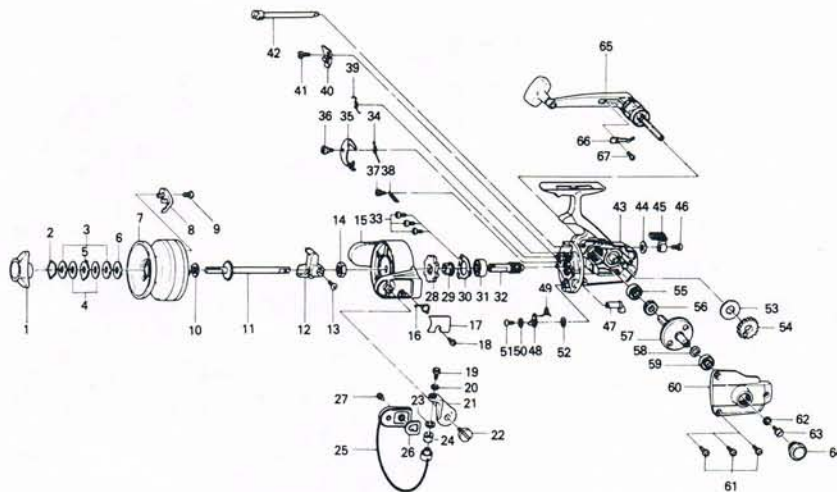

## SPINNING REEL SS4000

For Parts & Service  
Call 1-888-404-1119  
[www.mikesrelrepair.com](http://www.mikesrelrepair.com)

LINE CAPACITY: 300 YDS., 15 LB. TEST (270m. 6.8kg)

Key No. 2 ~ 9

6-732-0602 Spool assembly

Key No. 65 ~ 67

6-746-7401 Handle assembly

Key No.	Parts No.	Parts Name
1	6-000-8236	Drag knob
2	6-170-4511	Drag washer retainer
3	6-372-7812	Drag D washer
4	6-372-9011	Disc washer
5	6-375-5401	Drag A washer
6	6-372-7701	Drag washer A
7	6-732-0701	Spool
8	6-030-4411	Spool click claw
9	6-351-6102	Spool click claw screw
10	6-371-2732	Spool washer
11	6-711-1311	Main shaft
12	6-481-1012	Oscillating slider
13	6-351-8901	Oscillating slider screw
14	6-340-8301	Rotor nut
15	6-201-7502	Rotor
16	6-144-2201	Bail spring
17	6-633-0702	Bail spring cover
18	6-350-1931	Bail spring cover screw
19	6-363-3111	Bail screw
20	6-375-1101	Bail washer
21	6-231-1901	Arm lever
22	6-362-3411	Arm lever screw
23	6-501-2001	Roller collar
24	6-250-4301	Line roller
25	6-725-1216	Bail
26	6-210-3501	Balancer
27	6-351-6401	Bail holder screw
28	6-280-5401	Ratchet
29	6-270-7112	Click gear
30	6-050-5101	Ball bearing ret. washer
31	6-635-5001	Ball bearing
32	6-402-4011	Pinion gear
33	6-351-6601	Ball bearing ret. washer screw
34	6-144-0211	Click claw spring