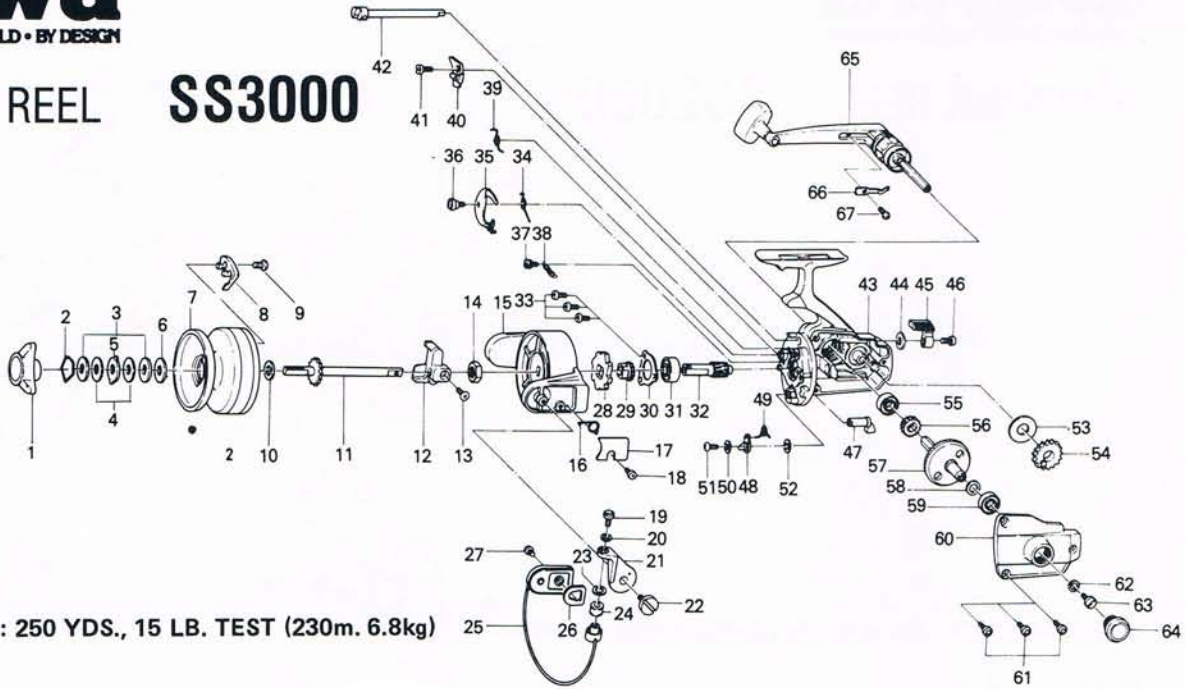

SPINNING REEL SS3000

LINE CAPACITY: 250 YDS., 15 LB. TEST (230m. 6.8kg)

Key No. 2 ~ 9

6-732-0502 Spool assembly

Key No. 65 ~ 67

6-746-7101 Handle assembly

Key No.	Parts No.	Parts Name
1	6-740-2604	Drag knob
2	6-170-4001	Drag washer retainer
3	6-373-2502	Drag D washer
4	6-374-2901	Disc washer
5	6-375-5301	Drag A washer
6	6-370-6901	Drag washer A
7	6-731-3902	Spool
8	6-030-4411	Spool click claw
9	6-351-6102	Spool click claw screw
10	6-374-9001	Spool washer
11	6-711-1211	Main shaft
12	6-481-0902	Oscillating slider
13	6-351-8901	Oscillating slider screw
14	6-340-8301	Rotor nut
15	6-201-7802	Rotor
16	6-143-5311	Bail spring
17	6-632-6412	Bail spring cover
18	6-350-1931	Bail spring cover screw
19	6-363-3111	Bail screw
20	6-375-1101	Bail washer
21	6-231-1901	Arm lever
22	6-362-3411	Arm lever screw
23	6-501-2001	Roller collar
24	6-350-4301	Line roller
25	6-725-5622	Bail
26	6-210-3111	Balancer
27	6-351-6601	Bail holder screw
28	6-280-5301	Ratchet
29	6-270-7002	Click gear
30	6-635-9901	Ball bearing ret. washer
31	6-636-6001	Ball bearing
32	6-402-3721	Pinion gear
33	6-351-6601	Ball bearing ret. washer screw
34	6-144-0211	Click claw spring