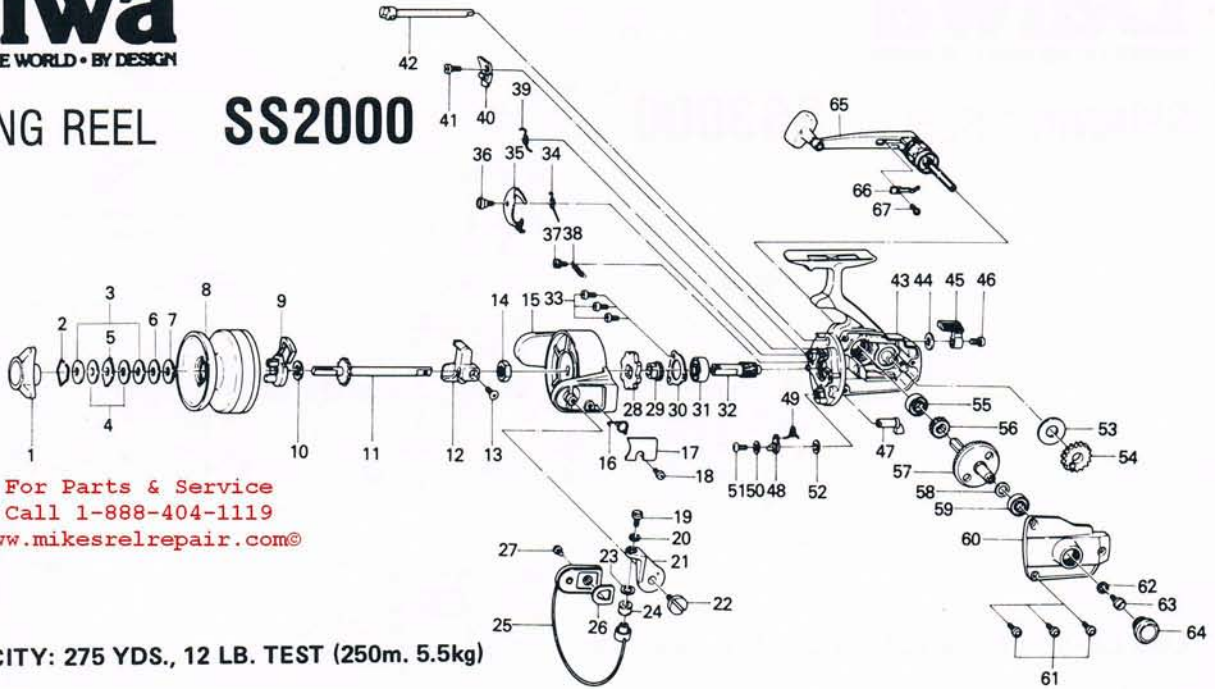

SPINNING REEL SS2000

For Parts & Service
Call 1-888-404-1119
www.mikesrelrepair.com®

LINE CAPACITY: 275 YDS., 12 LB. TEST (250m. 5.5kg)

- Key No. 2 ~ 9
6-733-0201 Spool assembly
- Key No. 65 ~ 67
6-746-7101 Handle assembly

Key No.	Parts No.	Parts Name
1	6-740-2105	Drag knob
2	6-170-4001	Drag washer retainer
3	6-373-2502	Drag D washer
4	6-374-2901	Disc washer
5	6-375-5301	Drag A washer
6	6-370-6901	Drag washer A
7	6-371-2731	Drag washer B
8	6-733-0401	Spool
9	6-030-5901	Spool click claw
10	6-374-9001	Spool washer
11	6-711-1211	Main shaft
12	6-481-0902	Oscillating slider
13	6-351-8901	Oscillating slider screw
14	6-340-8301	Rotor nut
15	6-201-7702	Rotor
16	6-143-5311	Bail spring
17	6-632-6412	Bail spring cover
18	6-350-1931	Bail spring cover screw
19	6-363-3111	Bail screw
20	6-375-1101	Bail washer
21	6-231-1901	Arm lever
22	6-362-3411	Arm lever screw
23	6-501-2001	Roller collar
24	6-250-4301	Line roller
25	6-725-5622	Bail
26	6-210-3111	Balancer
27	6-351-6601	Bail holder screw
28	6-280-5301	Ratchet
29	6-270-7002	Click gear
30	6-635-9901	Ball bearing ret. washer
31	6-636-6001	Ball bearing
32	6-402-3721	Pinion gear
33	6-351-6601	Ball bearing ret. washer screw
34	6-144-0211	Click claw spring