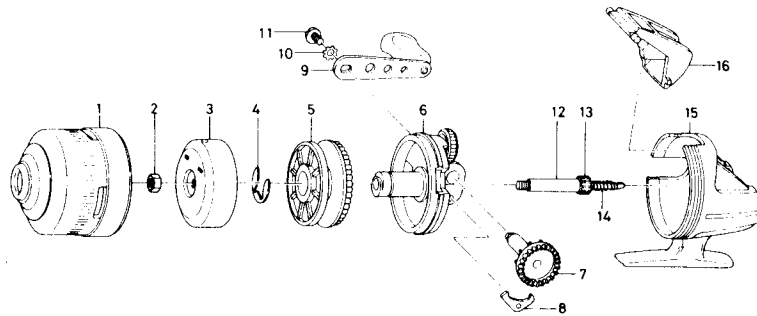

SPINCASTING REEL **S60**

Main Shaft Assembly \$2.75

Key No.	Parts No.	Parts Name	Price Each	Key No.	Parts No.	Parts Name	Price Each
1	B94-5501	Front cover	2.20	9	B08-7101	Handle	2.00
2	B94-5801	Rotor nut	0.40	10	160-8001	Handle lock washer	0.40
3	B94-7301	Rotor	2.40	11	B08-7301	Handle lock screw	0.75
4	320-0351	Spool retainer	0.50	12	B94-4501	Main shaft	Sold as one unit Main shaft assembly B94-4401
5	B94-5201	Spool	2.50	13	B94-4601	Pinion gear	
6	B94-4701	Set plate	2.50	14	144-0702	Main shaft spring	
7	B94-5101	Drive gear	1.10	15	B94-3901	Body	1.35
8	770-0501	Anti-reverse pawl	0.55	16	B94-4201	Push button	0.40