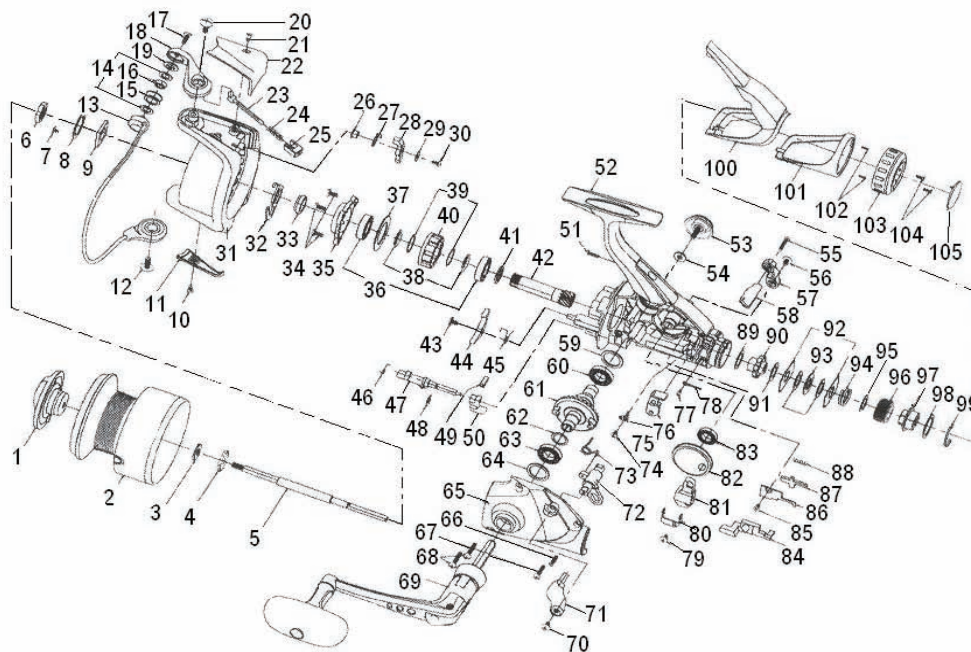

# SPINNING REEL **REGAL PLUS 4500/5000BRi**

Key			Key			Key		
No.	Parts No.	Parts Name	No.	Parts No.	Parts Name	No.	Parts No.	Parts Name
1	W36-9501	FRONT DRAG KNOB	37	W49-7501	BEARING RET COLLAR	75	W49-9501	CLICK LEAF SPRING A
2	W49-6301	SPOOL	38	W39-2401	ROLLER CLUTCH COLLAR	76	W49-9601	OSC PLT
2	W49-6401	SPOOL (EXTRA)	39	W34-1501	ROLLER CLUTCH WASHER	77	W49-9701	CLICK LEAF SPRING B SCREW
3	W36-9301	SPOOL WASHER	40	W49-7601	ROLLER CLUTCH	78	W49-3201	CLICK LEAF SPRING B
4	W36-9201	CLICK GEAR	41	W39-1801	PINION WASHER	79	W38-5501	OSC SLIDER RET SCREW
5	W49-6501	MAIN SHAFT	42	W49-7701	PINION GEAR	80	W49-9801	OSC SLIDER RET
6	W30-8701	ROTOR NUT	43	W39-1401	A/R PAWL SCREW	81	W49-9901	OSC SLIDER
7	W36-8901	ROTOR NUT HOLD PLT SCREW	44	W39-1301	A/R PAWL	82	W30-5401	OSC GEAR
8	W30-6501	ROTOR NUT HOLD PLT	45	W39-1201	A/R PAWL SPRING B	83	W34-3602	BALL BEARING E
9	W30-8201	ROTOR NUT COLLAR	46	W34-1901	A/R CAM SPRING	84	W50-0001	CLUTCH PLT RET
10	W49-6601	BAIL HOLDER COVER SCREW	47	W49-7801	A/R CAM	85	W49-3401	CLUTCH PLT SCREW
11	W49-6701	BAIL HOLDER COVER	48	W49-0801	A/R CAM RET	86	W50-0101	CLUTCH PLT
12	W36-8601	BAIL HOLDER SCREW	49	W49-7901	A/R LEVER SPRING	87	W50-0201	CLUTCH TRIP LEVER
13	W49-6801	BAIL	50	W49-8001	A/R LEVER	88	W50-0301	CLUTCH TRIP LEVER SPRING
14	W45-6601	LINE ROLLER WASHER	51	W34-0401	REAR COVER A SCREW	89	W50-0401	DRAG METAL A WASHER
15	W36-8101	LINE ROLLER	52	W49-8101	BODY	90	W50-0501	DRAG METAL A
16	W49-6901	BALL BEARING A	53	W36-0201	HANDLE SCREW	91	W50-0601	DRAG WASHER
17	W33-8202	LINE ROLLER COLLAR	54	W30-6401	HANDLE SCREW WASHER	92	W50-0701	EARED WASHER
18	W49-7001	BAIL ARM	55	W49-8201	A/R LEVER SCREW	93	W50-0801	KEY WASHER
19	W33-8301	LINE ROLLER SCREW	56	W30-9401	CLUTCH LEVER SCREW A	94	W50-0901	DRAG COIL SPRING
20	W36-8601	BAIL ARM SCREW	57	W49-8301	CLUTCH LEVER A	95	W50-1001	DRAG COIL SPRING WASHER
21	W49-6601	BAIL SPRING COVER SCREW	58	W49-8401	CLUTCH LEVER BRIDGE	96	W50-1101	DRAG SCREW
22	W39-3402	BAIL SPRING COVER	59, 64	W49-8501	BALL BEARING WASHER	97	W50-1201	DRAG METAL B
23	W39-3301	BAIL SPRING SHAFT	60	W49-8601	BALL BEARING C	98	W50-1301	DRAG METAL B WASHER
24	W39-3201	BAIL SPRING	61	W49-8701	DRIVE GEAR	99	W50-1401	DRAG SCREW RET
25	W39-3101	BAIL SPRING HOLDER	62	W49-8801	DRIVE GEAR WASHER	100	W50-1501	REAR COVER A
26	W39-2801	BAIL TRIP LEVER COLLAR	63	W49-8601	BALL BEARING D	101	W50-1601	REAR COVER B
27	W31-1701	BAIL TRIP LEVER SPRING	65	W49-8901	SIDE COVER	102	W49-5001	REAR COVER B SCREW
28	W39-2901	BAIL TRIP LEVER	66	W34-3201	SIDE COVER SCREW A	103	W50-1701	DRAG KNOB
29	W46-4501	BAIL TRIP LEVER WASHER	67	W34-3101	SIDE COVER SCREW B	104	W33-6301	DRAG KNOB SCREW
30	W39-3001	BAIL TRIP LEVER SCREW	68	W36-3401	SIDE COVER SCREW C	105	W50-1801	DRAG KNOB SCREW CAP
31	W49-7101	ROTOR	69	W49-9001	HANDLE			
32	W39-2601	A/R PAWL SPRING A	70	W40-2401	CLUTCH LEVER SCREW B			
33	W49-7201	A/R PAWL COLLAR	71	W49-9101	CLUTCH LEVER B			
34	W39-0301	BEARING RET SCREW	72	W49-9201	CLUTCH CAM			
35	W49-7301	BEARING RET	73	W49-9301	CLUTCH CAM SPRING			
36	W49-7401	BALL BEARING B	74	W49-9401	CLICK LEAF SPRING A SCREW			