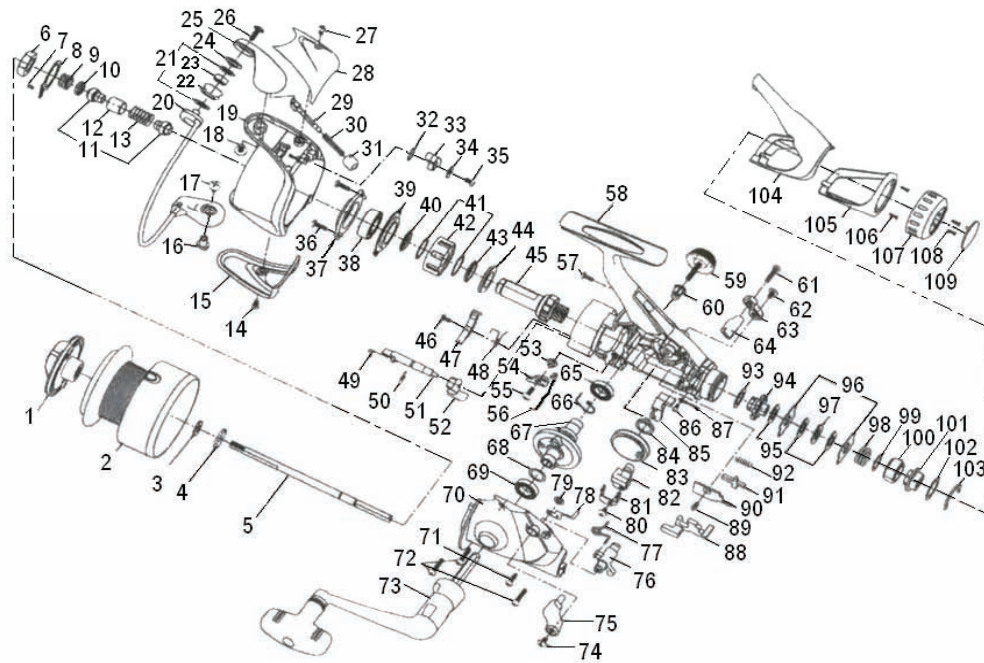

SPINNING REEL **REGAL PLUS 3500/4000BRi**

No.	Parts No.	Parts Name
1	W33-5802	FRONT DRAG KNOB
2	W48-9501	SPOOL
2	W49-6001	SPOOL (EXTRA)
3	W33-9302	SPOOL WASHER
4	W33-9402	CLICK GEAR
5	W48-9601	MAIN SHAFT
6	W33-9601	ROTOR NUT
7	W33-9102	ROTOR NUT HOLD PLT SCREW
8	W33-9501	ROTOR NUT HOLD PLT
9	W33-9701	MAIN SHAFT SPRING A
10	W33-9801	MAIN SHAFT COLLAR
11	W33-9902	BALL BEARING A
12	W34-0001	SPACING SLEEVE
13	W38-1401	MAIN SHAFT SPRING B
14	W34-0401	BAIL HOLDER COVER SCREW
15	W48-9701	BAIL HOLDER COVER
16	W48-9801	BAIL HOLDER NUT
17	W33-9001	BAIL HOLDER SCREW
18	W33-9001	BAIL ARM SCREW
19	W48-9901	ROTOR
20	W49-0001	BAIL
21	W45-6601	LINE ROLLER WASHER
22	W33-8102	LINE ROLLER
23	W49-0101	BALL BEARING B
24	W33-8202	LINE ROLLER COLLAR
25	W49-0201	BAIL ARM
26	W33-8301	LINE ROLLER SCREW
27	W34-0401	BAIL SPRING COVER SCREW
28	W49-0301	BAIL SPRING COVER
29	W33-8702	BAIL SPRING SHAFT
30	W33-8802	BAIL SPRING
31	W33-8901	BAIL SPRING HOLDER
32	W34-0501	BAIL TRIP LEVER SPRING
33	W34-0602	BAIL TRIP LEVER
34	W46-4501	BAIL TRIP LEVER WASHER
35	W34-0703	BAIL TRIP LEVER SCREW
36	W34-0801	BEARING RET A SCREW
37	W34-0901	BEARING RET A

No.	Parts No.	Parts Name
38	W49-0401	BALL BEARING D
39	W49-0501	BEARING RET B
40	W34-1201	BEARING RET COLLAR
41	W34-1501	ROLLER CLUTCH WASHER
42	W34-1401	ROLLER CLUTCH
43	W34-1601	ROLLER CLUTCH COLLAR
44	W49-0601	PINION COLLAR
45	W34-1802	PINION GEAR
46	W30-2301	A/R PAWL A SCREW
47	W49-0701	A/R PAWL A
48	W34-4401	A/R PAWL A SPRING
49	W34-1901	A/R CAM SPRING
50	W49-0801	A/R CAM RET
51	W49-0901	A/R CAM
52	W49-1001	A/R LEVER
53	W34-4101	A/R PAWL B COLLAR
54	W49-1101	A/R PAWL B
55	W34-4302	A/R PAWL B SCREW
56	W49-1201	A/R PAWL SPRING A
57	W34-2102	REAR COVER A SCREW
58	W49-1301	BODY
59	W49-1401	HANDLE SCREW
60	W34-4701	HANDLE COLLAR
61	W44-9001	CLUTCH LEVER SCREW A
62	W34-2501	CLUTCH LEVER SCREW B
63	W49-1601	CLUTCH LEVER A
64	W49-1701	CLUTCH LEVER BRIDGE
65	W49-1801	BALL BEARING C
66	W34-3902	A/R PAWL SPRING B
67	W49-1901	DRIVE GEAR
68	W34-3701	DRIVE GEAR WASHER
69	W49-1801	BALL BEARING E
70	W49-2101	SIDE COVER
71	W34-3201	SIDE COVER SCREW A
72	W34-3101	SIDE COVER SCREW B
73	W49-2201	HANDLE
74	W34-2501	CLUTCH LEVER SCREW C
75	W49-2301	CLUTCH LEVER B