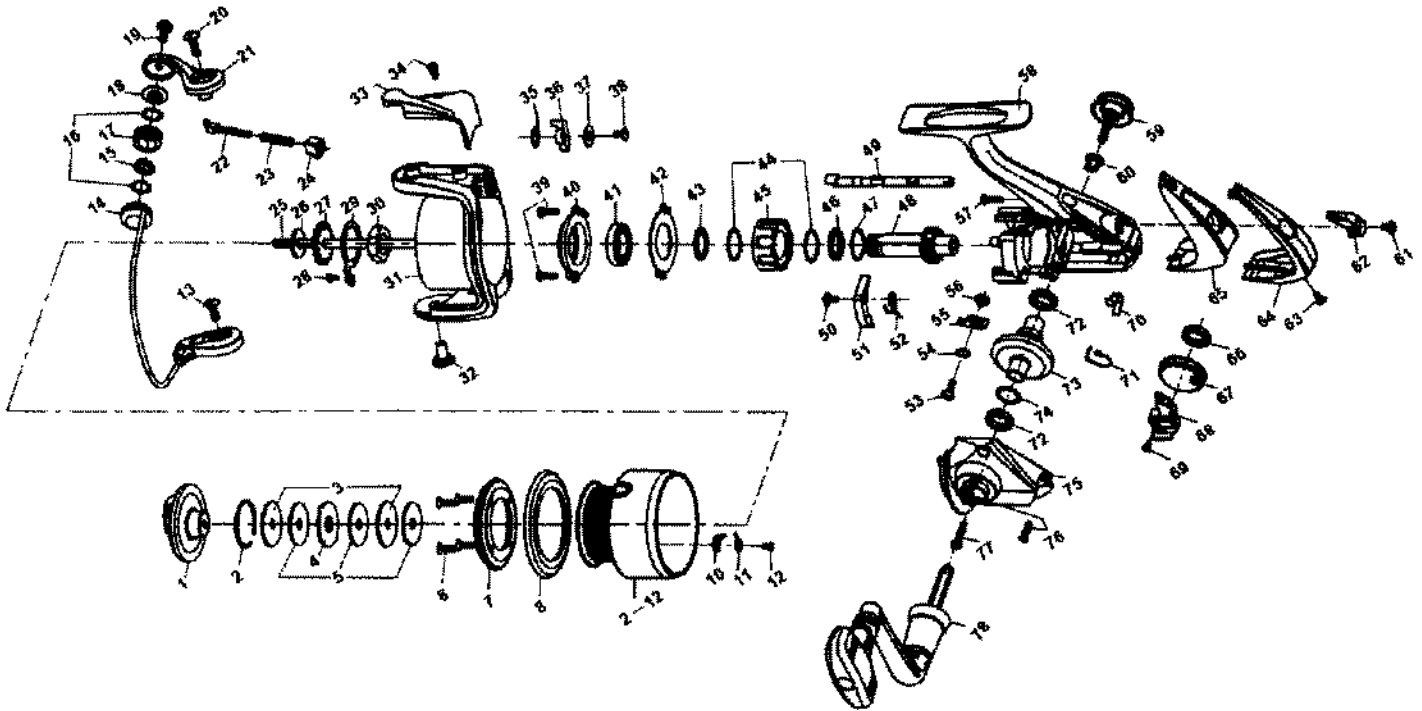

REGAL 3500-4i/4000-4i

Key No.	Parts No.	Parts Name
1	W33-5802	DRAG KNOB
2	W33-5901	DRAG WASHER RET
3	W33-6002	KEY WASHER
4	W33-6102	EARED WASHER
5	W33-6202	DRAG WASHER
6	W33-6302	SPOOL RING RET SCREW
7	W45-3101	SPOOL RING RET
8	W45-3201	SPOOL RING
10	W30-1901	CLICK PAWL
11	W30-2101	CLICK SPRING
12	W33-7202	CLICK PAWL SCREW
13	W33-9001	BAIL HOLDER SCREW
14	W45-3301	BAIL
15	W33-8002	BALL BEARING A
2-15	W45-5301	SPOOL
2-15	W45-5401	SPOOL (EXTRA)
16	W45-3401	LINE ROLLER WASHER
17	W33-8102	LINE ROLLER
18	W33-8202	LINE ROLLER COLLAR
19	W33-8301	LINE ROLLER SCREW
20	W33-8401	BAIL ARM SCREW
21	W45-3501	BAIL ARM
22	W33-8702	BAIL SPRING SHAFT
23	W33-8802	BAIL SPRING
24	W33-8901	BAIL SPRING HOLDER
25	W33-9203	MAIN SHAFT
26	W45-3601	MAIN SHAFT WASHER
27	W33-9402	CLICK GEAR
28	W33-9102	ROTOR NUT HOLD PLT SCREW
29	W33-9501	ROTOR NUT HOLD PLT
30	W33-9601	ROTOR NUT
31	W45-3701	ROTOR
32	W34-0201	BAIL HOLDER NUT
33	W34-0303	BAIL SPRING COVER
34	W34-0401	BAIL SPRING COVER SCREW
35	W34-0501	BAIL TRIP LEVER SPRING
36	W34-0602	BAIL TRIP LEVER
37	W45-3801	BAIL TRIP LEVER WASHER
38	W34-0703	BAIL TRIP LEVER SCREW
39	W34-0801	BEARING RET SCREW
40	W45-3901	BEARING RET A
41	W45-4001	BALL BEARING B