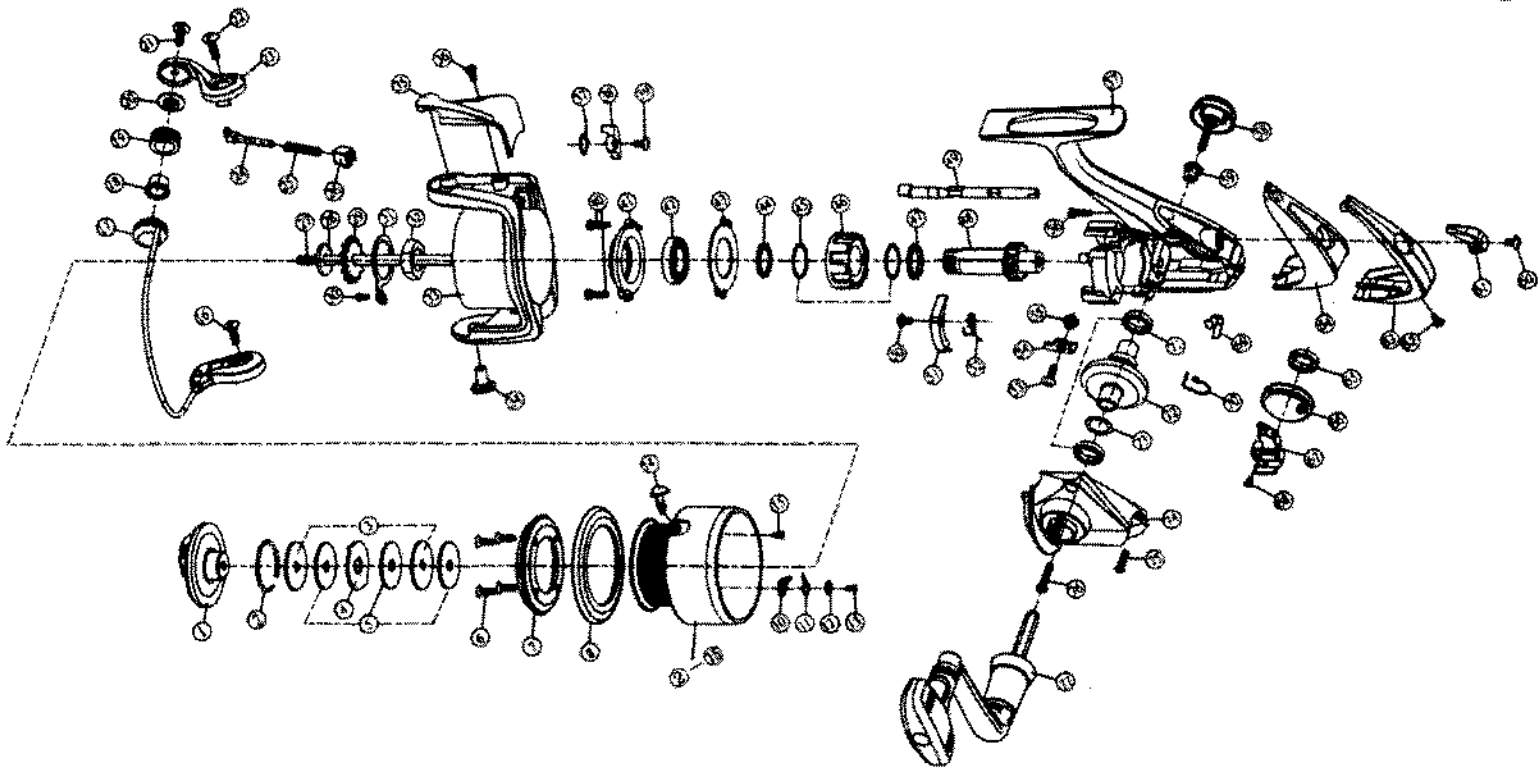

REGAL 2500-4i

Key No.	Parts No.	Parts Name
1	W33-5801	DRAG KNOB
2	W33-5901	DRAG WASHER RET
3	W33-6001	KEY WASHER
4	W33-6101	EARED WASHER
5	W33-6201	DRAG WASHER
6	W33-6301	SPOOL RING RET SCREW
7	W44-2401	SPOOL RING RET
8	W44-2501	SPOOL RING
10	W30-1901	CLICK PAWL
11	W43-9301	CLICK SPRING
12	W43-9401	CLICK SPRING WASHER
13	W33-7201	CLICK PAWL SCREW
14	W33-7301	LINE HOLDER
15	W33-7401	LINE HOLDER SCREW
2-15	W44-3801	SPOOL
2-15	W44-3901	SPOOL (EXTRA)
16	W33-9001	SCREW
17	W44-2701	BAIL
18	W33-8001	BALL BEARING A
19	W33-8101	LINE ROLLER
20	W33-8201	LINE ROLLER COLLAR
21	W33-8301	LINE ROLLER SCREW
22	W33-8401	BAIL ARM SCREW
23	W43-9601	BAIL ARM
24	W44-2801	BAIL SPRING SHAFT
25	W44-2901	BAIL SPRING
26	W33-8901	BAIL SPRING HOLDER
27	W44-3001	MAIN SHAFT
28	W33-9301	MAIN SHAFT WASHER
29	W33-9401	CLICK GEAR
30	W33-9101	ROTOR NUT LOCK SCREW
31	W33-9501	ROTOR NUT HOLD PLT
32	W33-9601	ROTOR NUT
33	W44-3101	ROTOR
34	W34-0201	BAIL HOLDER NUT
35	W34-0302	BAIL SPRING COVER
36	W34-0401	BAIL SPRING COVER SCREW
37	W34-0501	BAIL TRIP LEVER SPRING
38	W34-0601	BAIL TRIP LEVER