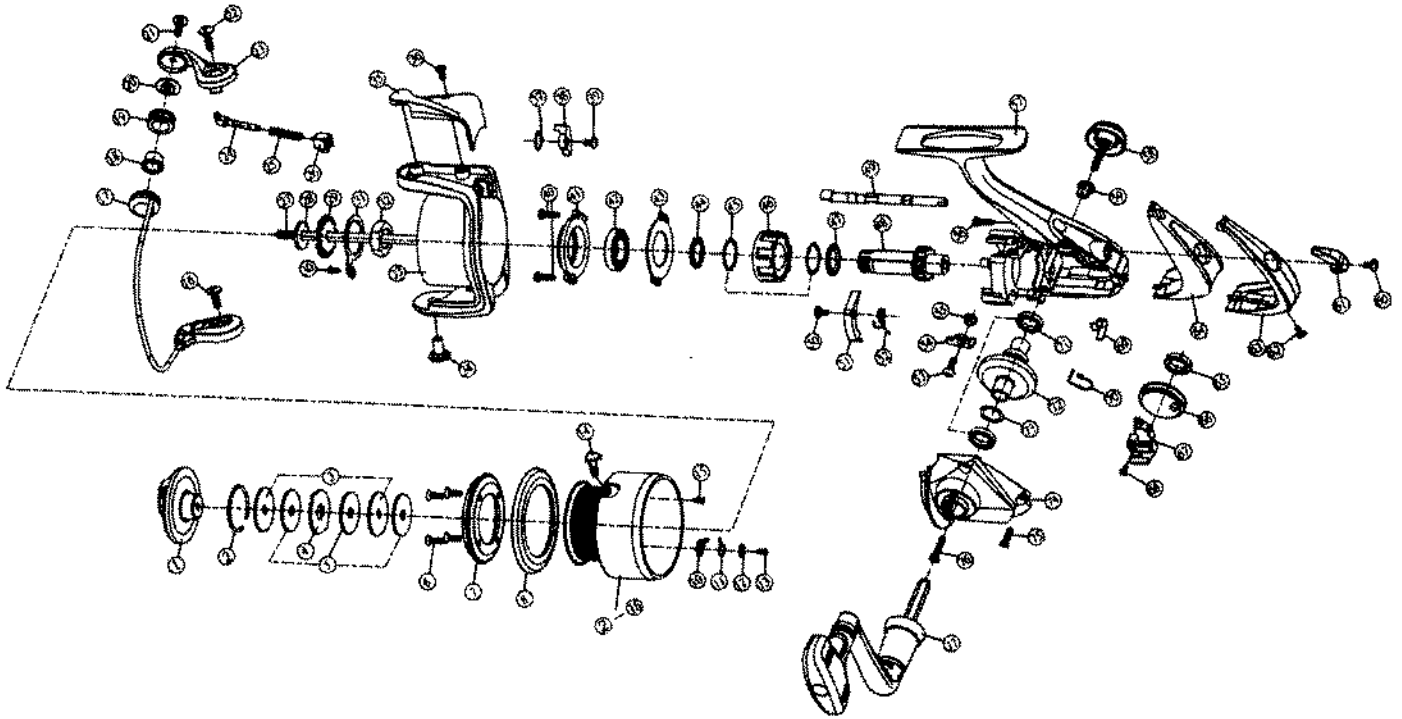

REGAL 1500-4i/2000-4i

Key No.	Parts No.	Parts Name
1	W33-5801	DRAG KNOB
2	W33-5901	DRAG WASHER RET
3	W33-6001	KEY WASHER
4	W33-6101	EARED WASHER
5	W33-6201	DRAG WASHER
6	W33-6301	SPOOL RING RET SCREW
7	W43-9001	SPOOL RING RET
8	W43-9101	SPOOL RING
10	W30-1901	CLICK PAWL
11	W43-9301	CLICK SPRING
12	W43-9401	CLICK SPRING WASHER
13	W33-7201	CLICK PAWL SCREW
14	W33-7301	LINE HOLDER
15	W33-7401	LINE HOLDER SCREW
2-15	W44-1701	SPOOL
2-15	W44-1801	SPOOL (EXTRA)
16	W33-9001	SCREW
17	W43-9501	BAIL
18	W33-8001	BALL BEARING A
19	W33-8101	LINE ROLLER
20	W33-8201	LINE ROLLER COLLAR
21	W33-8301	LINE ROLLER SCREW
22	W33-8401	BAIL ARM SCREW
23	W43-9601	BAIL ARM
24	W33-8701	BAIL SPRING SHAFT
25	W33-8801	BAIL SPRING
26	W33-8901	BAIL SPRING HOLDER
27	W43-9701	MAIN SHAFT
28	W33-9301	MAIN SHAFT WASHER
29	W33-9401	CLICK GEAR
30	W33-9101	ROTOR NUT LOCK SCREW
31	W33-9501	ROTOR NUT HOLD PLT
32	W33-9601	ROTOR NUT
33	W43-9801	ROTOR
34	W34-0201	BAIL HOLDER NUT
35	W34-0301	BAIL SPRING COVER
36	W34-0401	BAIL SPRING COVER SCREW
37	W34-0501	BAIL TRIP LEVER SPRING
38	W34-0601	BAIL TRIP LEVER
39	W43-9901	BAIL TRIP LEVER SCREW
40	W34-0801	BEARING RET SCREW
41	W44-0001	BEARING RET A