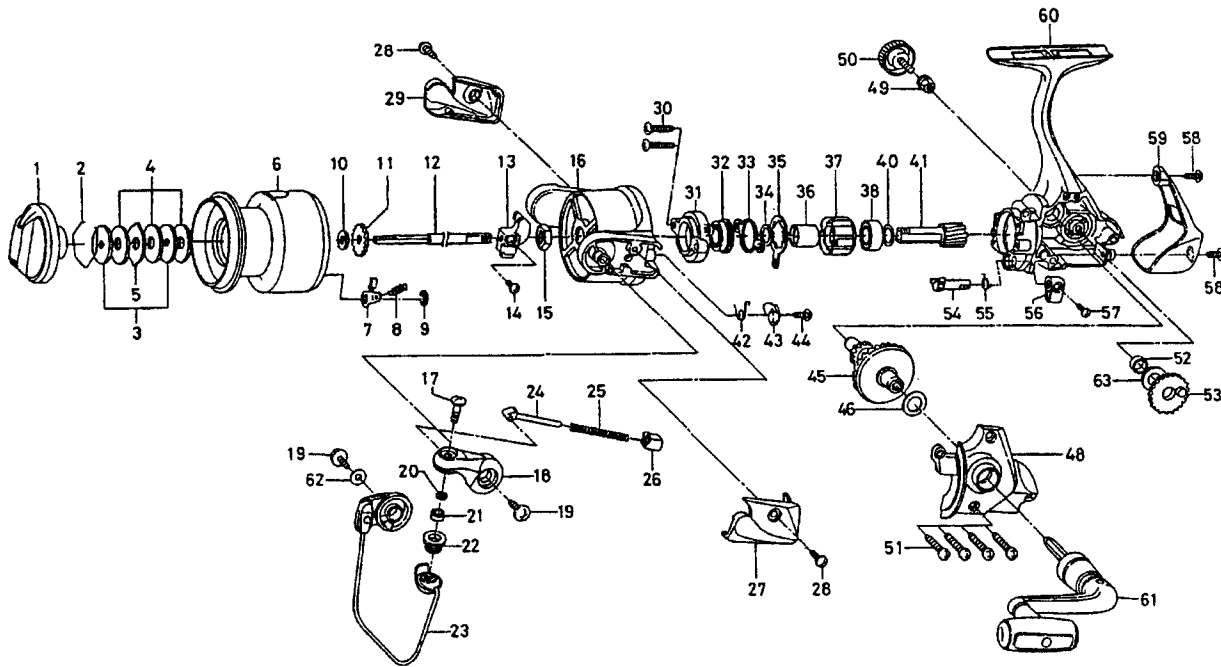

REGAL-X3500C / 4000C

Key No.	Parts No.	Parts Name
2-9	G03-9401	SPOOL
2-9	G11-4801	EXTRA SPOOL
1	F75-0105	DRAG KNOB
2	F37-3301	DRAG WASHER RET
3	F09-4901	KEY WASHER
4	E13-6001	DRAG WASHER
5	373-3603	EARED WASHER
7	B07-5304	CLICK PAWL
8	E40-3101	CLICK SPRING
9	320-5901	CLICK RET
10	F09-4701	SPOOL WASHER
11	E46-2701	CLICK GEAR
12	G02-5701	MAIN SHAFT
13	G02-5501	OSC SLIDER
14	352-1505	OSC SLIDER SCREW
15	G12-3301	ROTOR NUT
16	G13-4602	ROTOR
17	G01-8601	LINE ROLLER SCREW
18	G01-7801	BAIL ARM
19	B84-2102	BAIL HOLDER SCREW
20	F89-7101	LINE ROLLER WASHER
21	F62-5102	BALL BEARING A
22	F62-5001	LINE ROLLER
23	G02-6502	BAIL
24	G14-8601	BAIL SPRING
25	G01-7502	BAIL SPRING SHAFT
26	G01-7401	BAIL SPRING HOLDER
27	G02-6402	BAIL SPRING COVER
28	E36-4202	BAIL HOLDER COVER SCREW
29	G02-6702	BAIL HOLDER COVER
30	G06-1501	BEARING RET SCREW
31	G02-5401	BEARING RET
32	F25-2901	BALL BEARING B
33	F67-9701	ROLLER CLUTCH RET A

Key No.	Parts No.	Parts Name
34	373-7814	BEARING RET WASHER
35	F64-1401	ROLLER CLUTCH RET B
36	F73-2203	SPACING SLEEVE
37	F64-1201	ROLLER CLUTCH
38	F64-1101	BALL BEARING C
40	373-7814	PINION WASHER
41	G02-5301	PINION GEAR
42	G01-7201	BAIL TRIP LEVER SPRING
43	G02-7301	BAIL TRIP LEVER
44	G12-2401	BAIL TRIP LEVER SCREW
45	G02-5601	DRIVE GEAR
46	373-7808	DRIVE GEAR WASHER
48	G14-2401	SIDE COVER
49	F72-1201	HANDLE COLLAR
50	F67-6503	HANDLE SCREW
51	B83-5002	SIDE COVER SCREW
52	F13-1601	OSC GEAR COLLAR
53	F74-7801	OSC GEAR
54	G02-2301	A/R CAM
55	G01-6101	A/R CAM SPRING
56	G01-5801	A/R LEVER
57	G01-6001	A/R LEVER SCREW
58	E24-8101	REAR COVER SCREW
59	G02-5902	REAR COVER
60	G02-7201	BODY
61	G02-8501	HANDLE
62	F40-1001	BAIL HOLDER WASHER
63	G13-1700	OSC GEAR WASHER

X4000C Special Parts

Key No.	Parts No.	Parts Name
2-9	G03-9001	SPOOL
2-9	G11-4501	EXTRA SPOOL