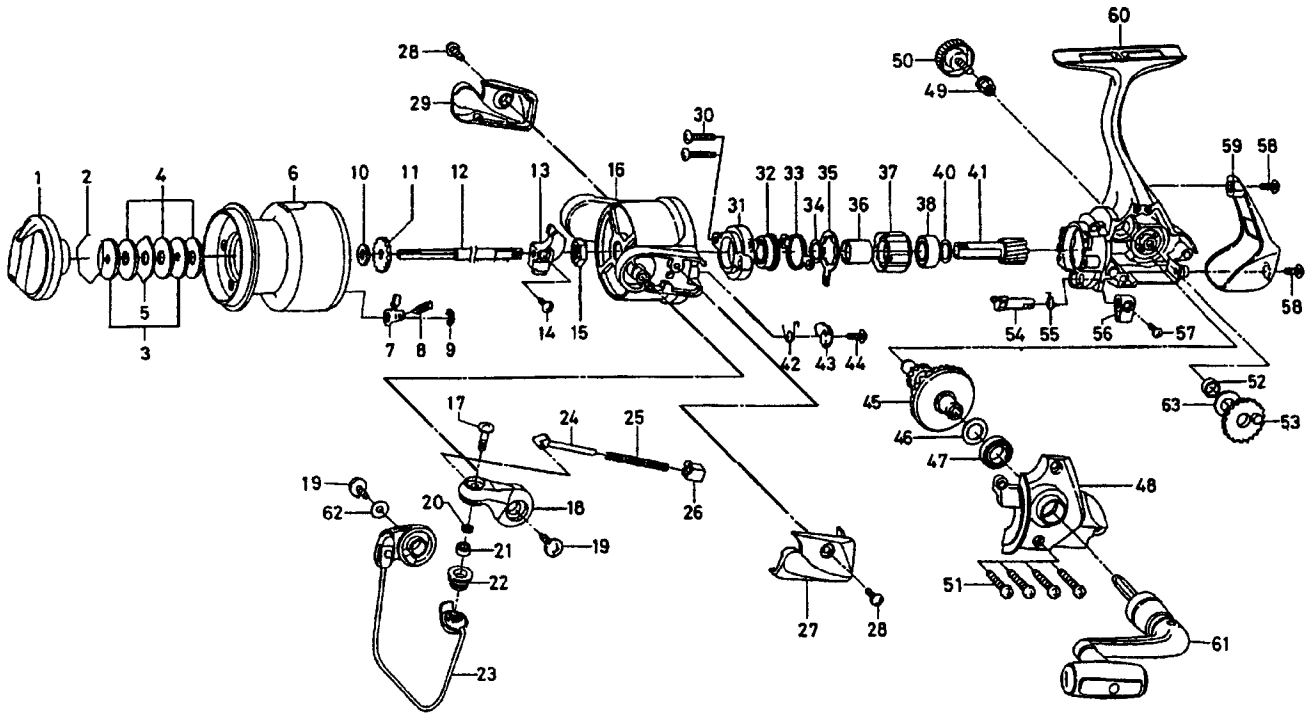

REGAL-Z3500C / 4000C

Key No.	Parts No.	Parts Name
2-9	G02-8701	SPOOL
2-9	G11-4601	EXTRA SPOOL
1	F75-0104	DRAG KNOB
2	F37-3301	DRAG WASHER RET
3	F09-4901	KEY WASHER
4	E13-6001	DRAG WASHER
5	373-3603	EARED WASHER
7	B07-5304	CLICK PAWL
8	E40-3101	CLICK SPRING
9	320-5901	CLICK RET
10	F09-4701	SPOOL WASHER
11	E46-2701	CLICK GEAR
12	G02-5701	MAIN SHAFT
13	G02-5501	OSC SLIDER
14	352-1505	OSC SLIDER SCREW
15	G12-3301	ROTOR NUT
16	G13-4601	ROTOR
17	G01-8601	LINE ROLLER SCREW
18	G01-7801	BAIL ARM
19	B84-2102	BAIL HOLDER SCREW
20	F89-7101	LINE ROLLER WASHER
21	F62-5102	BALL BEARING A
22	F62-5001	LINE ROLLER
23	G02-6501	BAIL
24	G01-7502	BAIL SPRING SHAFT
25	G14-8601	BAIL SPRING
26	G01-7401	BAIL SPRING HOLDER
27	G02-6401	BAIL SPRING COVER
28	E36-4202	BAIL HOLDER COVER SCREW
29	G02-6701	BAIL HOLDER COVER
30	G06-1501	BEARING RET SCREW
31	G02-5401	BEARING RET A
32	F25-2901	BALL BEARING B
33	F67-9701	ROLLER CLUTCH RET

Key No.	Parts No.	Parts Name
34	373-7814	BEARING RET WASHER
35	F64-1401	BEARING RET B
36	F73-2203	SPACING SLEEVE
37	F64-1201	ROLLER CLUTCH
38	F64-1101	BALL BEARING C
40	373-7814	PINION WASHER
41	G02-5301	PINION GEAR
42	G01-7201	BAIL TRIP LEVER SPRING
43	G02-7301	BAIL TRIP LEVER
44	G12-2401	BAIL TRIP LEVER SCREW
45	G02-5601	DRIVE GEAR
46	373-7808	DRIVE GEAR WASHER
47	631-6901	BALL BEARING D
48	G02-5801	SIDE COVER
49	F72-1201	HANDLE COLLAR
50	F67-6503	HANDLE SCREW
51	B83-5002	SIDE COVER SCREW
52	F13-1601	OSC GEAR COLLAR
53	F74-7801	OSC GEAR
54	G02-2301	A/R CAM
55	G01-6101	A/R CAM SPRING
56	G01-5801	A/R LEVER
57	G01-6001	A/R LEVER SCREW
58	E24-8103	REAR COVER SCREW
59	G02-5901	REAR COVER
60	G02-2101	BODY
61	G02-8201	HANDLE
62	F40-1001	BAIL HOLDER WASHER
63	G13-1700	OSC GEAR WASHER

RG-Z4000C Special Parts

Key No.	Parts No.	Parts Name
2-9	G02-7001	SPOOL
2-9	G10-2201	EXTRA SPOOL