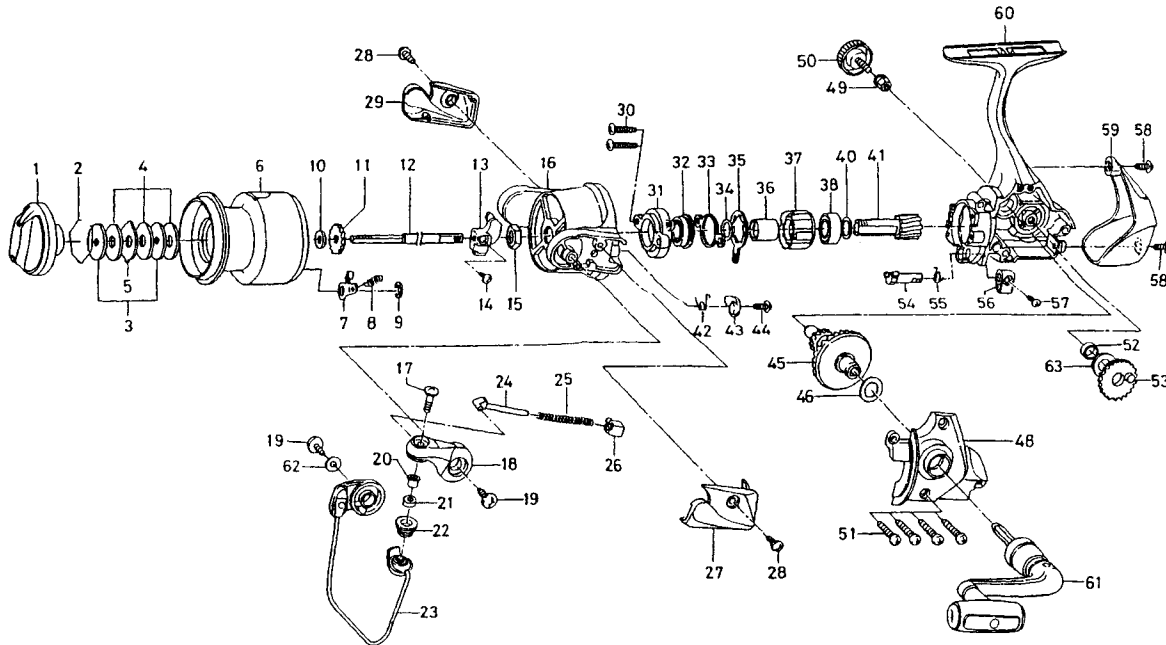

# REGAL-S3500C / 4000C

Key No.	Parts No.	Parts Name
1	F75-0106	DRAG KNOB
2	F37-3301	DRAG WASHER RET
3	F09-4901	KEY WASHER
4	E13-6001	DRAG WASHER
5	373-3603	EARED WASHER
2-9	G18-4701	SPOOL
7	B07-5304	CLICK PAWL
8	E40-3101	CLICK SPRING
9	320-5901	CLICK RET
10	F09-4701	SPOOL WASHER
11	E46-2701	CLICK GEAR
12	G02-5701	MAIN SHAFT
13	G02-5501	OSC SLIDER
14	352-1505	OSC SLIDER SCREW
15	G12-3301	ROTOR NUT
16	G02-6004	ROTOR
17	G01-8601	LINE ROLLER SCREW
18	G01-7802	BAIL ARM
19	B84-2102	BAIL HOLDER SCREW
20	G15-2501	LINE ROLLER COLLAR
21	G17-3801	LINE ROLLER BUSHING
22	F62-5002	LINE ROLLER
23	G18-4201	BAIL
24	G01-7502	BAIL SPRING SHAFT
25	G14-8601	BAIL SPRING
26	G01-7401	BAIL SPRING HOLDER
27	G02-6403	BAIL SPRING COVER
28	E36-4202	BAIL SPRING COVER SCREW
29	G02-6703	BAIL HOLDER COVER
30	G06-1501	BEARING RET SCREW
31	G02-5401	BEARING RET
32	F25-2901	BALL BEARING A
33	F67-9701	ROLLER CLUTCH RET A

Key No.	Parts No.	Parts Name
34	373-7814	ROLLER CLUTCH WASHER
35	F64-1401	ROLLER CLUTCH RET B
36	F73-2203	SPACING SLEEVE
37	F64-1201	ROLLER CLUTCH
38	F64-1101	BALL BEARING B
40	373-7814	PINION WASHER
41	G02-5301	PINION GEAR
42	G01-7201	BAIL TRIP LEVER SPRING
43	G01-7301	BAIL TRIP LEVER
44	G12-2401	BAIL TRIP LEVER SCREW
45	G02-5601	DRIVE GEAR
46	373-7808	DRIVE GEAR WASHER
48	G18-4101	SIDE COVER
49	F72-1201	HANDLE COLLAR
50	F67-6502	HANDLE SCREW
51	B83-5002	SIDE COVER SCREW
52	F13-1601	OSC GEAR COLLAR
53	F74-7801	OSC GEAR
54	G02-2301	A/R CAM
55	G01-6101	A/R CAM SPRING
56	G01-5802	A/R LEVER
57	G01-6001	A/R LEVER SCREW
58	E24-8101	REAR COVER SCREW
59	G17-4101	REAR COVER
60	G18-4001	BODY
61	G18-4301	HANDLE
62	F40-1001	BAIL HOLDER WASHER
63	G13-1700	OSC GEAR WASHER

### RG-S4000C SPECIAL PARTS

Key No.	Parts No.	Parts Name
2-9	G18-4401	SPOOL