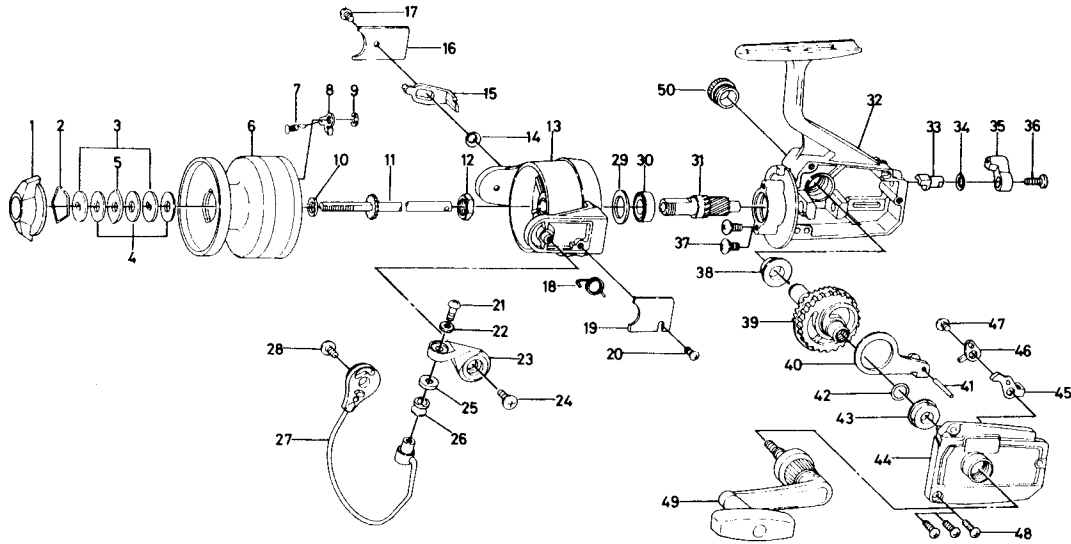

SPINNING REEL RS 1000

Key No.	Parts No.	Parts Name
1	740-2304	Drag knob
2	170-7701	Drag washer retainer
3	374-9802	Drag D washer
4	374-3602	Disc washer
5	374-3802	Drag A washer
6	B17-9401	Spool
7	144-1211	Spool click claw spring
8	B07-5302	Spool click claw
9	320-5901	Spool click claw retainer
10	372-3501	Spool washer
11	B49-9001	Main shaft
12	341-9201	Rotor nut
13	B49-8601	Rotor
14	B47-9501	Tension spring A
15	B18-8101	Bail kick lever
16	B49-8801	Bail kick lever cover
17	352-0401	Bail kick lever cover screw
18	B18-7701	Bail spring
19	B18-7901	Bail spring cover
20	352-0401	Bail spring cover screw
21	353-8201	Bail screw
22	375-1001	Bail washer
23	B18-7801	Arm lever
24	353-8201	Arm lever screw
25	501-1401	Roller collar

Key No.	Parts No.	Parts Name
26	250-3921	Line roller
27	B18-8301	Bail
28	353-8201	Bail holder screw
29	B49-8501	Rotor washer
30	634-1301	Ball bearing
31	B49-8401	Pinion gear
32	B49-8101	Body
33	461-7701	Anti-reverse cam
34	150-1751	Tension spring B
35	B18-7401	Anti-reverse lever
36	351-8301	Anti-reverse lever screw
37	353-8201	Ball bearing screw
38	B12-9001	Bearing
39	B49-8901	Drive gear
40	B19-0501	Oscillating slider
41	121-1211	Oscillating slider pin
42	373-0100	Drive gear washer
43	B12-9001	Bearing
44	B49-9201	Body cover
45	B48-0501	Anti-reverse claw
46	B50-1201	Anti-reverse claw plate
47	351-6102	Anti-reverse claw screw
48	351-5901	Body cover screw
49	B49-9501	Handle
50	B22-4501	Handle screw cap