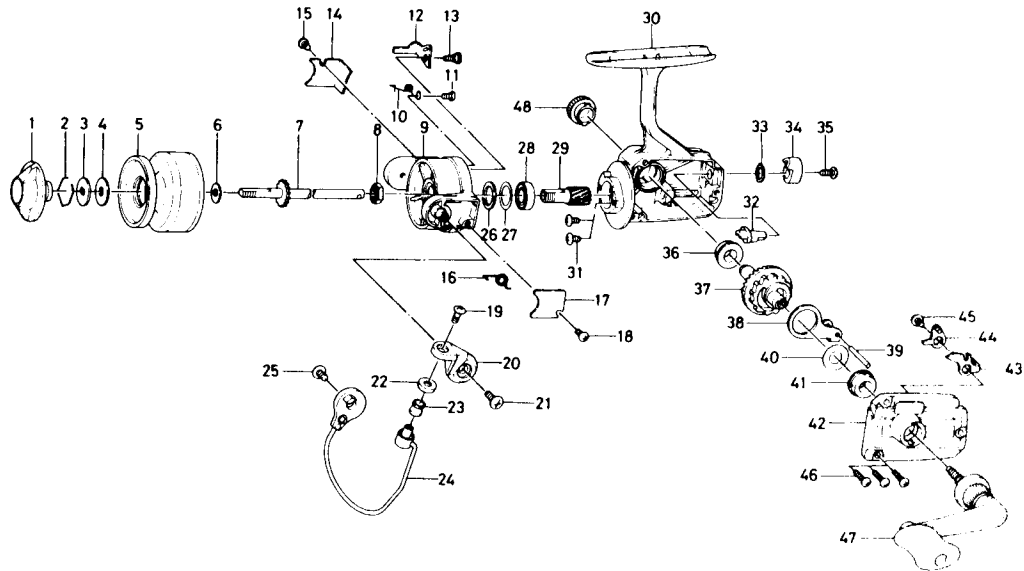

SPINNING REEL RB700

Key No.	Parts No.	Parts Name	Key No.	Parts No.	Parts Name
1	B67-9901	Drag knob	25	351-6102	Bail holder screw
2	170-7701	Drag washer retainer	26	B68-4401	Ball bearing ret. washer A
3	374-9802	Drag D washer	27	B67-8801	Ball bearing ret. washer B
4	374-3602	Disc washer	28	634-1301	Ball bearing
5	B68-5201	Spool	29	B62-5301	Pinion gear
6	372-3501	Spool washer	30	B68-4001	Body
7	B71-2301	Main shaft	31	351-1804	Ball bearing ret. washer screw
8	B67-9401	Rotor nut	32	B02-5501	Anti-reverse cam
9	B62-5502	Rotor	33	150-1751	Anti-reverse lever washer
10	B59-1201	Bail kick lever spring	34	B62-5201	Anti-reverse lever
11	353-8402	Bail kick lever spring screw	35	352-2502	Anti-reverse lever screw
12	B60-4201	Bail kick lever	36	B12-9002	Bearing
13	B59-1101	Bail kick lever screw	37	B68-4501	Drive gear
14	B60-4302	Bail kick lever cover	38	B02-6301	Oscillating slider
15	350-8913	Bail kick lever cover screw	39	B02-6601	Oscillating slider pin
16	B60-6701	Bail spring	40	373-7800	Drive gear washer
17	B60-3902	Bail spring cover	41	B12-9002	Bearing
18	350-8913	Bail spring cover screw	42	B68-4601	Body cover
19	B67-9301	Bail screw	43	B62-5901	Anti-reverse claw
20	B67-8901	Arm lever	44	B50-1201	Anti-reverse claw plate
21	351-6102	Arm lever screw	45	351-6102	Anti-reverse claw screw
22	B68-7901	Roller collar	46	351-1104	Body cover screw
23	250-1921	Line roller	47	B68-5001	Handle
24	B67-9001	Bail	48	B67-9801	Handle screw cap