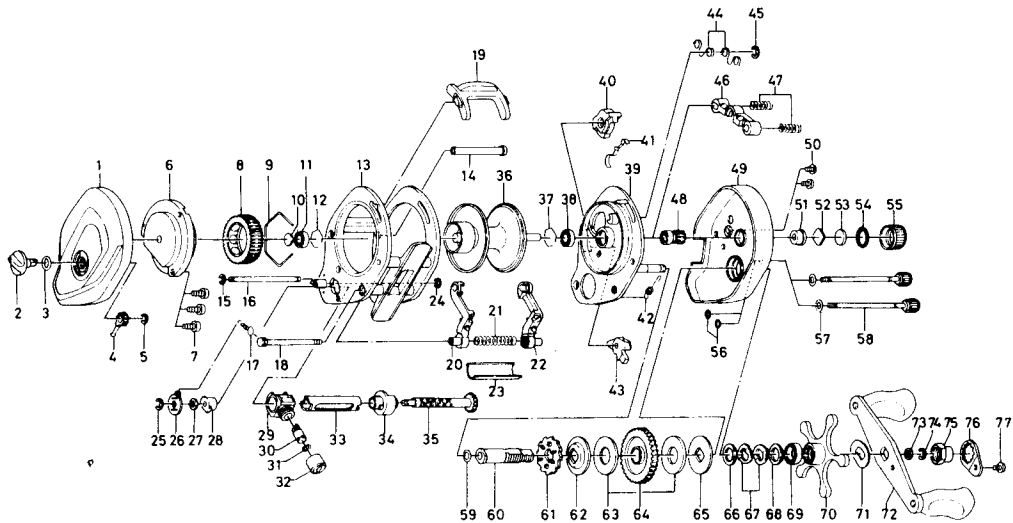

BAITCASTING REEL PTA33

Key No.	Parts No.	Parts Name	Key No.	Parts No.	Parts Name
1	B85-5204	Left side cover	40	B85-4601	Anti-reverse lever
2	B66-1001	Brake adjusting knob	41	B65-0501	Anti-reverse lever spring
3	637-0601	"O" ring	42	B35-8901	Anti-reverse claw spring
4	B54-1701	Brake adjusting gear	43	B74-0501	Anti-reverse claw
5	320-4202	Brake adjusting gear retainer	44	B81-5501	Set plate spring
6	B86-2001	Magnet holder A	45	320-1402	Clutch ret. ring
7	B83-4402	Left side cover screw	46	B35-9001	Pinion yoke
8	B58-2501	Magnet holder B	47	144-7101	Pinion yoke spring
9	B54-3201	Magnet holder ret. ring	48	B85-4403	Pinion gear
10	375-7405	Bearing metal washer	49	B85-2407	Right side cover
11	B35-8601	Ball bearing	50	B36-0401	Right side cover screw (short)
12	B42-1601	Bearing retainer	51	B64-3101	Bush
13	B86-2601	Frame	52	B17-5401	Spool adjusting cap metal A
14	B85-6201	Frame post A	53	B17-5501	Spool adjusting cap metal B
15	B86-4101	Frame post retainer A	54	171-5201	"O" ring
16	B86-3501	Frame post B	55	B85-3404	Right spool cap
17	B86-3901	Worm shield spring	56	B85-3101	Right side cover screw washer A
18	B86-3801	Frame post screw	57	B85-3001	Right side cover screw washer B
19	B85-1501	Clutch lever	58	B91-1701	Right side cover screw (long)
20	B86-2801	Line guide A	59	373-7611	Gear shaft washer A
21	B86-3601	Line guide spring	60	B86-5001	Gear shaft
22	B86-3101	Line guide B	61	B86-5101	Ratchet
23	B86-3701	Line guard	62	B85-4801	Gear shaft washer B
24	B86-4101	Frame post retainer B	63	B36-0203	Drag washer A
25	320-5901	Worm shaft retainer	64	B85-4902	Drive gear
26	B86-3301	Worm shaft plate	65	B36-0301	Drag washer B
27	373-1301	Worm shaft holder washer	66	373-7800	Drag washer C
28	022-2201	Worm shaft holder	67	150-8901	Spring washer
29	B86-0901	Line guide holder	68	B86-1601	Ball bearing washer
30	B91-2601	Line guide pin	69	B86-1701	Ball bearing
31	375-4100	Line guide washer	70	B86-4201	Star drag
32	342-4801	Line guide nut	71	150-9001	Handle washer
33	B85-6301	Worm shield	72	B85-5103	Handle
34	B85-6401	Shield bush	73	B41-1701	Handle nut washer
35	B85-6501	Worm Shaft	74	320-8202	Handle nut retainer
36	B85-7003	Spool	75	B86-2401	Handle nut
37	B42-1601	Bearing retainer	76	040-3203	Handle nut plate
38	B35-8601	Ball bearing	77	353-8301	Handle nut plate screw
39	B86-1901	Set plate			