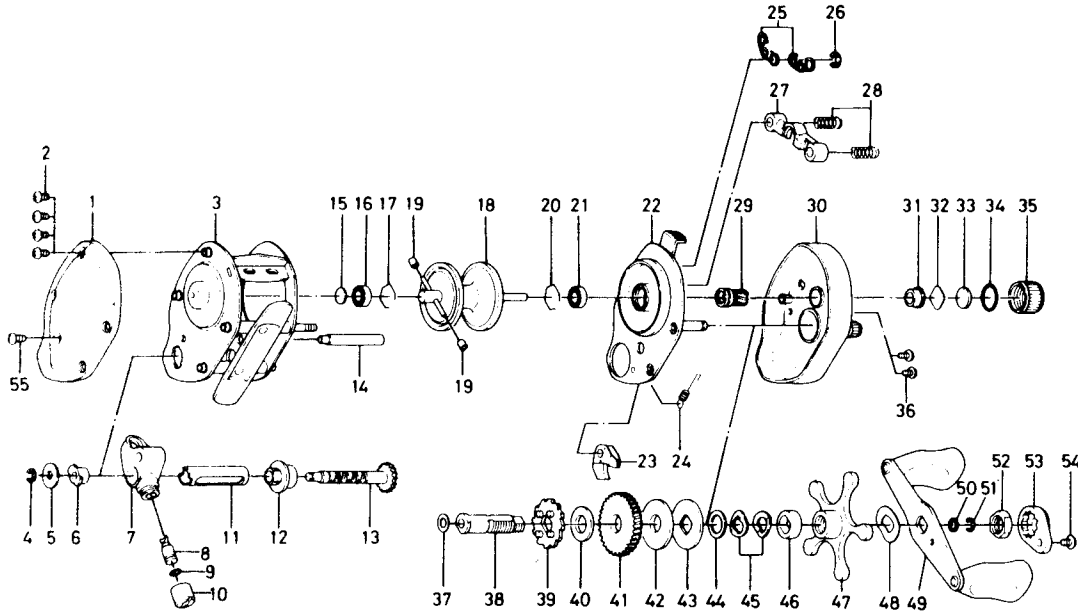

BAITCASTING REEL PS7

| Key No. | Parts No. | Parts Name | Key No. | Parts No. | Parts Name |
|---------|-----------|--------------------------|---------|-----------|-----------------------------|
| 1 | B46-6002 | Left side cover | 29 | B64-2901 | Pinion gear |
| 2 | B36-0401 | Left side cover screw A | 30 | B65-6505 | Right side cover |
| 3 | B66-3001 | Frame | 31 | B64-3101 | Bush |
| 4 | 320-5901 | Worm shaft retainer | 32 | B17-5401 | Spool adjusting cap metal A |
| 5 | 376-1801 | Worm shaft holder washer | 33 | B17-5501 | Spool adjusting cap metal B |
| 6 | 022-2201 | Worm shaft holder | 34 | 171-5201 | "O" ring |
| 7 | B46-7401 | Line guide | 35 | B35-7305 | Right spool cap |
| 8 | 121-4211 | Line guide pin | 36 | B36-0401 | Right side cover screw |
| 9 | 375-4100 | Line guide washer | 37 | 373-7611 | Gear shaft washer A |
| 10 | 342-4801 | Line guide nut | 38 | B35-9602 | Gear shaft |
| 11 | B26-9301 | Worm shield | 39 | B35-9701 | Ratchet |
| 12 | B36-1201 | Shield bush | 40 | 375-7102 | Gear shaft washer B |
| 13 | B46-7602 | Worm shaft | 41 | B36-0101 | Drive gear |
| 14 | B55-2001 | Frame post | 42 | B36-0202 | Drag washer A |
| 15 | 375-7400 | Bearing metal washer | 43 | B36-0301 | Drag washer B |
| 16 | B55-0301 | Bearing | 44 | 373-7803 | Drag washer C |
| 17 | B42-1601 | Bearing retainer | 45 | 150-8901 | Spring washer |
| 18 | B66-3701 | Spool | 46 | 634-5801 | Spacing sleeve |
| 19 | B35-2901 | Brake collar | 47 | B57-8201 | Star drag |
| 20 | B42-1601 | Bearing retainer | 48 | 150-9001 | Handle washer |
| 21 | B55-0301 | Bearing | 49 | B46-5801 | Handle |
| 22 | B66-2701 | Set plate | 50 | B41-1701 | Handle nut washer |
| 23 | B68-2801 | Anti-reverse claw | 51 | 320-8202 | Handle nut retainer |
| 24 | B35-8901 | Anti-reverse claw spring | 52 | B43-3601 | Handle nut |
| 25 | B36-9101 | Set plate spring | 53 | B43-3901 | Handle nut plate |
| 26 | 320-1402 | Clutch ret. ring | 54 | 351-1801 | Handle nut plate screw |
| 27 | B35-9001 | Pinion yoke | 55 | B36-0402 | Left side cover screw B |
| 28 | 144-7101 | Pinion yoke spring | | | |