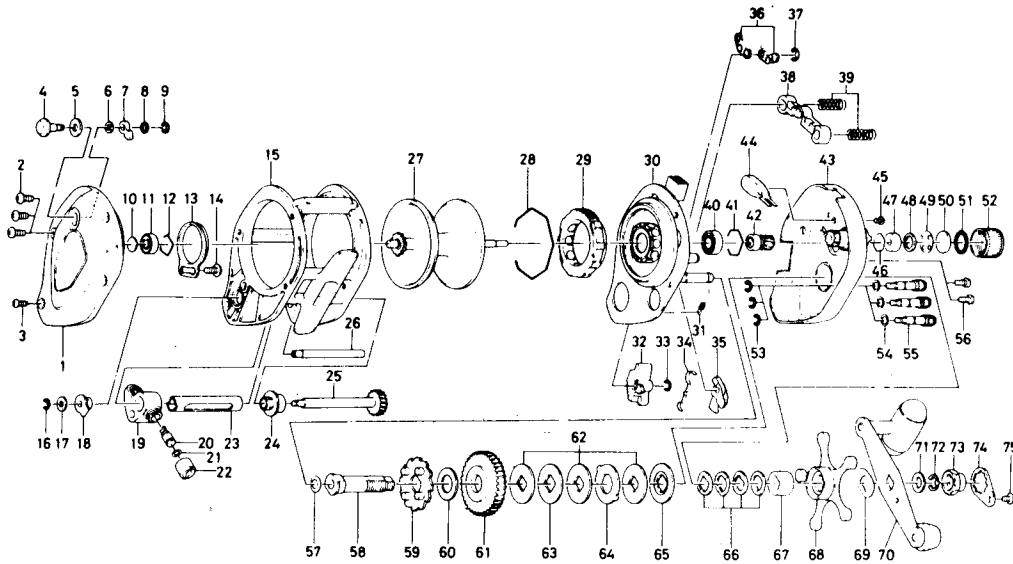

# BAITCASTING REEL **PMF 53H/55H**

Key No.	Parts No.	Parts Name
1	B65-3401	Left side cover
2	351-6408	Left side cover screw A
3	B36-0401	Left side cover screw B
4	B65-4001	Click button
5	B40-3101	Click button washer
6	375-4301	Click claw washer A
7	B20-9301	Click claw
8	373-1300	Click claw washer B
9	320-5901	Click claw retainer
10	375-7405	Bearing metal washer
11	637-2101	Ball bearing
12	B09-5601	Ball bearing retainer
13	B20-9101	Click spring
14	352-2201	Click spring screw
15	B66-2801	Frame
16	320-5901	Worm shaft retainer
17	373-1302	Worm shaft holder washer
18	B09-9701	Worm shaft holder
19	B57-8701	Line guide
20	B71-0101	Line guide pin
21	375-4100	Line guide washer
22	342-4801	Line guide nut
23	B66-9901	Worm shield
24	B36-1201	Shield bush
25	B65-5601	Worm shaft
26	B66-8801	Frame post
27	B65-5801	Spool
28	B65-1101	Magnet holder retainer
29	B65-0801	Magnet holder
30	B64-8701	Set plate
31	B35-8901	Anti-reverse claw spring
32	B65-0601	Anti-reverse lever
33	320-4202	Anti-reverse claw retainer
34	B65-0501	Anti-reverse lever spring
35	B74-0501	Anti-reverse claw
36	B36-9101	Set plate spring
37	320-1402	Clutch ret. ring
38	B65-1301	Pinion yoke
39	B74-0201	Pinion yoke spring
40	B18-1601	Ball bearing
41	B27-0501	Ball bearing retainer
42	B65-1401	Pinion gear