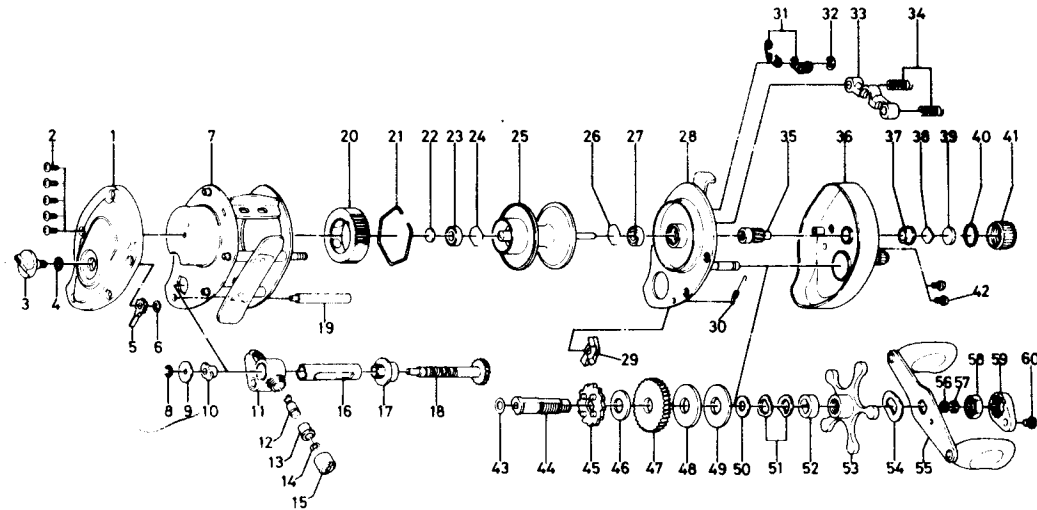

# BAIT CASTING REEL PMF-1000/1500

Key No.	Parts No.	Parts Name
1	B54-1201	Left side cover
2	B36-0401	Left side cover screw
3	B54-1601	Brake adjusting knob
4	637-0601	"O" ring
5	B54-1701	Brake adjusting gear
6	320-4202	Brake adjusting gear retainer
7	B54-1901	Frame
8	320-5901	Worm shaft retainer
9	376-1801	Worm shaft holder washer
10	B36-1201	Worm shaft holder
11	782-8801	Line guide
12	121-4211	Line guide pin
13	022-2901	Line guide pin holder
14	375-4100	Line guide washer
15	342-4801	Line guide nut
16	B36-2601	Worm shield
17	022-2201	Shield bush
18	B36-3101	Worm shaft
19	B36-4401	Frame post
20	B54-2701	Magnet holder
21	B54-3201	Magnet holder ret. ring
22	375-7405	Bearing metal washer
23	B35-8501	Ball bearing
24	B42-1601	Ball bearing retainer
25	B54-3301	Spool
26	B42-1601	Ball bearing retainer
27	B35-8601	Ball bearing
28	B35-7402	Set plate
29	B45-6001	Anti-reverse claw
30	B35-8901	Anti-reverse claw spring
31	B36-9101	Set plate spring
32	320-1402	Clutch ret. ring
33	B35-9001	Pinion yoke
34	144-7101	Pinion yoke spring
35	<del>B36-9101</del>	Pinion gear

Key No.	Parts No.	Parts Name
36	B51-0709	Right side cover
37	B35-7201	Bush
38	B17-5401	Ball bearing ret. washer
39	B17-5501	Bearing metal washer
40	171-5201	"O" ring
41	B35-7304	Right spool cap
42	B36-0401	Right side cover screw
43	373-7611	Gear shaft washer A
44	B35-9602	Gear shaft
45	B35-9701	Ratchet
46	375-7102	Gear shaft washer B
47	<del>B36-0101</del>	Drive gear
48	B36-0202	Drag washer A
49	B36-0301	Drag washer B
50	373-7807	Drag washer C
51	150-8901	Spring washer
52	634-5801	Bush
53	B36-0501	Star drag
54	150-9001	Handle washer
55	B46-5801	Handle
56	B41-1701	Handle nut washer
57	320-8202	Handle nut retainer
58	B43-3601	Handle nut
59	B43-3901	Handle nut plate
60	351-1801	Handle nut plate screw

### PMF1500 Special Parts

7	B54-3501	Frame
16	B36-4101	Worm shield
18	B36-3102	Worm shaft
25	B54-5901	Spool
36	B51-0710	Right side cover