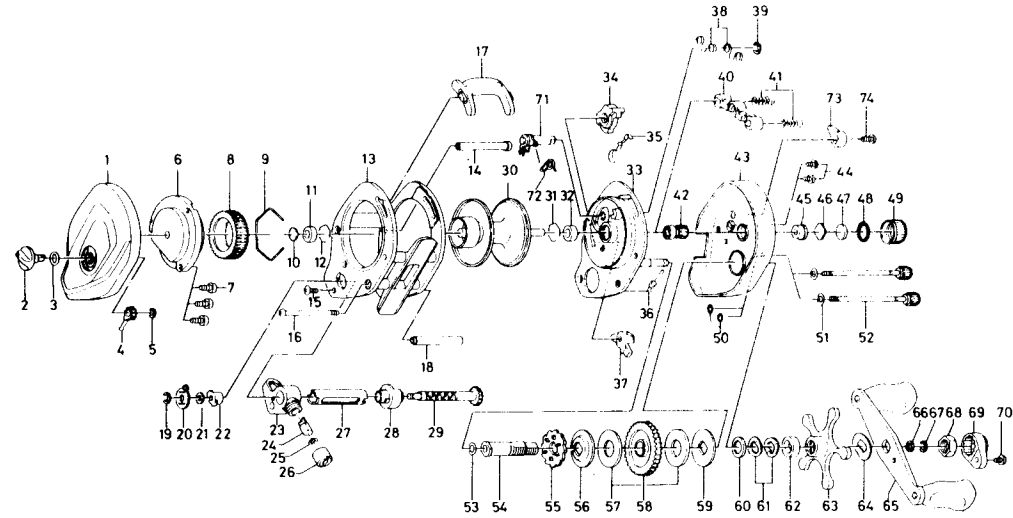

# BAITCASTING REEL PMA35S

Key No.	Parts No.	Parts Name	Key No.	Parts No.	Parts Name
1	B85-5201	Left side cover	38	B81-5501	Set plate spring
2	B86-5201	Brake adjusting knob	39	320-1402	Clutch ret. ring
3	637-0601	"O" ring	40	B35-9001	Pinion yoke
4	B54-1701	Brake adjusting gear	41	144-7101	Pinion yoke spring
5	320-4202	Brake adjusting gear retainer	42	B85-4401	Pinion gear
6	B85-5601	Set plate A	43	B90-0402	Right side cover
7	B83-4402	Left side cover screw	44	B36-0401	Right side cover screw (short)
8	B66-1202	Magnet holder	45	B64-3101	Bush
9	B54-3201	Magnet holder ret. ring	46	B17-5401	Spool adjusting cap metal A
10	375-7405	Bearing metal washer	47	B17-5501	Spool adjusting cap metal B
11	B55-0301	Bearing	48	171-5201	"O" ring
12	B42-1601	Bearing retainer	49	B85-3401	Right spool cap
13	B86-4701	Frame	50	B85-3101	Right side cover screw washer A
14	B85-9601	Frame post A	51	B85-3001	Right side cover screw washer B
15	B36-0401	Frame post screw (short)	52	B91-1702	Right side cover screw (long)
16	B86-0101	Frame post screw (long)	53	373-7611	Gear shaft washer A
17	B85-2301	Clutch lever	54	B86-5001	Gear shaft
18	B86-0001	Frame post B	55	B86-5101	Ratchet
19	320-5901	Worm shaft retainer	56	B85-4801	Gear shaft washer B
20	B86-3301	Worm shaft plate	57	B36-0203	Drag washer A
21	373-1301	Worm shaft holder washer	58	B85-4901	Drive gear
22	022-2201	Worm shaft holder	59	B36-0301	Drag washer B
23	B57-8701	Line guide	60	373-7800	Drag washer C
24	B71-0101	Line guide pin	61	150-8901	Spring washer
25	375-4100	Line guide pin washer	62	634-5801	Spacing sleeve
26	342-4801	Line guide nut	63	B36-0504	Star drag
27	B85-9701	Worm shield	64	150-9001	Handle washer
28	B85-6401	Shield bush	65	B85-5101	Handle
29	B85-9801	Worm shaft	66	B41-1701	Handle nut washer
30	B86-0201	Spool	67	320-8202	Handle nut retainer
31	B42-1601	Bearing retainer	68	B86-2101	Handle nut
32	B55-0301	Bearing	69	B86-2301	Handle nut plate
33	B91-5602	Set plate B	70	351-1801	Handle nut plate screw
34	B85-4601	Anti-reverse lever	71	B85-9001	Click claw
35	B65-0501	Anti-reverse lever spring	72	B86-2201	Click claw spring
36	B35-8901	Anti-reverse claw spring	73	B85-9501	Click lever
37	B74-0501	Anti-reverse claw	74	351-1801	Click lever screw