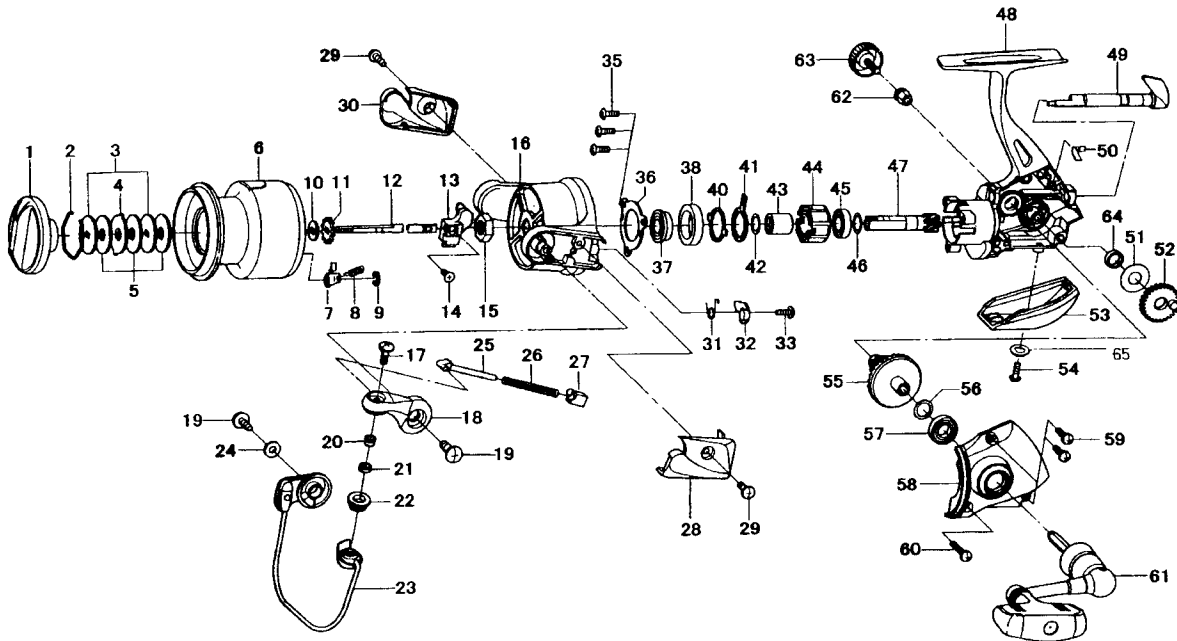

ONDINE 3500 / 4000

Key No.	Parts No.	Parts Name
1	F75-0108	DRAG KNOB
2	F37-3301	DRAG WASHER RET
3	F09-4901	KEY WASHER
4	373-3603	EARED WASHER
5	E13-6001	DRAG WASHER
2-9	G25-5701	SPOOL
2-9	G28-0601	SPOOL (EXTRA)
7	B07-5304	CLICK PAWL
8	E40-3101	CLICK SPRING
9	320-5901	CLICK RET
10	F09-4701	SPOOL WASHER
11	E46-2701	CLICK GEAR
12	G29-1701	MAIN SHAFT
13	G02-5501	OSC SLIDER
14	352-1505	OSC SLIDER SCREW
15	G12-3301	ROTOR NUT
16	G02-6006	ROTOR
17	G01-8601	LINE ROLLER SCREW
18	G01-7801	BAIL ARM
19	G20-5001	BAIL ARM SCREW
20	G15-2501	LINE ROLLER COLLAR
21	G17-3801	LINE ROLLER WASHER
22	F62-5001	LINE ROLLER
23	G02-6502	BAIL
24	F40-1001	BAIL HOLDER WASHER
25	G01-7502	BAIL SPRING SHAFT
26	G14-8601	BAIL SPRING
27	G01-7401	BAIL SPRING HOLDER
28	G02-6404	BAIL SPRING COVER
29	G20-5101	BAIL SPRING COVER SCREW
30	G02-6704	BAIL HOLDER COVER
31	G01-7201	BAIL TRIP LEVER SPRING
32	G01-7301	BAIL TRIP LEVER
33	G19-3701	BAIL TRIP LEVER SCREW
35	352-2501	BEARING RET SCREW

Key No.	Parts No.	Parts Name
36	G22-9901	BEARING RET
37	F25-2901	BALL BEARING A
38	F92-0602	BALL BEARING COLLAR
40	F64-1501	CLUTCH CAM RET
41	F64-1401	CLUTCH CAM
42	373-7814	CLUTCH CAM WASHER
43	F73-2203	SPACING SLEEVE
44	G31-4501	ROLLER CLUTCH
45	F64-1101	BALL BEARING B
46	373-7814	PINION GEAR WASHER
47	G29-1301	PINION GEAR
48	G25-5601	BODY
49	G19-3103	A/R LEVER
50	G19-3301	A/R CAM SPRING
51	G13-1700	OSC GEAR WASHER
52	F74-7801	OSC GEAR
53	G23-0101	REAR COVER
54	F50-5701	REAR COVER SCREW
55	G02-5601	DRIVE GEAR
56	373-7808	DRIVE GEAR WASHER
57	631-6901	BALL BEARING C
58	G23-0004	SIDE COVER
59	351-1106	SIDE COVER SCREW A
60	G25-9101	SIDE COVER SCREW B
61	G25-5001	HANDLE
62	F72-1201	HANDLE COLLAR
63	F42-5802	HANDLE SCREW
64	F13-1601	OSC GEAR COLLAR
65	G25-6401	REAR COVER WASHER

ON4000 SPECIAL PARTS

Key No.	Parts No.	Parts Name
2-9	G25-6201	SPOOL
2-9	G28-0701	SPOOL (EXTRA)