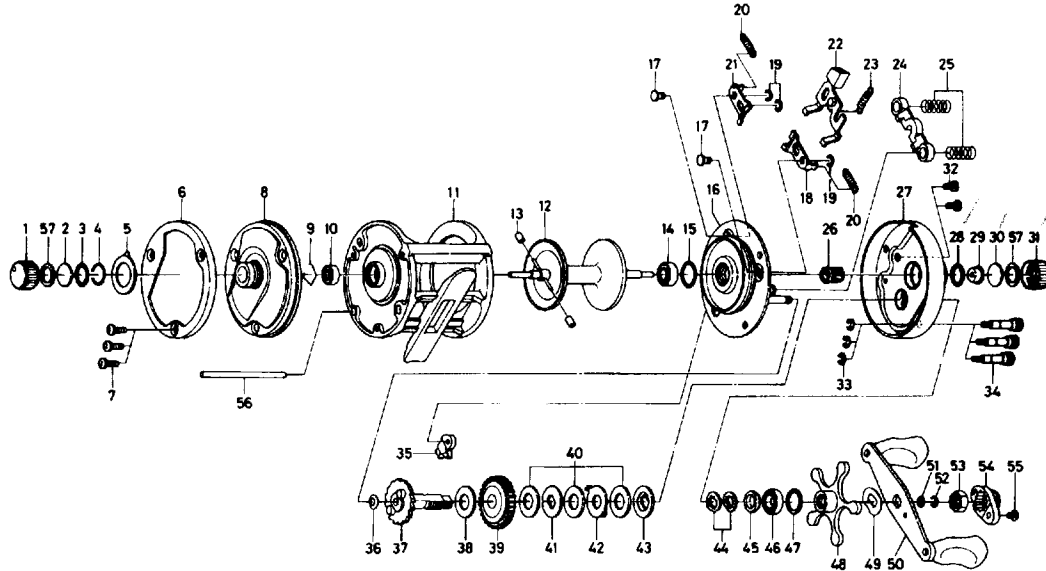

# BAITCASTING REEL Millionaire 7HT

Key No.	Parts No.	Parts Name	Key No.	Parts No.	Parts Name
1	E31-5402	Cast control cap A	33	320-5901	Right side plate screw retainer
2	375-7501	Spacer A	34	E46-5401	Right side plate screw B
3	B05-5201	"O" ring A	35	770-0301	Anti-reverse pawl
4	F13-3501	Memory plate retaining ring	36	373-7611	Drive shaft washer A
5	E46-3901	Memory plate	37	E46-5001	Drive shaft
6	E31-8201	Left side outer ring	38	374-9302	Drive shaft washer B
7	E31-7401	Left side plate screw	39	413-8802	Drive gear
8	F08-9301	Left side plate	40	374-9305	Drag washer
9	B09-5601	Bearing retainer	41	374-9401	Key washer A
10	637-2101	Ball bearing A	42	375-8701	Eared washer
11	F08-9601	Frame assembly	43	376-0001	Key washer B
12	F09-0001	Spool assembly	44	150-8901	Drag spring washer
13	B35-2701	Brake collar	45	E20-8501	Ball bearing collar
14	B18-1601	Ball bearing 8	46	E15-4001	Ball bearing C
15	171-1001	"O" ring B	47	B68-4402	Bearing washer
16	E46-5601	Set plate	48	E46-5501	Star drag
17	121-6801	Set plate screw	49	150-9001	Friction washer
18	040-4801	Clutch trip plate A	50	E30-5201	Handle assembly
19	320-8202	Clutch trip plate retainer	51	B55-4301	Handle nut washer
20	142-8503	Clutch trip plate spring	52	B33-9801	Handle nut retainer
21	040-4701	Clutch trip plate B	53	B43-3601	Handle nut
22	B33-7302	Yoke plate	54	F05-4401	Handle nut plate
23	142-8502	Yoke plate spring	55	351-1803	Handle nut plate screw
24	833-7501	Yoke	56	E31-6001	Stabilizer bar
25	B33-7601	Yoke spring	57	371-2822	Spacer B
26	B34-0001	Pinion gear			
27	F08-8501	Right side plate			
28	B05-5201	"O" ring C			
29	B64-3101	Bush			
30	375-7501	Spacer A			
31	E31-5401	Cast control cap B			
32	353-1702	Right side plate screw A			