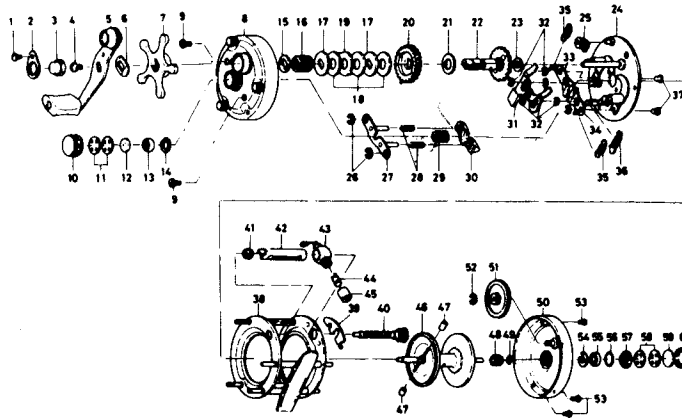

BAITCASTING REEL **Millionaire 5H/5B/6H/6B**

Key No.	Parts No.	Parts Name
Millionaire 5B		
1	353-0501	Handle nut plate screw
2	040-3201	Handle nut plate
3	341-5801	Handle nut
4	353-0701	Handle screw
5	745-8701	Handle
6	150-9001	Handle washer
7	780-9801	Star drag
8	780-9401	Right side cover
9	353-1701	Right side cover screw
10	342-0801	Right spool cap
11	373-7501	Ball bearing ret. washer
12	320-4101	Ball bearing retainer A
13	634-6701	Ball bearing
14	320-6501	Ball bearing ret. ring
15	374-9401	Drag washer A
16	143-9201	Drag coil spring
17	374-9401	Drag washer B
18	374-9302	Drag washer C
19	374-9501	Drag washer D
20	412-9901	Drive gear
21	374-9303	Gear shaft washer A
22	725-4611	Gear shaft
23	373-7611	Gear shaft washer B
24	780-9501	Set plate
25	770-0301	Anti-reverse claw
26	320-8002	Pinion yoke guide plate ret. ring
27	780-9701	Pinion yoke guide plate
28	143-9311	Pinion yoke spring
29	402-1901	Pinion gear
30	635-9201	Pinion yoke
31	780-9601	Clutch lever
32	320-8202	Clutch ret. ring
33	040-4701	Clutch stopper plate A
34	040-4801	Clutch stopper plate B
35	142-8503	Set plate spring A
36	142-8502	Set plate spring B
37	121-6801	Set plate screw
38	780-9901	Frame
39	151-4111	Worm shaft lock arm
40	710-7711	Worm shaft

Key No.	Parts No.	Parts Name
41	021-7201	Shield bushing
42	634-6101	Worm shield
43	781-0201	Line guide
44	121-4211	Line guide pin
45	341-5901	Line guide nut
46	735-3701	Spool
47	500-8011	Brake collar
48	402-2001	Spool gear
49	320-4202	Spool gear ret. ring
50	781-0311	Left side cover
51	413-0001	Cog wheel
52	320-8002	Cog wheel ret. ring
53	352-4221	Left cover screw
54	320-6501	Ball bearing ret. ring
55	634-6701	Ball bearing
56	170-6701	"O" ring
57	320-7711	Ball bearing retainer B
58	373-7501	Ball bearing ret. washer
59	374-7221	Rubber washer
60	342-1001	Left spool cap