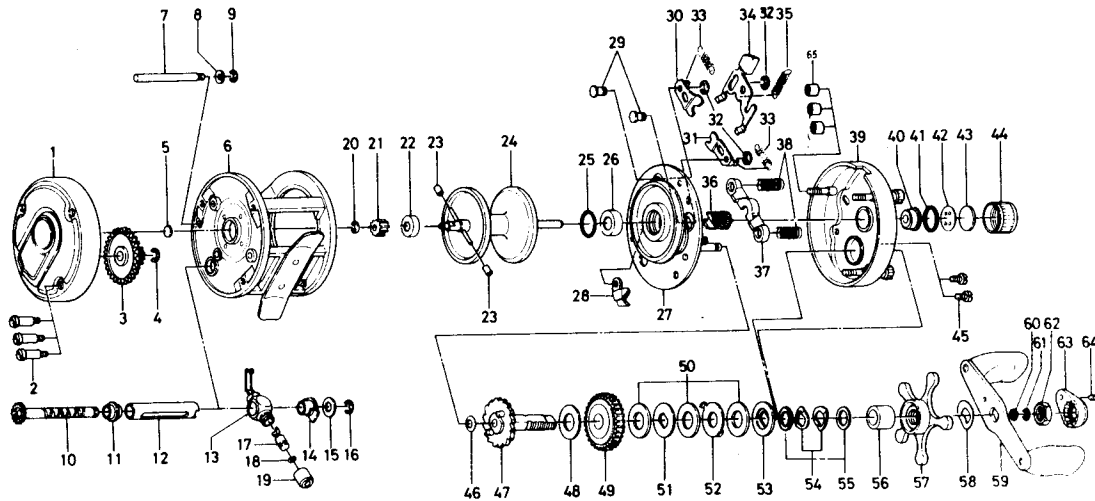

BAITCASTING REEL **Millionaire 3RM & 4HM**

Key No.	Parts No.	Parts Name	Key No.	Parts No.	Parts Name
1	B34-0301	Left side cover	36	B34-0101	Pinion gear
2	B15-1901	Left side cover screw	37	B33-7501	Pinion yoke
3	413-0001	Cog wheel	38	B33-7601	Pinion yoke spring
4	320-8002	Cog wheel ret. ring	39	B33-6003	Right side cover
5	374-9102	Bearing metal washer	40	B33-6301	Bushing
6	B33-8701	Frame	41	B05-5201	"O" ring
7	B10-0401	Frame post	42	373-7502	Bearing metal ret. washer
8	373-7811	Frame post spring washer	43	374-7221	Bearing metal washer
9	320-5901	Frame post retainer	44	B14-6601	Right spool cap
10	B10-0101	Worm shaft	45	353-1701	Right side cover screw
11	B10-0301	Shield bushing	46	373-7611	Gear shaft washer A
12	B09-9601	Worm shield	47	B33-7901	Gear shaft
13	B09-9501	Line guide	48	374-9302	Gear shaft washer B
14	B09-9701	Worm shaft holder	49	B10-4101	Drive gear
15	373-2700	Worm shaft holder washer	50	374-9305	Drag washer A
16	320-8002	Worm shaft retainer	51	374-9401	Drag washer B
17	121-4211	Line guide pin	52	375-8701	Drag washer C
18	375-0800	Line guide washer	53	376-0001	Drag washer D
19	341-5901	Line guide nut	54	150-8901	Spring washer
20	B33-9801	Spool gear ret. ring	55	373-7803	Drag washer E
21	B33-9701	Spool gear	56	502-0801	Spacing sleeve
22	637-5601	Bearing metal A	57	550-3101	Star drag
23	B35-2701	Brake collar	58	150-9001	Handle washer
24	B33-9402	Spool	59	747-1701	Handle
25	171-1001	"O" ring	60	B41-1701	Handle nut washer
26	B10-3801	Bearing metal B	61	320-8202	Handle nut retainer
27	B33-6401	Set plate	62	B12-4701	Handle nut
28	770-0301	Anti-reverse claw	63	B14-2501	Handle nut plate
29	121-6801	Set plate screw	64	351-1801	Handle nut plate screw
30	040-4701	Clutch stopper plate A	65	B24-7001	Right side cover screw nut
31	040-4801	Clutch stopper plate B	Million 4HM Special Parts		
32	320-8202	Clutch ret. ring	1	B33-9901	Left side cover
33	142-8503	Set plate spring A	36	B34-0001	Pinion gear
34	B33-7301	Clutch lever	39	B33-6002	Right side cover
35	142-8502	Set plate spring B	49	413-8802	Drive gear