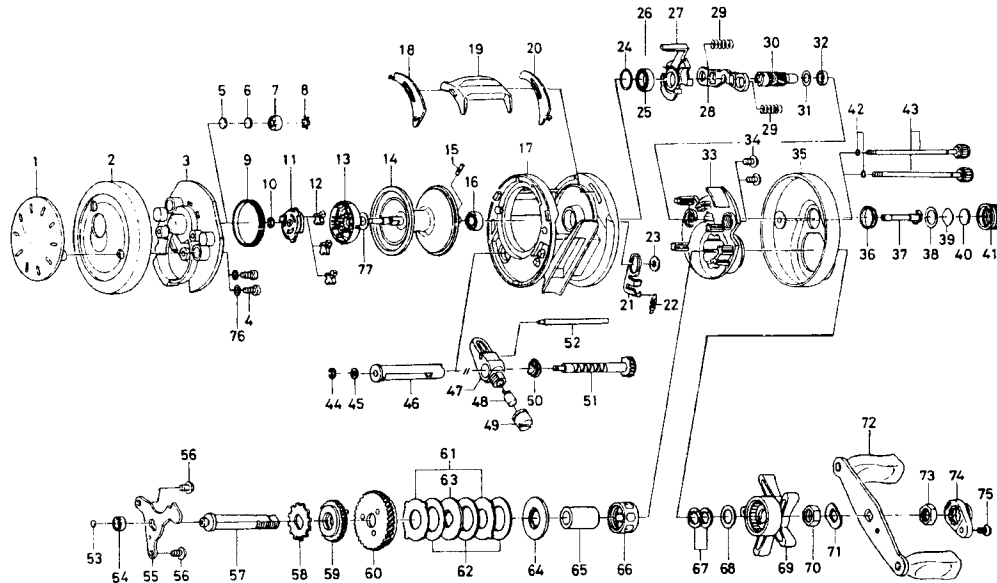

MILLIIONAIRE-S250

Key No.	Parts No.	Parts Name	Key No.	Parts No.	Parts Name
1	F84-7101	L/S COVER	41	F40-3003	CAST CONTROL CAP
2	F84-8101	L/S PLT	42	B85-3101	O RING B
3	F86-4601	LEFT SET PLT	43	B91-1730	R/S PLT SCREW
4	E15-7502	LEFT SET PLT SCREW	44	320-5901	WORM SHAFT RET
5	374-9103	SPACER A	45	373-1306	WORM SHAFT WASHER
6	374-9105	SPACER B	46	F84-6601	LEVEL WIND GUARD
7	G05-1801	BUSHING A	47	F86-4501	LINE GUIDE
8	F41-2301	BEARING RET	48	F96-6001	LINE GUIDE PAWL
9	F85-1601	L/S OUTER RING	49	F40-2802	PAWL CAP
10	320-5901	SHIELD PLT RET	50	F85-1301	WORM SHAFT HOLDER
11	F88-8801	SHIELD PLT	51	F84-6901	WORM SHAFT
12	F88-8901	BRAKE COLLAR	52	F87-8801	STABILIZER BAR
13	F88-8701	BRAKE ADJ KNOB	53	F64-7201	DRIVE SHAFT WASHER
14-16	F96-8301	SPOOL	54	F64-8301	BUSHING C
17	F84-8301	FRAME	55	F88-7801	DRIVE SHAFT RET
18	F84-7401	CLUTCH LEVER PLT A	56	351-7701	DRIVE SHAFT RET SCREW
19	F84-8501	CLUTCH LEVER	57	F84-6801	DRIVE SHAFT
20	F84-7301	CLUTCH LEVER PLT B	58	E32-7701	A/R RATCHET
21	F42-8801	CLUTCH TRIP PLT	59	F79-5901	DRIVE GEAR A
22	F63-9901	CLUTCH TRIP PLT SPRING	60	F79-6001	DRIVE GEAR B
23	F44-0201	CLUTCH TRIP PLT WASHER	61	F79-6101	EARED WASHER
24	F79-3401	CLUTCH CAM RET	62	F79-6201	DRAG WASHER
25	B86-1702	BALL BEARING A	63	F79-6301	KEY WASHER A
26	F96-7901	CLUTCH CAM SPRING	64	F79-6401	KEY WASHER B
27	F84-5701	CLUTCH CAM	65	F85-1501	GEAR SHAFT COLLAR
28	F84-7501	YOKE	66	F55-2701	ROLLER CLUTCH
29	F86-4101	YOKE SPRING	67	150-8901	DRAG SPRING WASHER
30	F84-5601	PINION GEAR	68	E42-5401	SPACING SLEEVE
31	F85-1901	PINION GEAR WASHER	69	F40-3203	STAR DRAG
32	G05-1901	BUSHING B	70	B43-3601	DRAG NUT
33	F84-7701	RIGHT SET PLT	71	150-9001	FRICTION WASHER
34	351-7701	SET PLT SCREW	72	F87-9301	HANDLE
35	F85-1201	R/S PLT	73	B86-2101	HANDLE NUT
36	F85-2001	COLLAR	74	E44-0004	HANDLE NUT PLT
37	F74-4101	PINION SHAFT	75	351-1801	HANDLE NUT PLT SCREW
38	171-5201	O RING A	76	B53-6104	LEFT SET PLT SCREW RET
39	B17-5402	SPOOL ADJ CAP METAL A	77	F57-4303	BRAKE ADJ KNOB WASHER
40	B17-5503	SPOOL ADJ CAP METAL B			